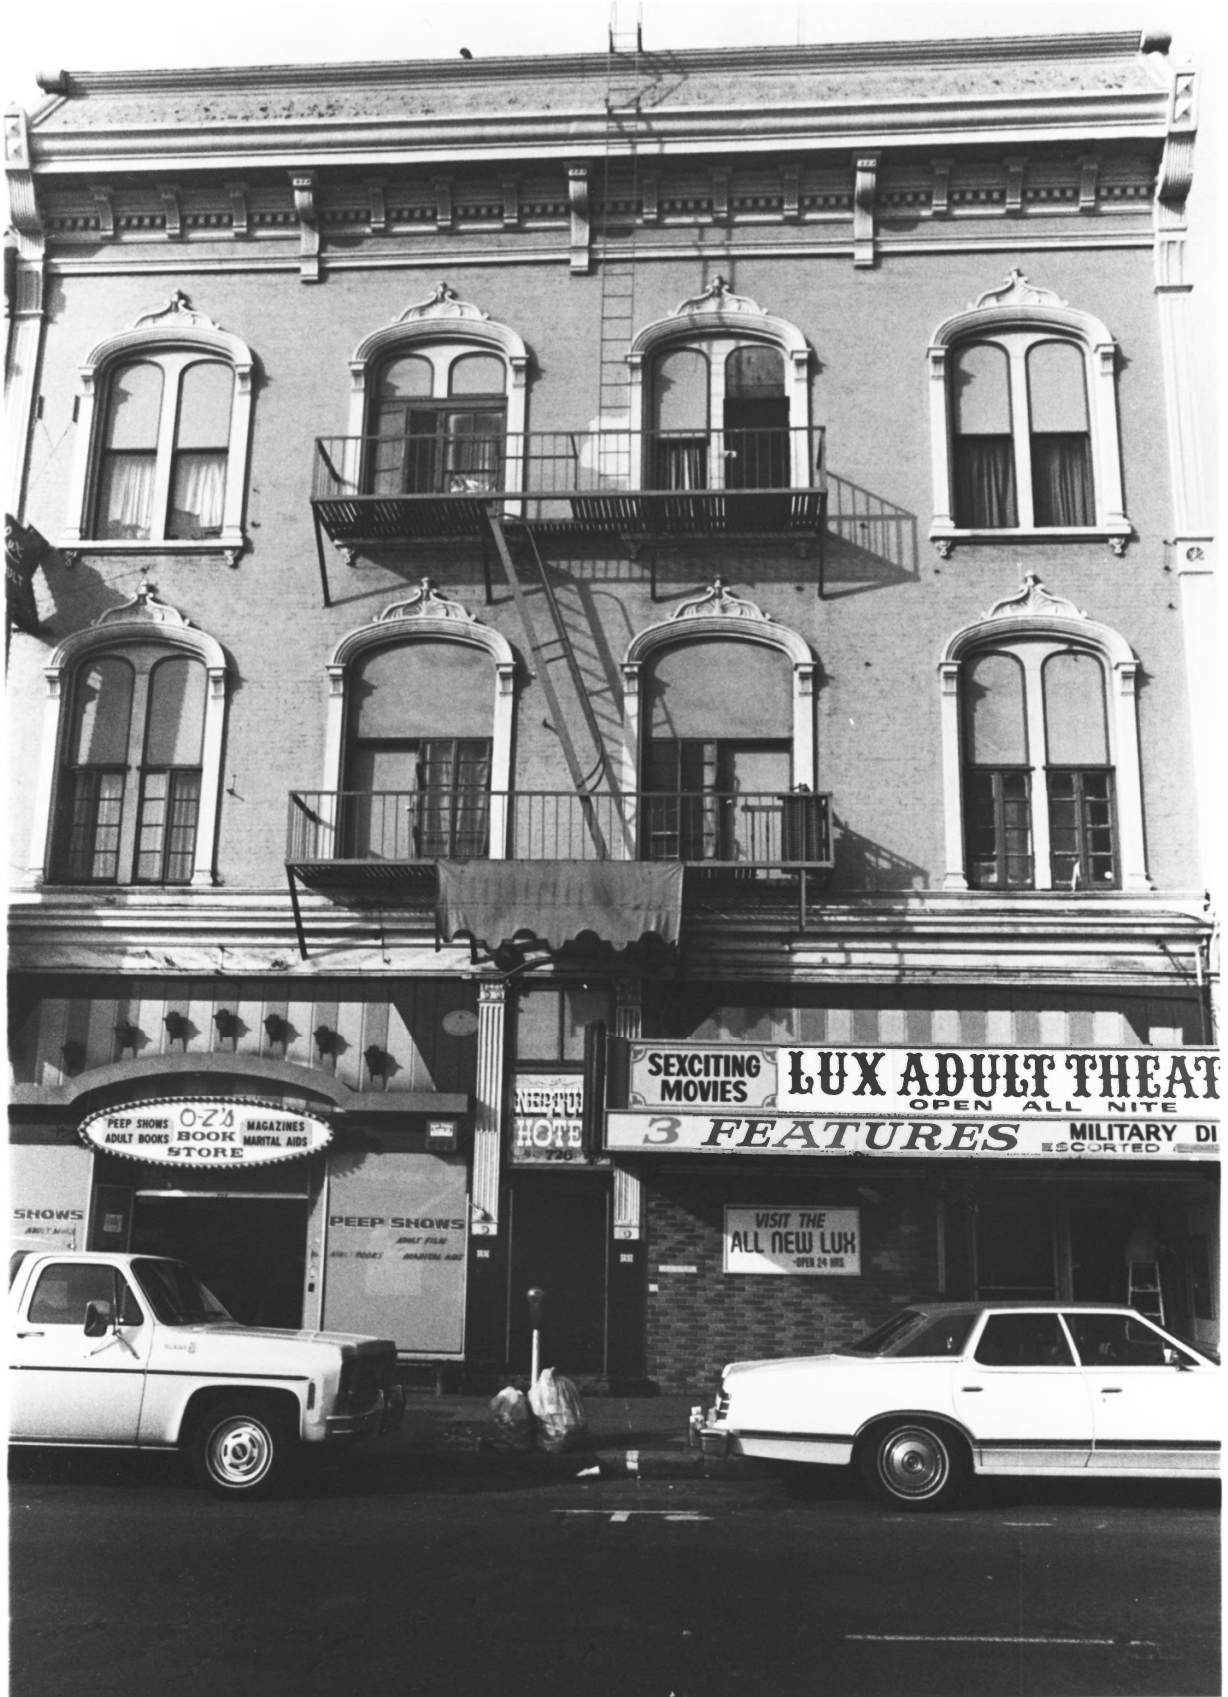

1-12. LLEWELYN BUILDING,
722-728 Fifth Avenue.