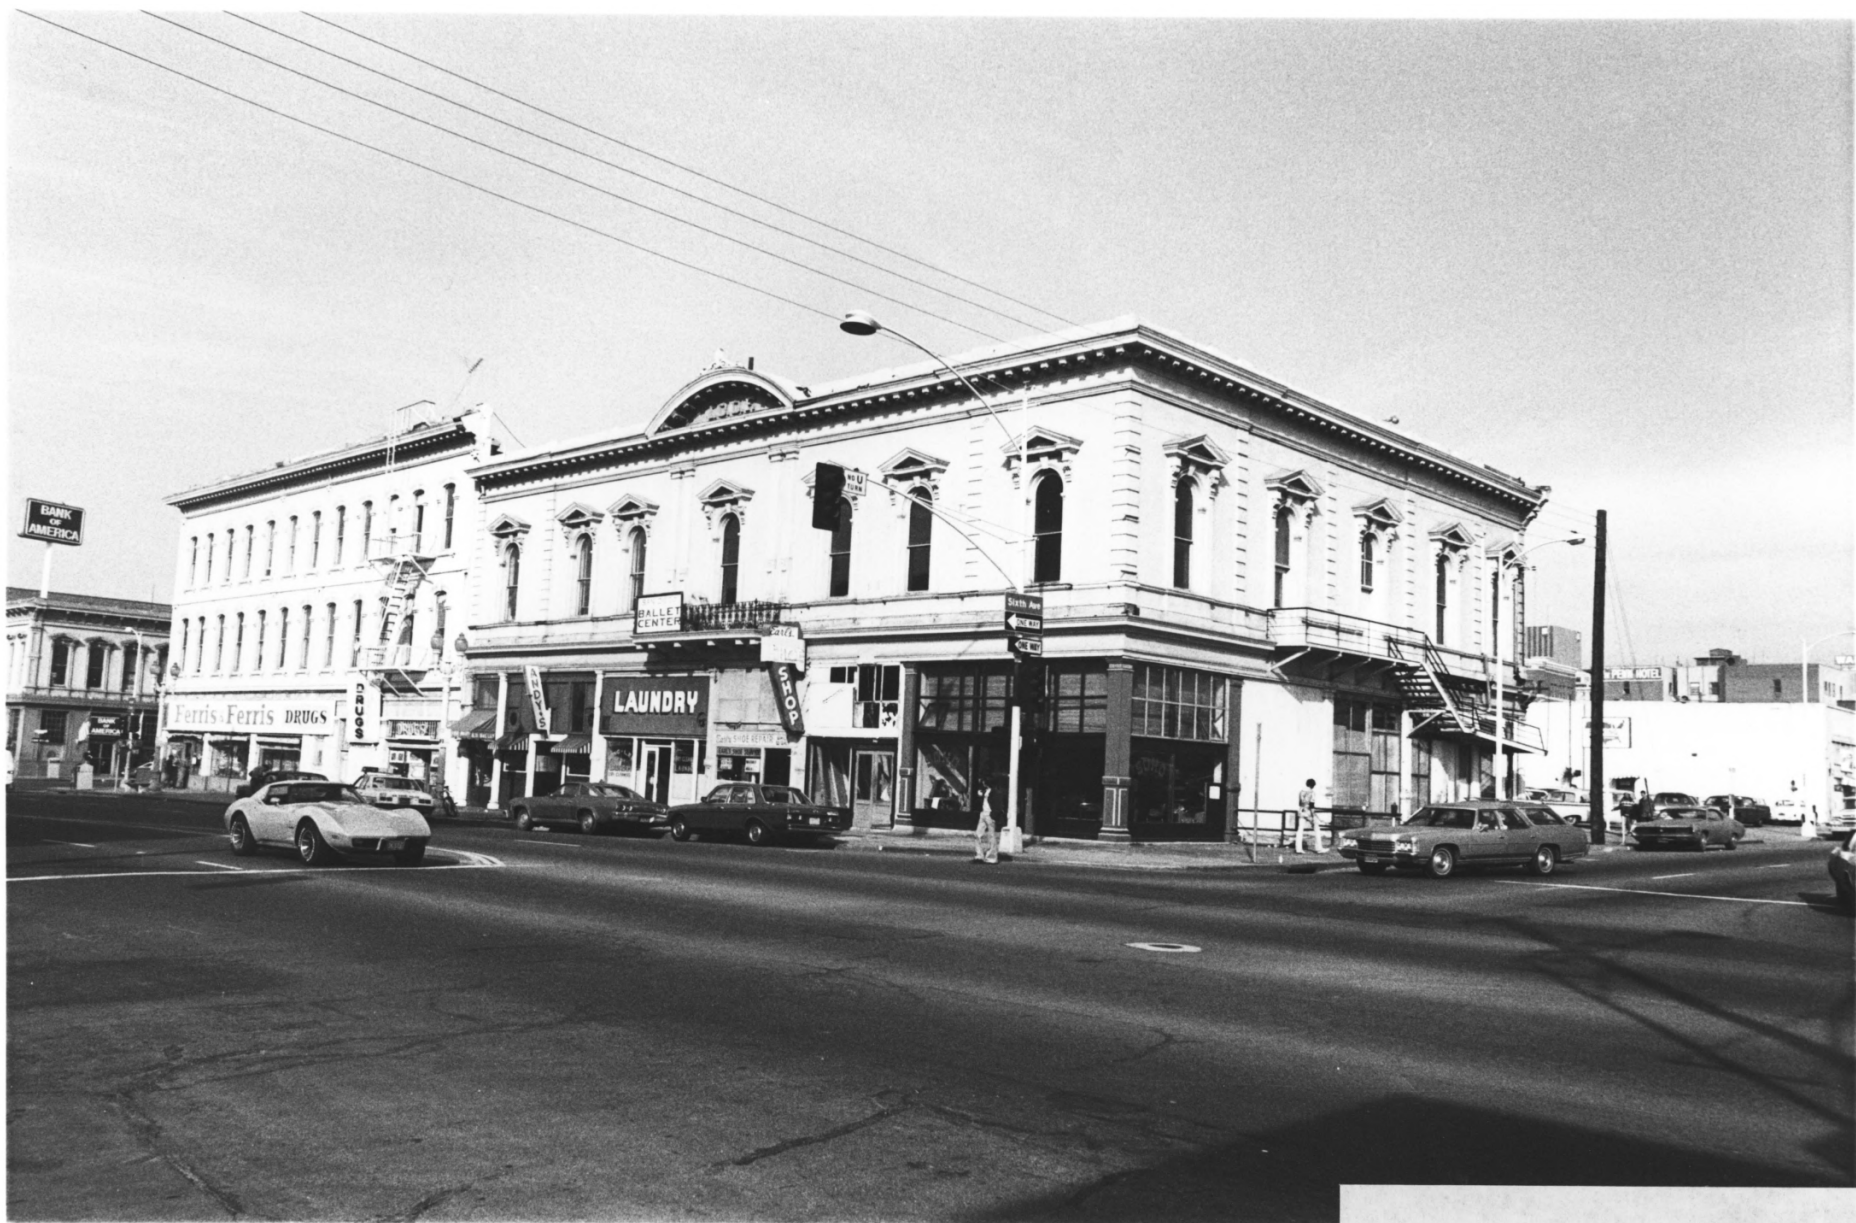

1-18. I.O.O.F. BUILDING,
N.W. corner Sixth
and Market.