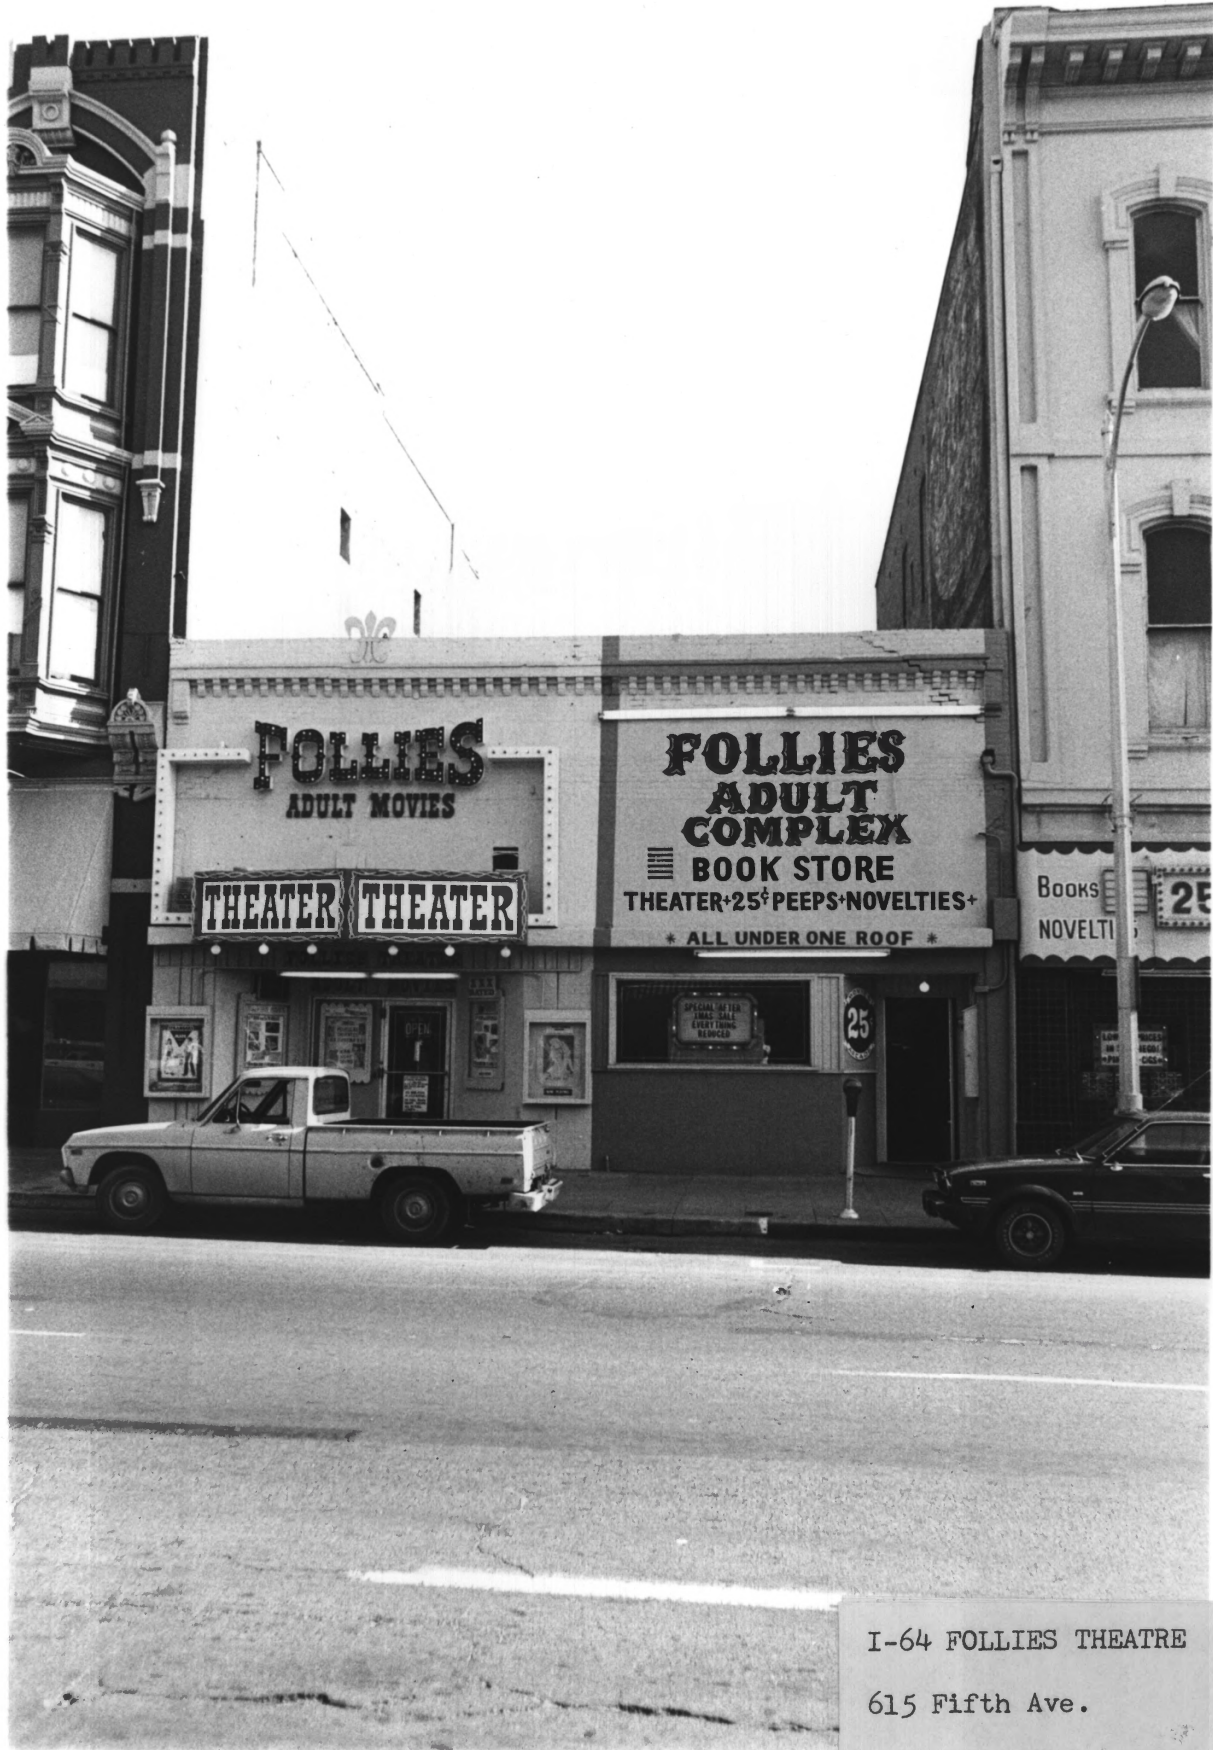

83

163

NOV 8 1979

I-64 FOLLIES THEATRE

615 Fifth Ave.

GASLAMP QUARTER DISTRICT

Building Address: 615 FIFTH

San Diego, CA. 92109