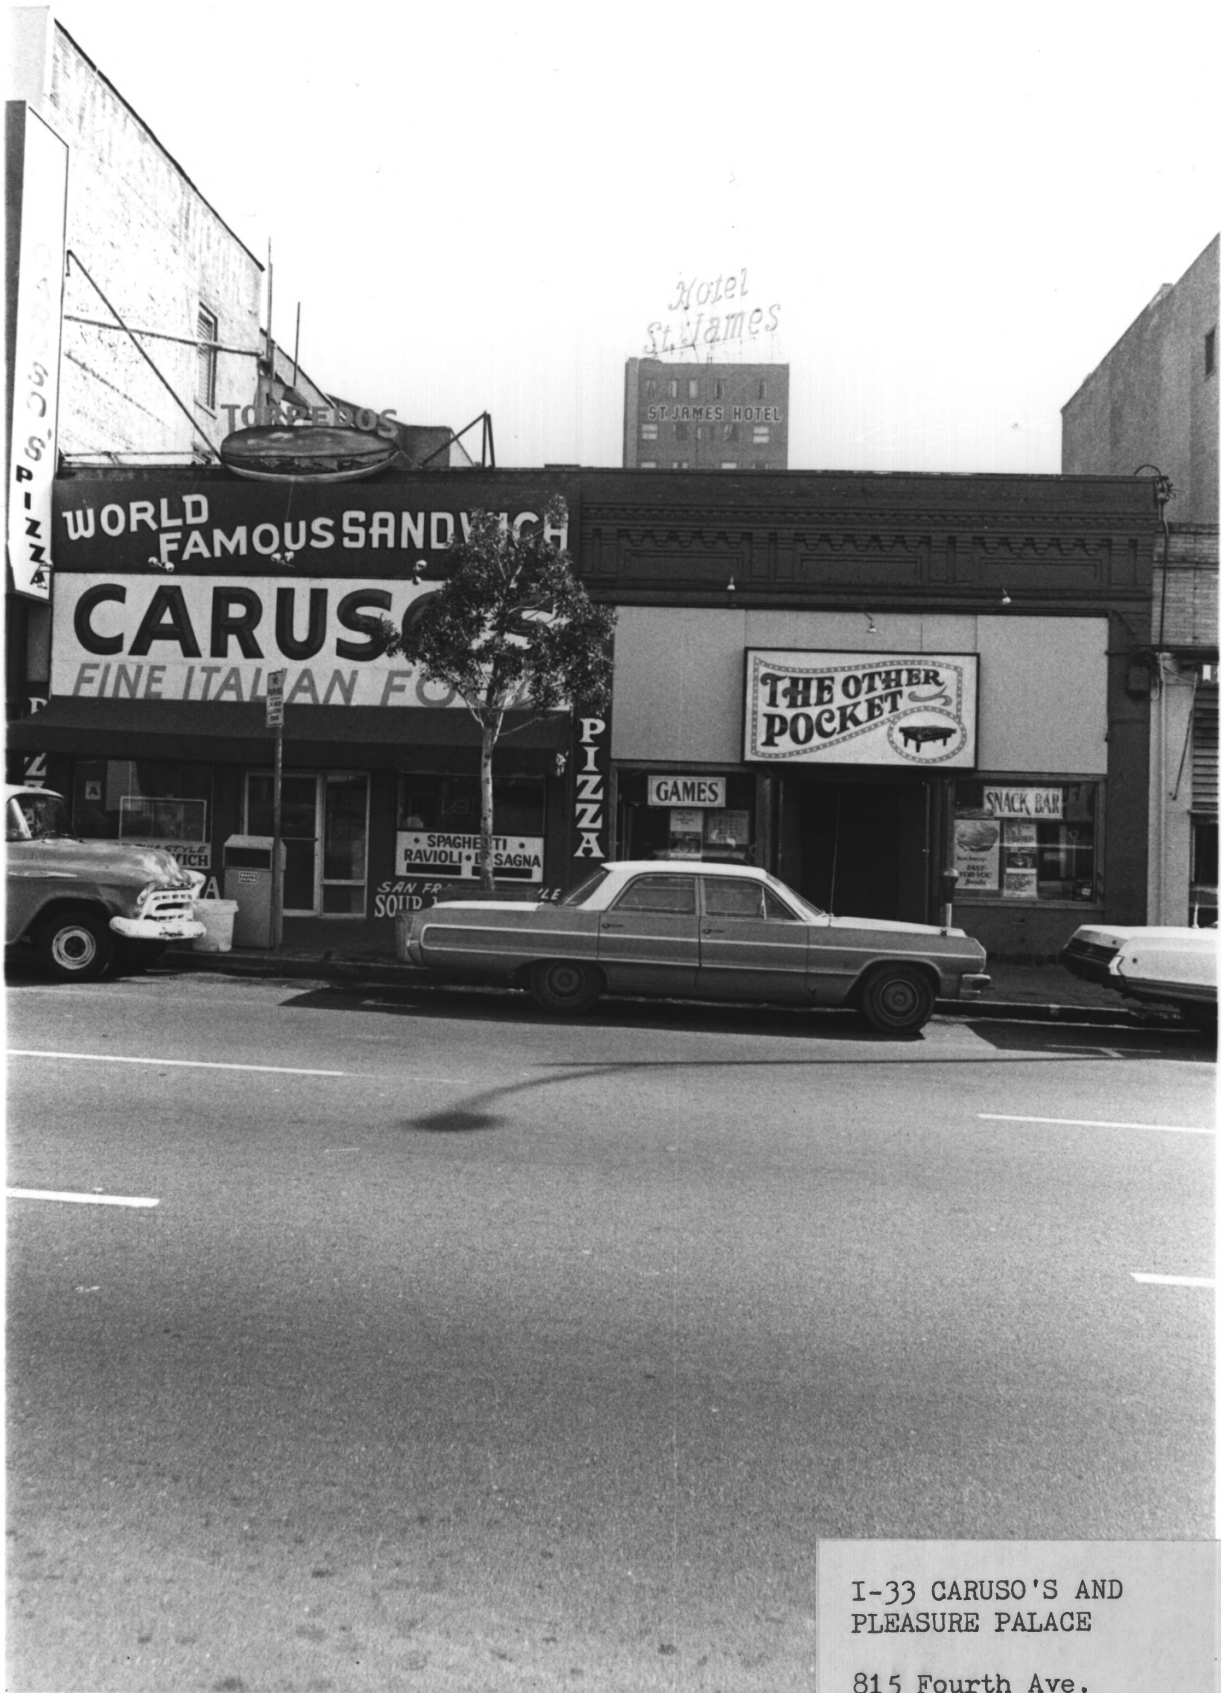

Photographer: Steve Leinow

Location of Negative:

City Administration Building

202 "C" Street

San Diego, CA. 92109

NOV 8 1979

View of Photograph: E

Number of Photo: 8 of 163