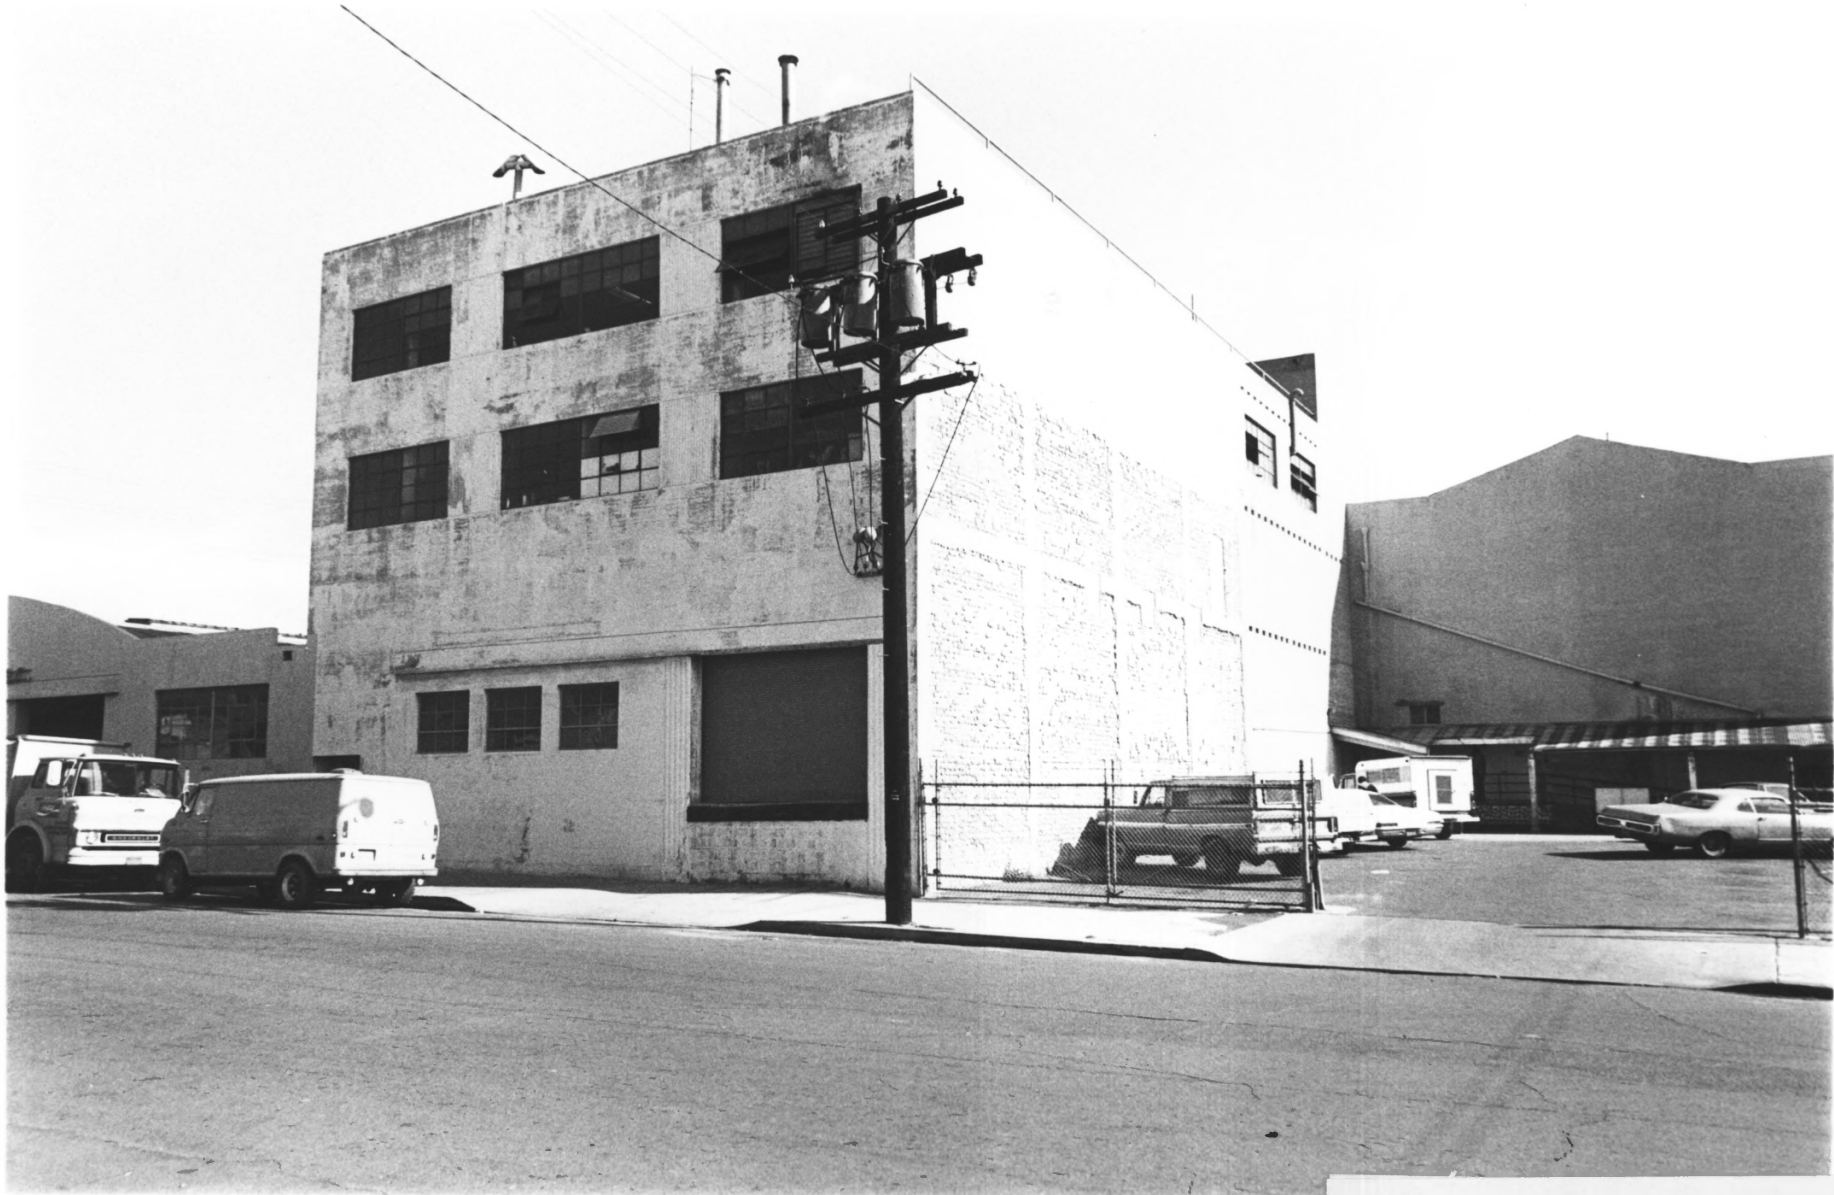

Photographer: Steve Leinow

NOV 8 1979

Location of Negative:

City Administration Building

202 "C" Street

San Diego, CA. 92109

View of Photograph: LOOKING SOUTH EAST

Number of Photo: 22 of 163