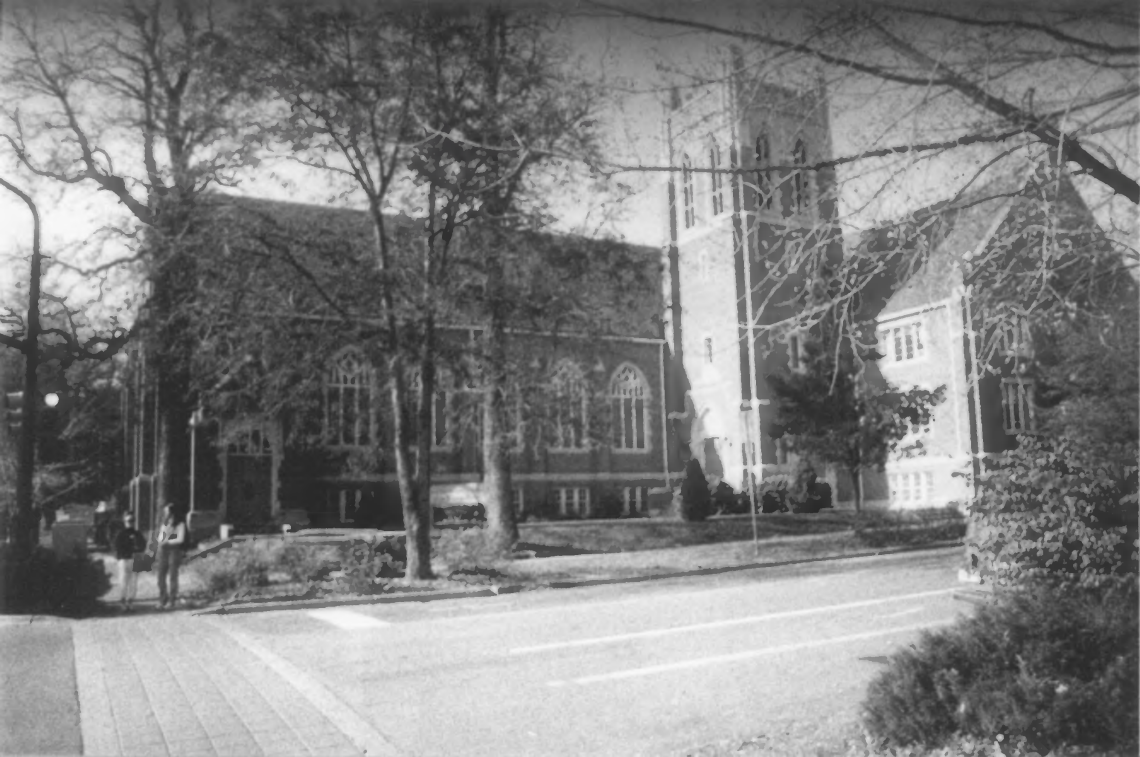

#1 5BL6271 Boulder County  
First Baptist Church of Boulder  
11/2003

View from intersection of 13<sup>th</sup> & Pine,  
to NW

#2 5BL.6271 Boulder County  
First Baptist Church of Boulder

11/2003

View from intersection of 13th & Pine to W

#3 5 BL.6271 Boulder County  
First Baptist Church of Boulder

11/2003

View of South side and Children's House  
(to left/west)

#4

5 BL. 6271

Boulder County

First Baptist

Church of Boulder

Close up of ornamentation above main  
entry (tower) doors. View to north.

#23 5BL6271  
First Baptist  
Boulder

Boulder County  
Church of

11/2003

Top of tower

A black and white photograph of a brick building's exterior. On the left, a portion of an arched doorway is visible. A decorative lantern is mounted on the brick wall. To the right of the lantern is a rectangular sign with text. The brickwork is a standard running bond pattern. The lighting is dramatic, with strong shadows cast across the wall.