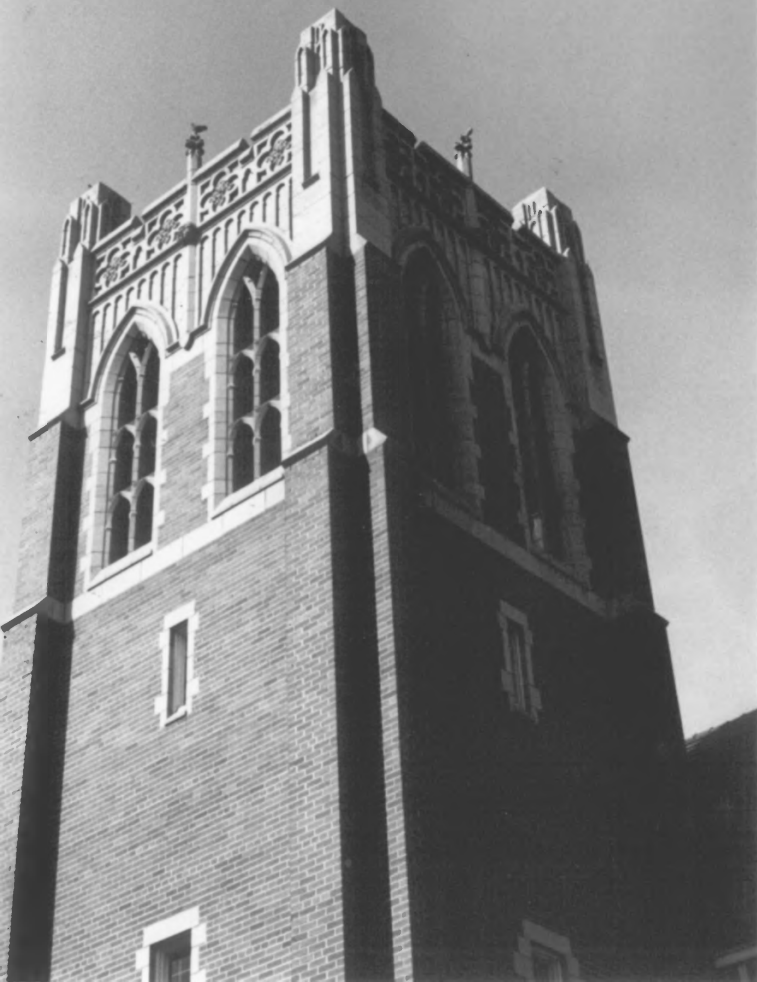

11/2003

Gabled entry on south end  
of east side of sanctuary  
with decorative details.

View to west

#22

5BL 6271

Boulder County

First Baptist Church of Boulder

11/2003

Close up of ornamentation above main  
entry (tower) doors. View to north.

#23 5BL6271  
First Baptist  
Boulder

Boulder County  
Church of

11/2003

Top of tower

A black and white photograph of a brick building's exterior. On the left, a portion of an arched doorway is visible. A decorative lantern is mounted on the brick wall. To the right of the lantern is a rectangular sign with text. The brickwork is a standard running bond pattern. The lighting is dramatic, with strong shadows cast across the wall.