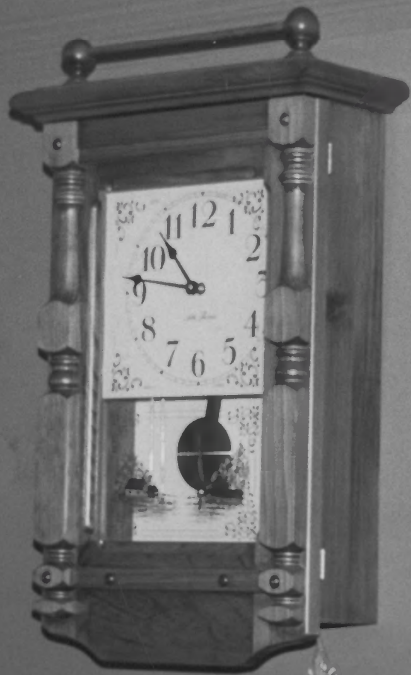

Filed with Conn. Historical
Commission, Hartford, CT.

Interior, southeast room

corner cupboard, northwest
view.

Gilman-Hayden House 4.
1871 Main Street
East Hartford, CT.

G.L.Porteus photo, 12/82
Filed with Conn. Historical
Commission, Hartford, CT.

Interior, fireplace in
northeast parlor, first
floor, northwest view.

Gilman-Hayden House 5.
1871 Main Street
East Hartford, CT.

G.L. Porteus photo, 12/82
Filed with Conn. Historical
Commission, Hartford, CT.