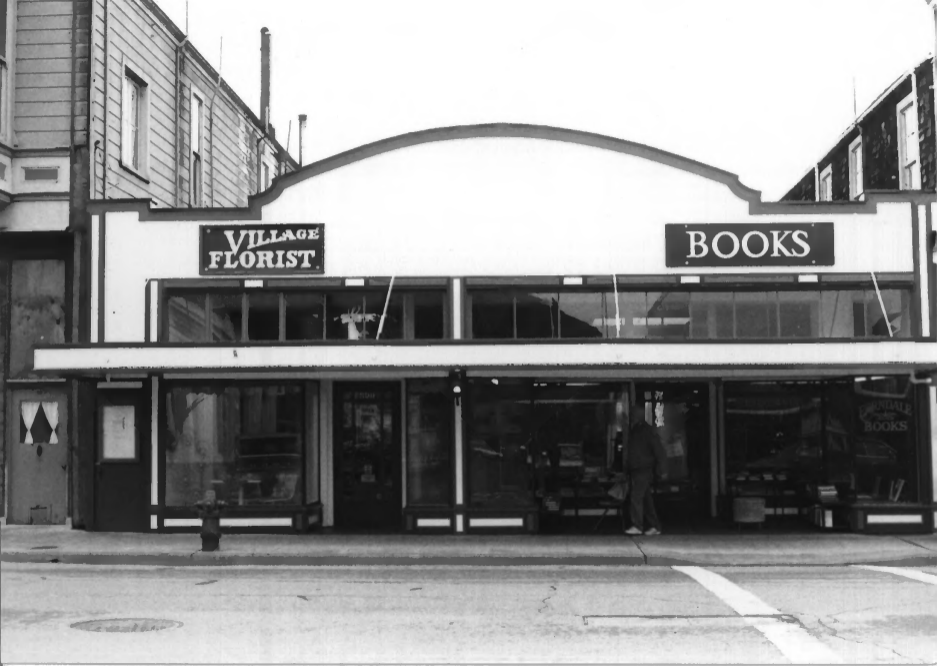

VILLAGE
FLORIST

BOOKS

P#5.

NEW HART BUILDING

399, 405 MAIN STREET

FERNDALE "MAIN STREET" HISTORIC DISTRICT

HUMBOLDT COUNTY, CA.

1852 AUGUST 25, 1952