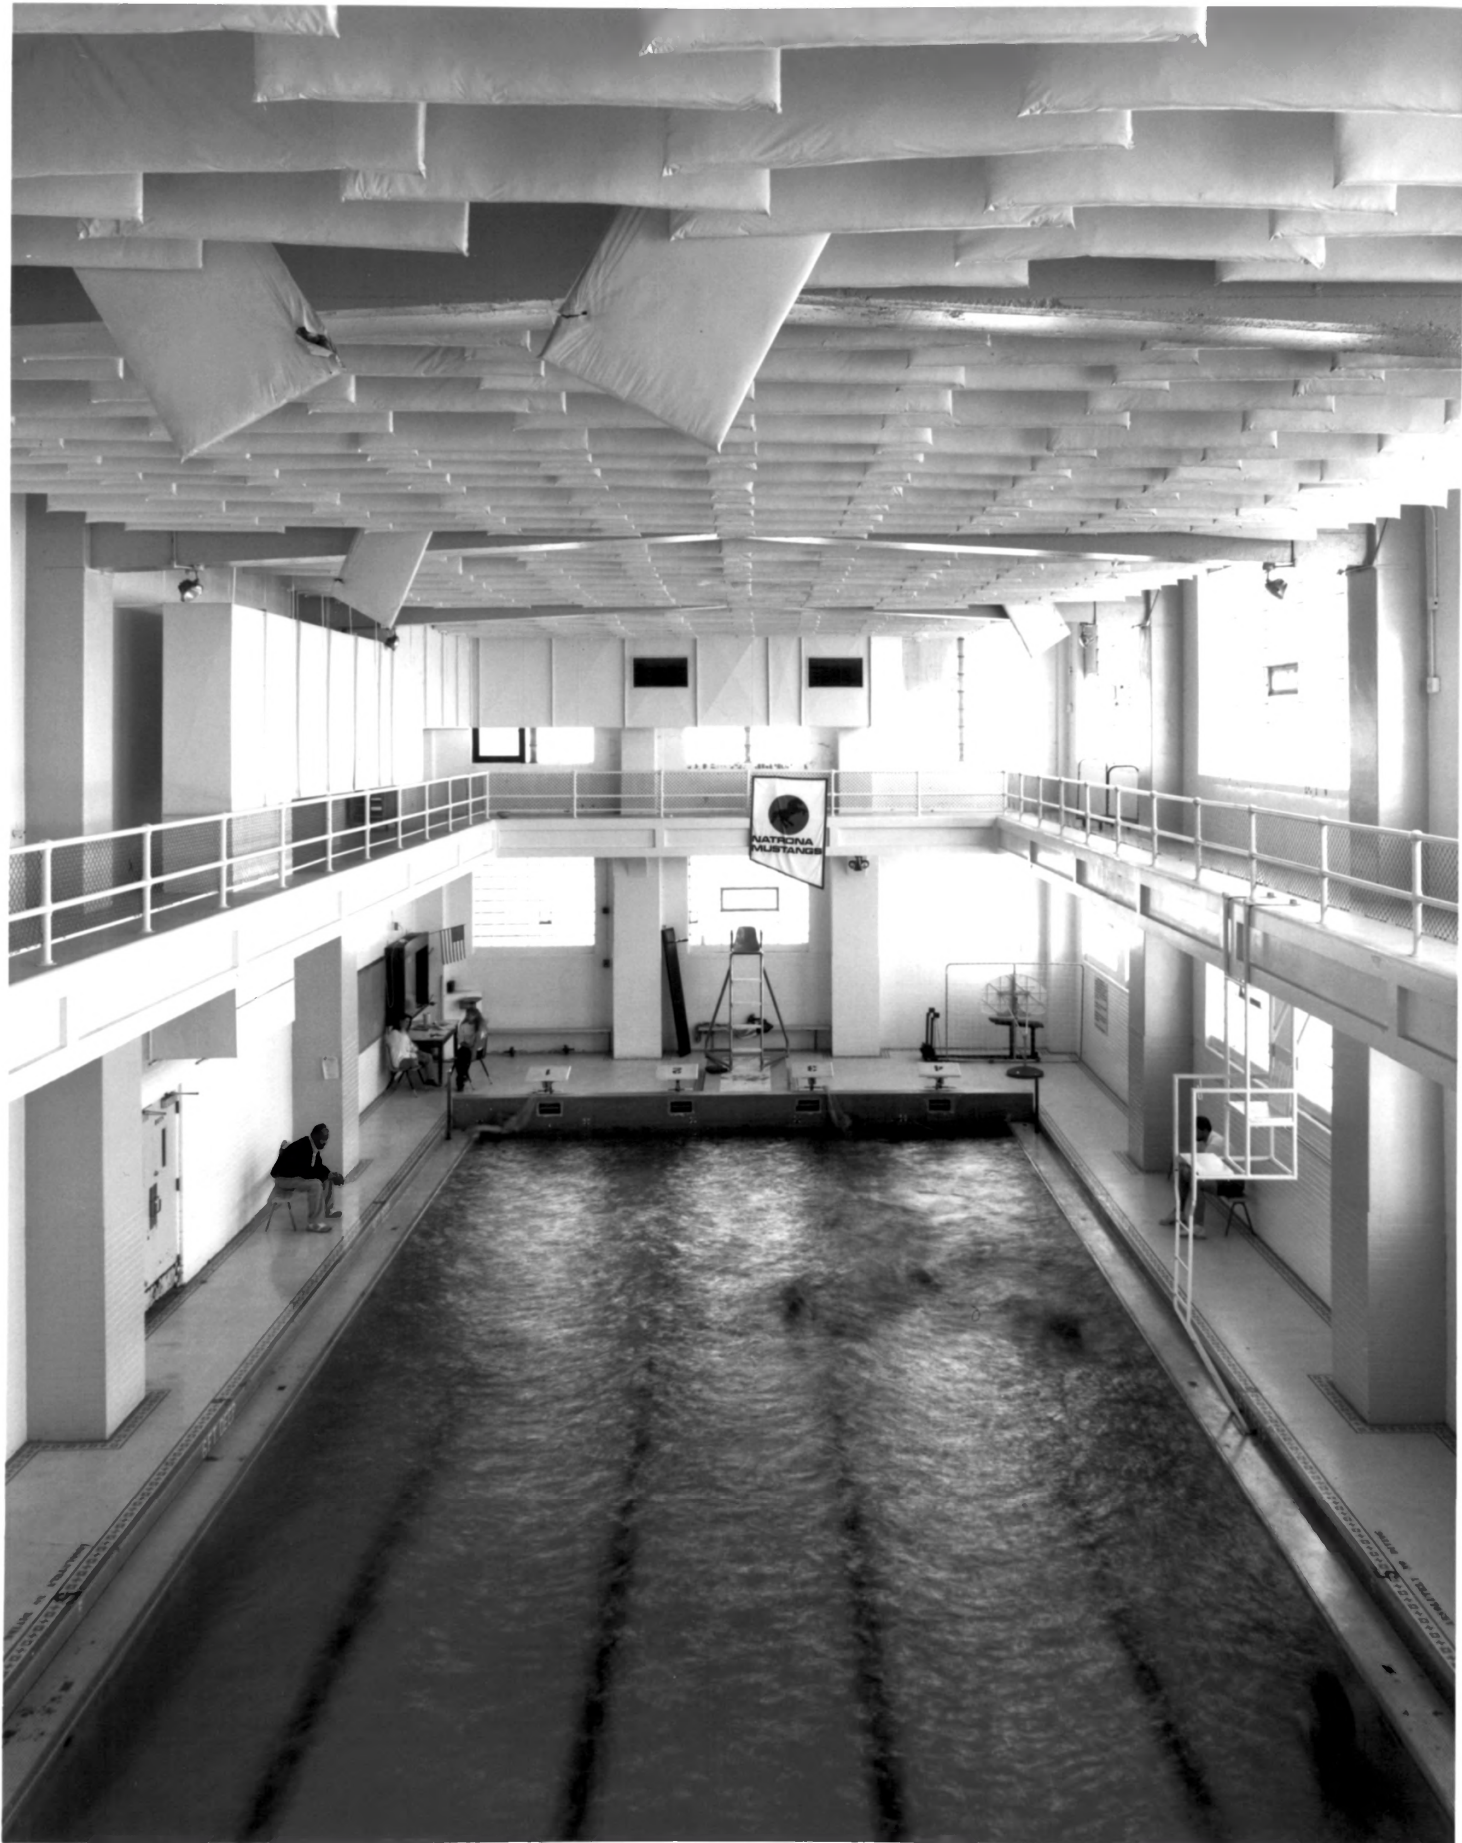

11-30-92

Gym Interior, Natrona County High School

Located at 930 South Elm St. in Casper, Wyo.

Natrona County

View is SE

Photographer: Richard Collier

11-30-92

Swimming Pool, Natrona County High School