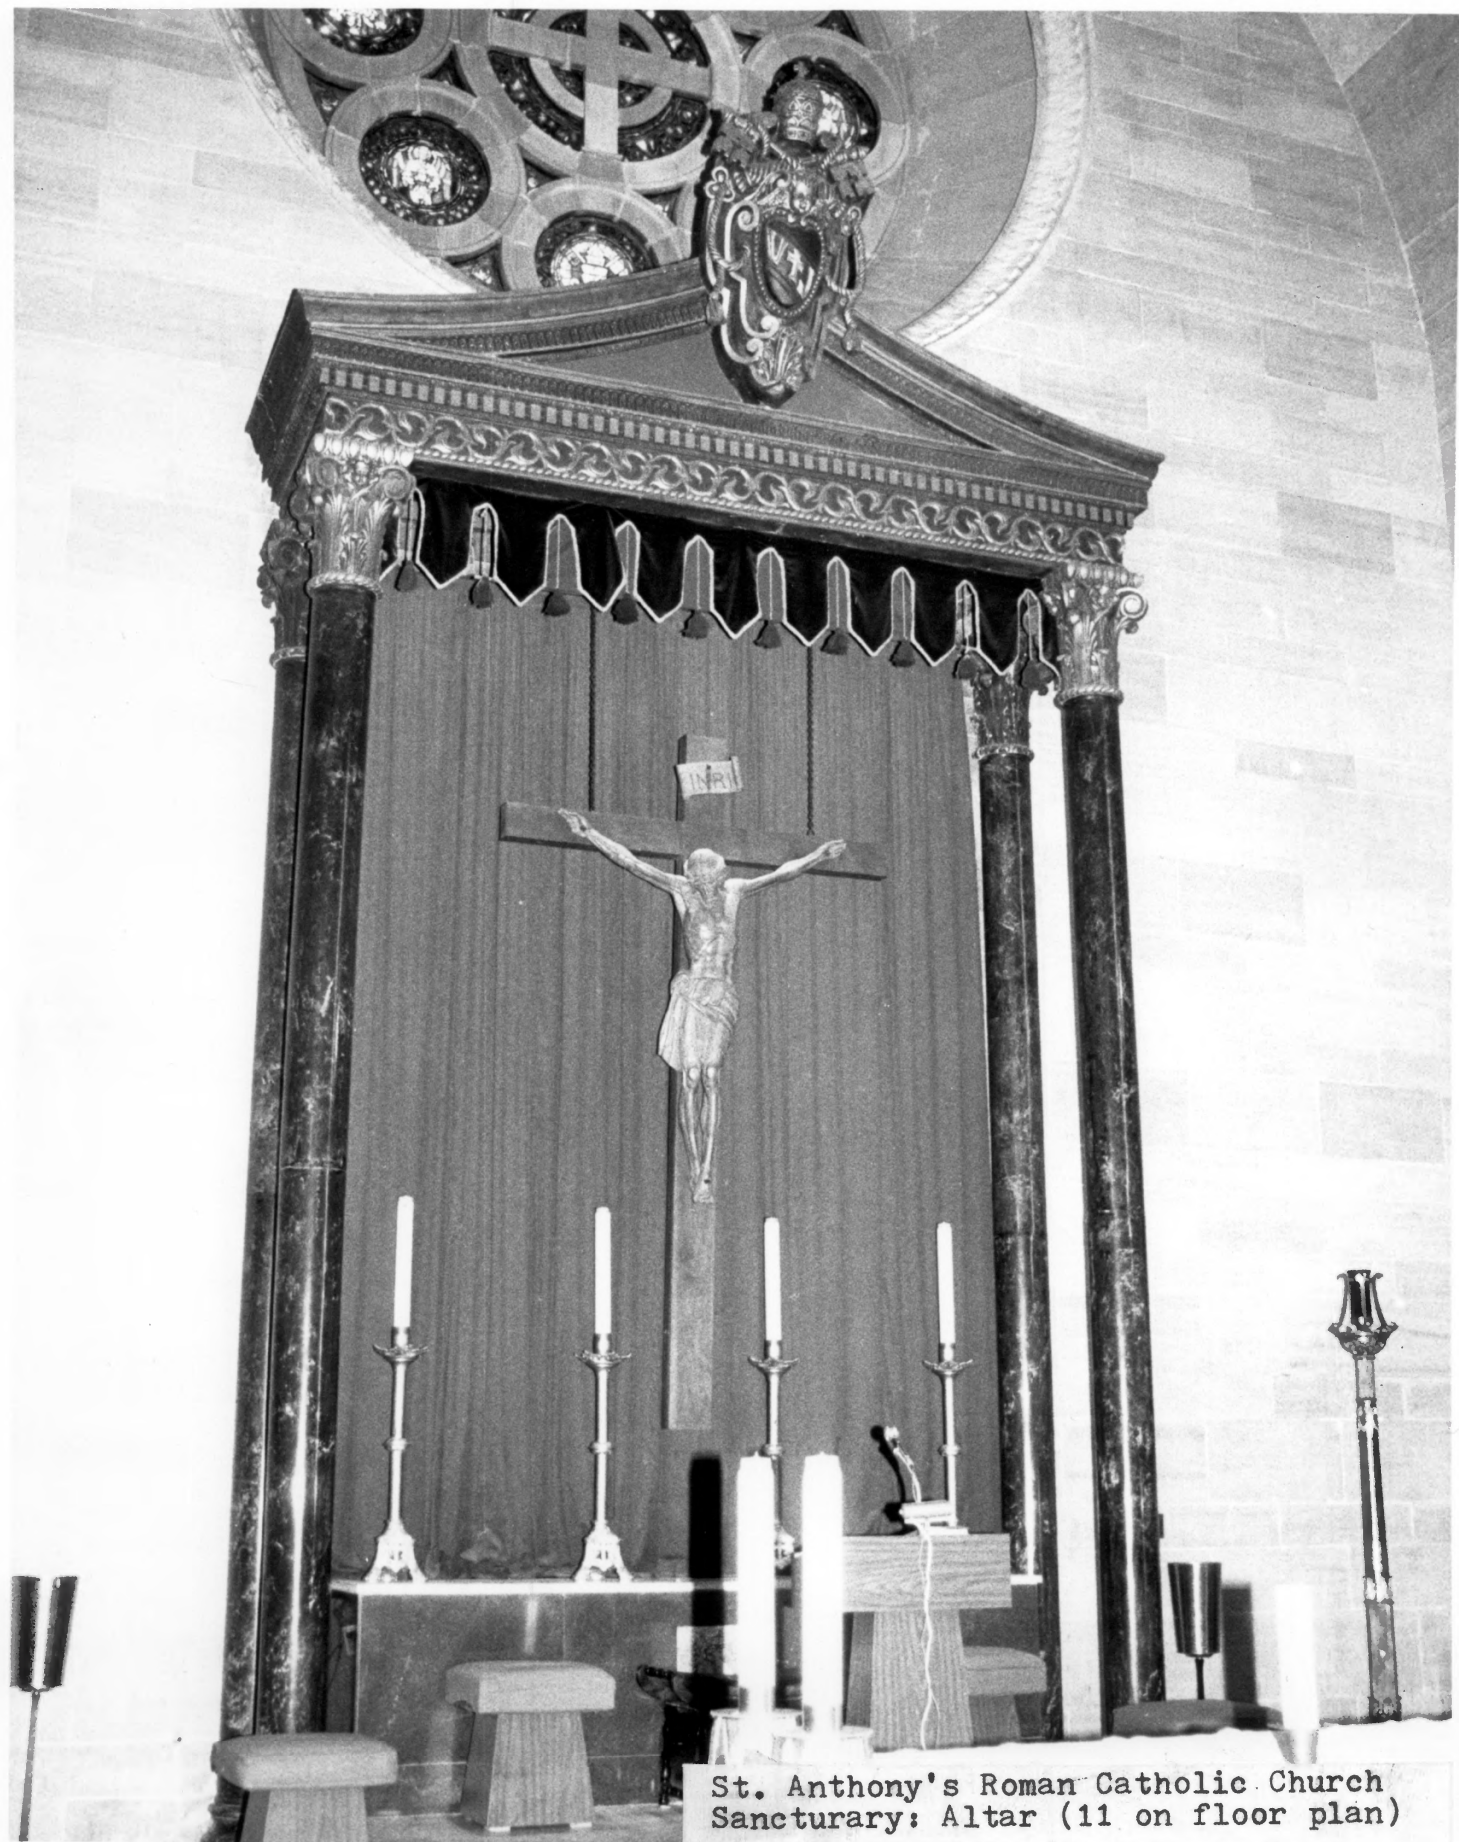

St. Anthony's Roman Catholic Church
Sanctuary: Altar (11 on floor plan)