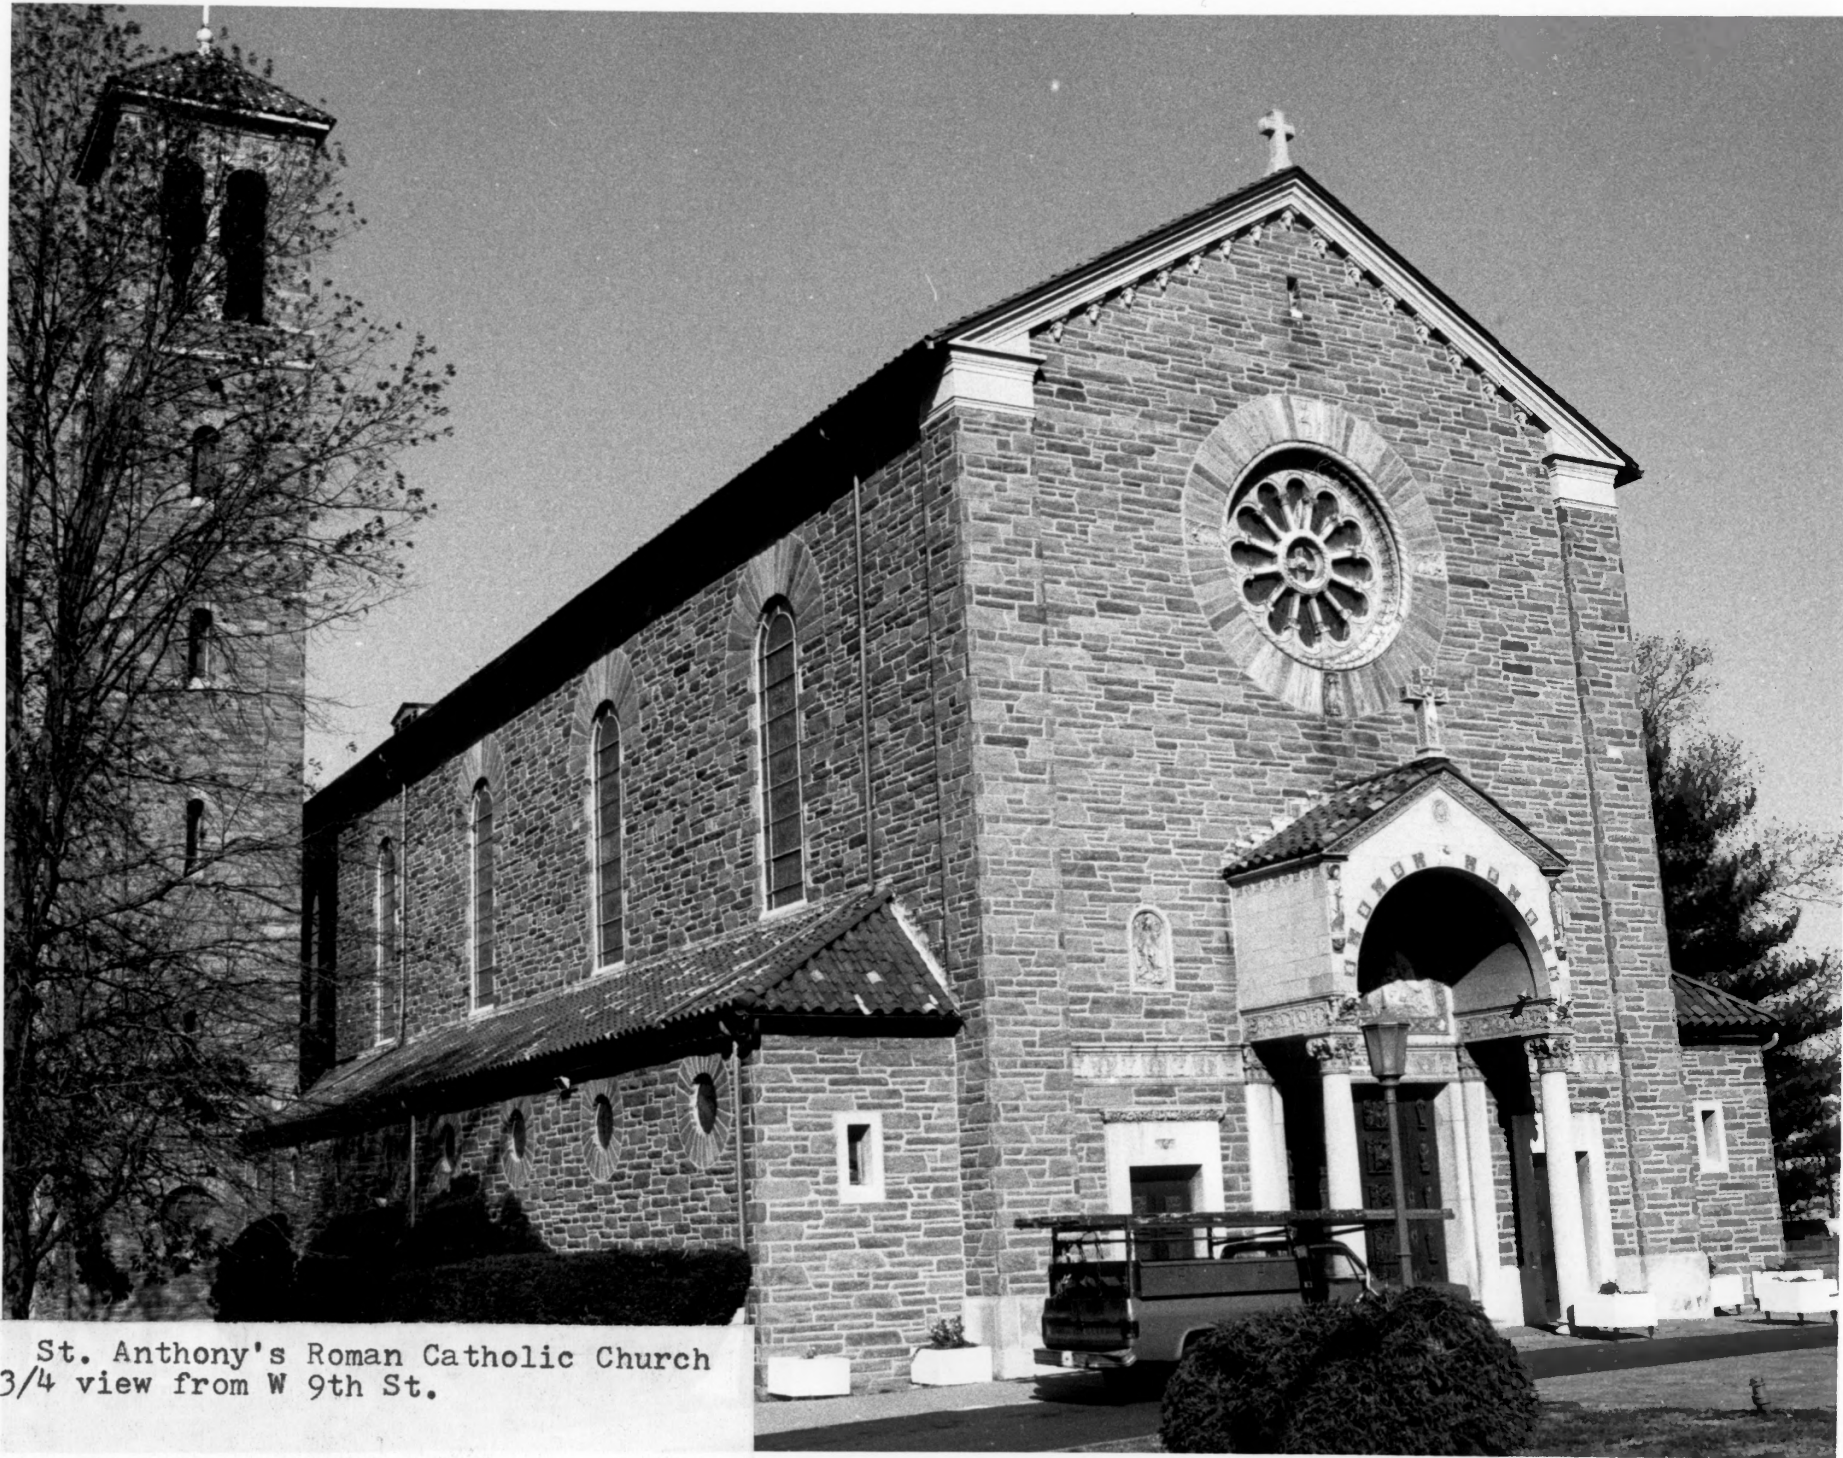

St. Anthony's Roman Catholic Church  
Facade from SE corner of 9th and  
Dupont Sts.

**Name:** St. Anthony's Roman Catholic Church

**Location:** SE corner of W 9th and N Dupont sts.

**Photographer:** Alan Hawk

**Date:** 11/ 1983

**Location of Negatives:** Wilmington Planning Office

**Description:** Facade: from SE corner of 9th and  
Dupont Sts.

**Photograph Number:** 1 of 17

St. Anthony's Roman Catholic Church  
3/4 view from W 9th St.

**Photograph Number:** 2 of 17

St. Anthony's Roman Catholic Church  
Terra-cotta Relief of St. Anthony  
holding baby Jesus. Located over  
main doors on the south facade.

**Name:** St. Anthony's Roman Catholic Church

**Location:** SE corner of W 9th and N Dupont Sts.

**Photographer:** Alan Hawk

**Date:** 11/ 1983

**Location of Negative:** Wilmington Planning Office

**Description:** Terra-cotta relief of St Anthony holding baby Jesus. Located over main doors on the south facade of the church.