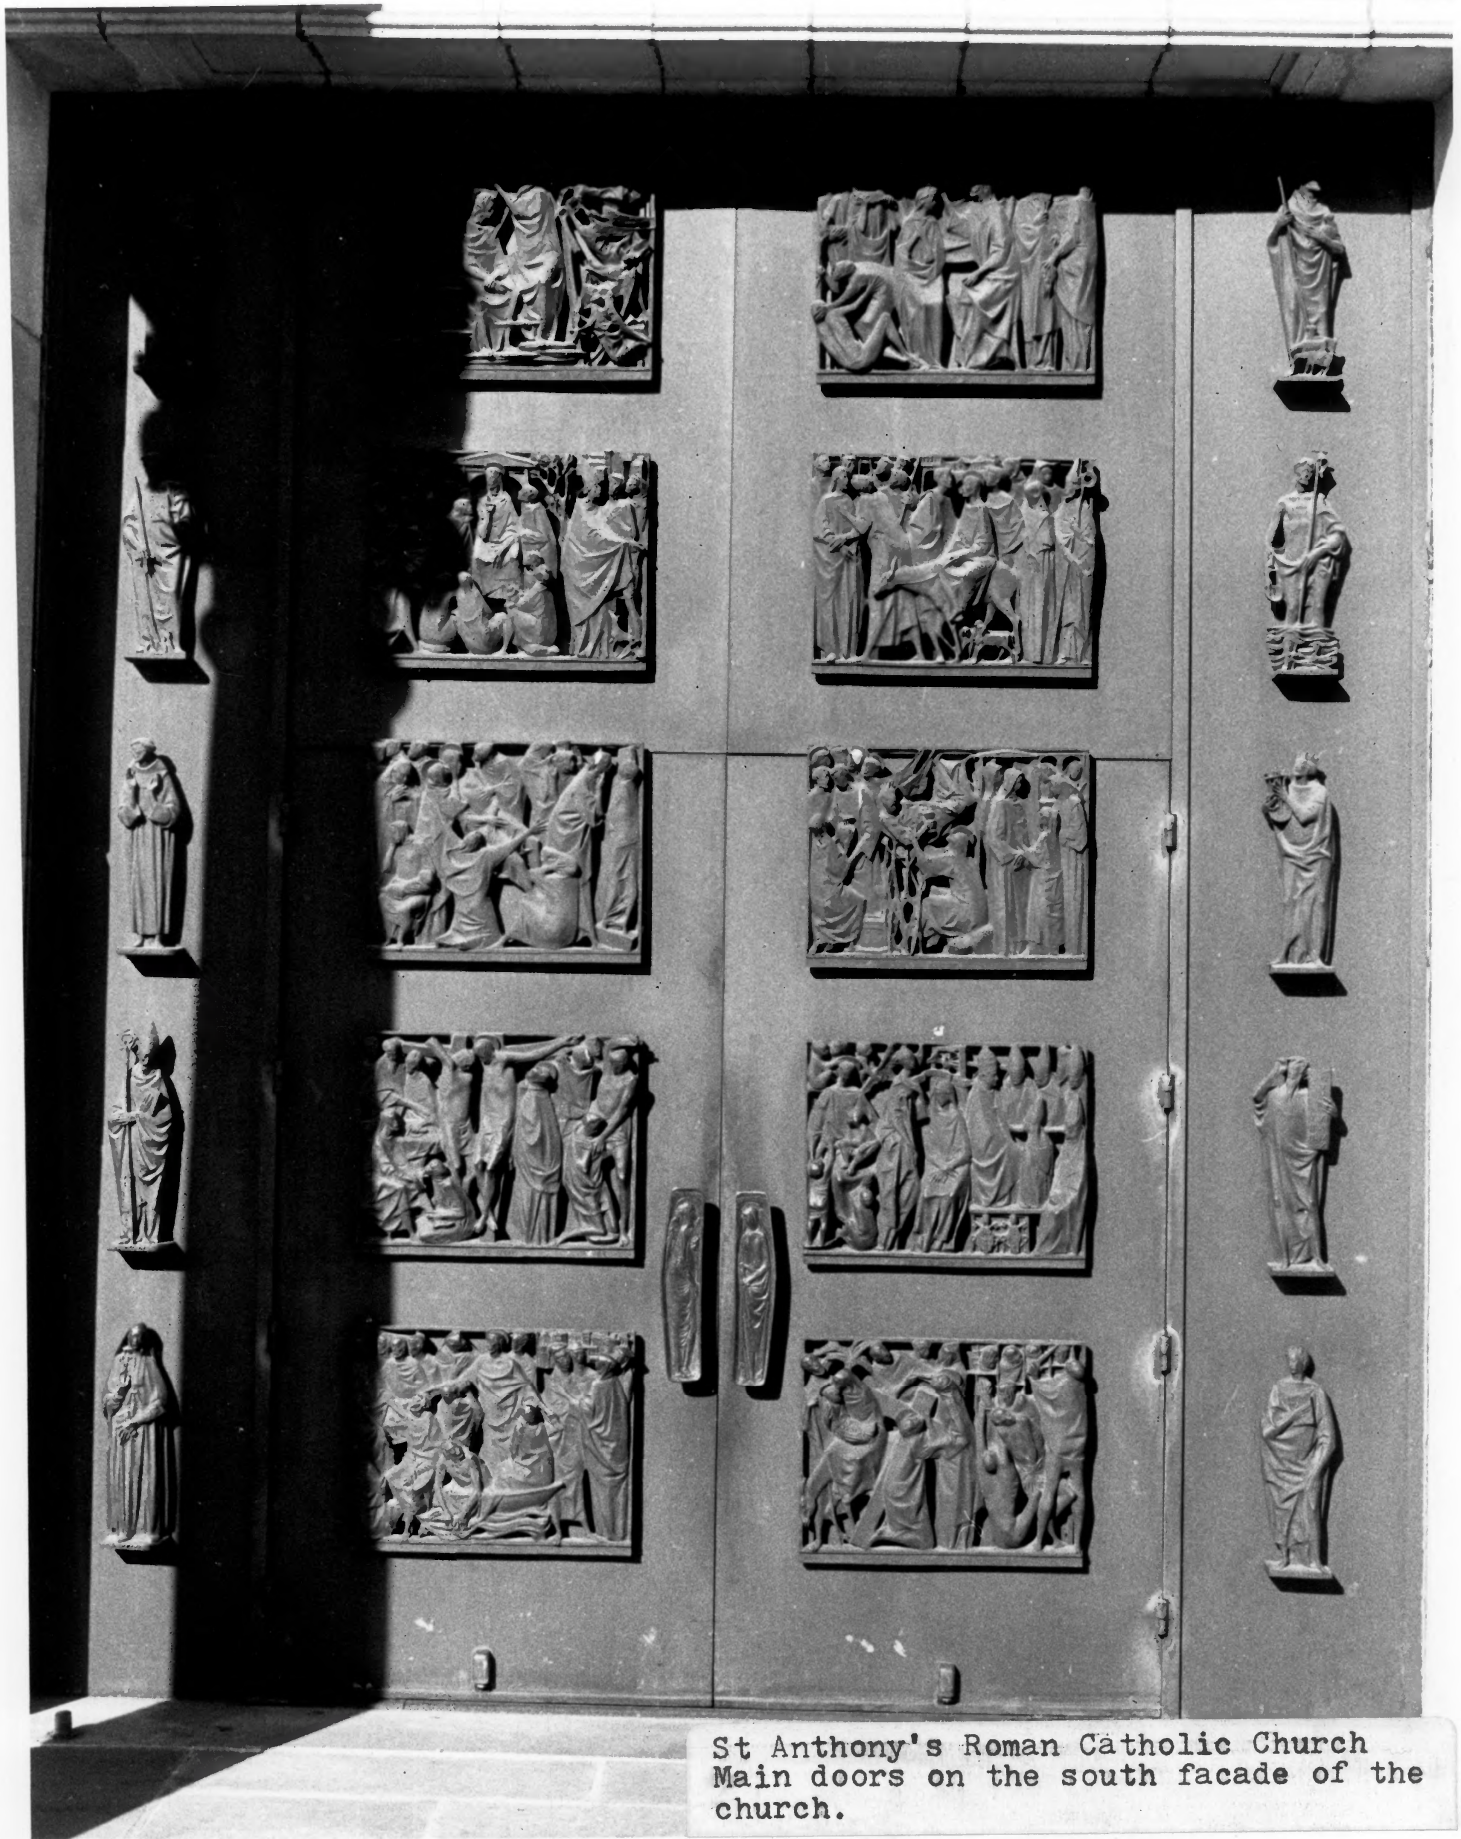

**Photographer:** Alan Hawk

**Date:** 11/1983

**Location of Negative:** Wilmington Planning Office

**Description:** Cast stone reliefs, belt courses to the left of portico on south Facade.

**Photograph Number:** 4 of 17