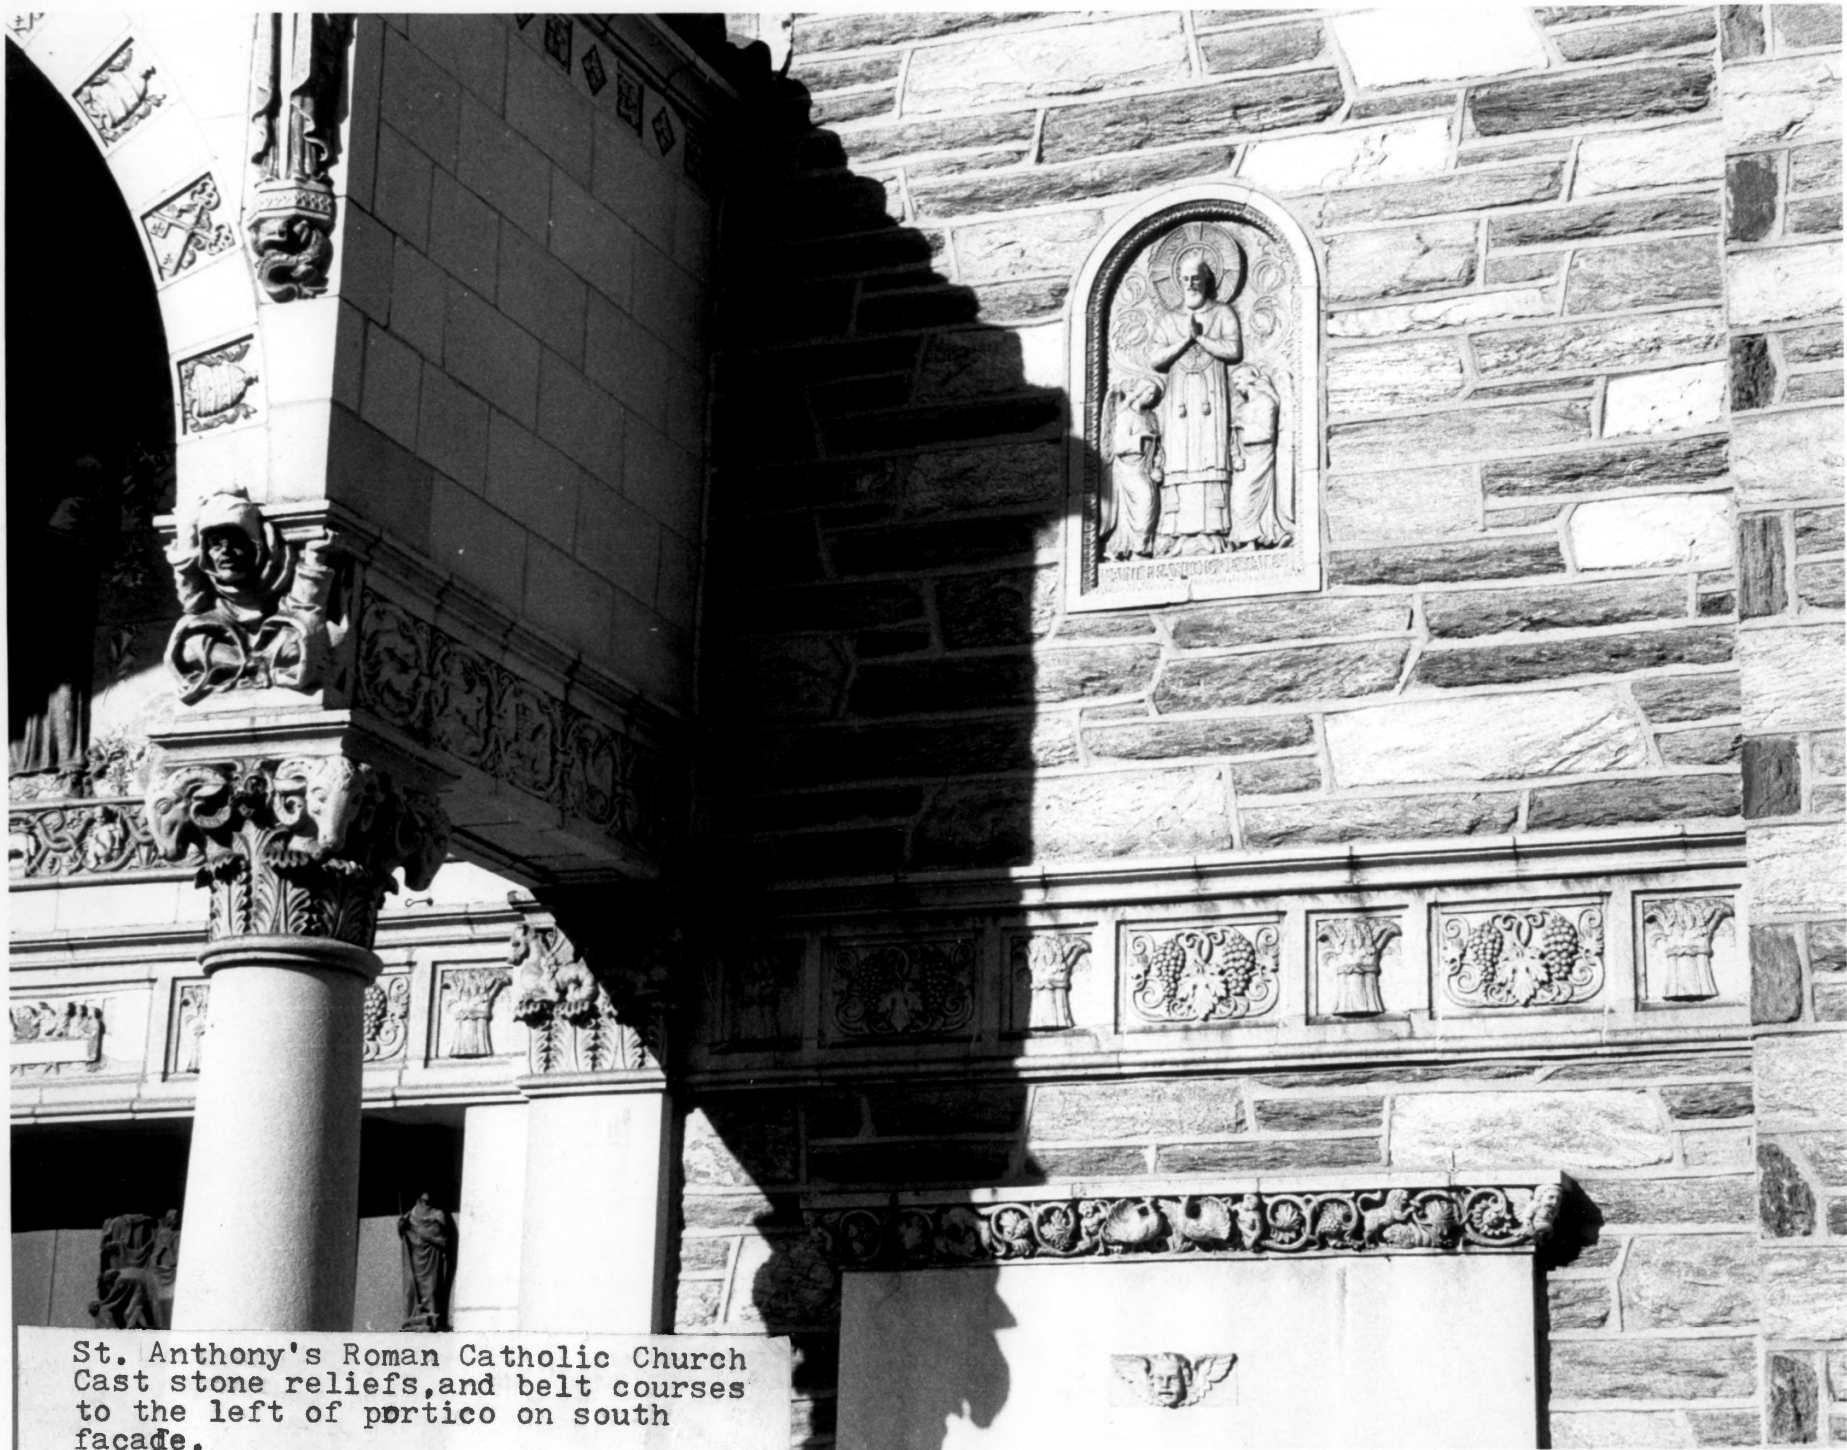

St. Anthony's Roman Catholic Church
Cast stone reliefs, and belt courses
to the left of portico on south
facade.