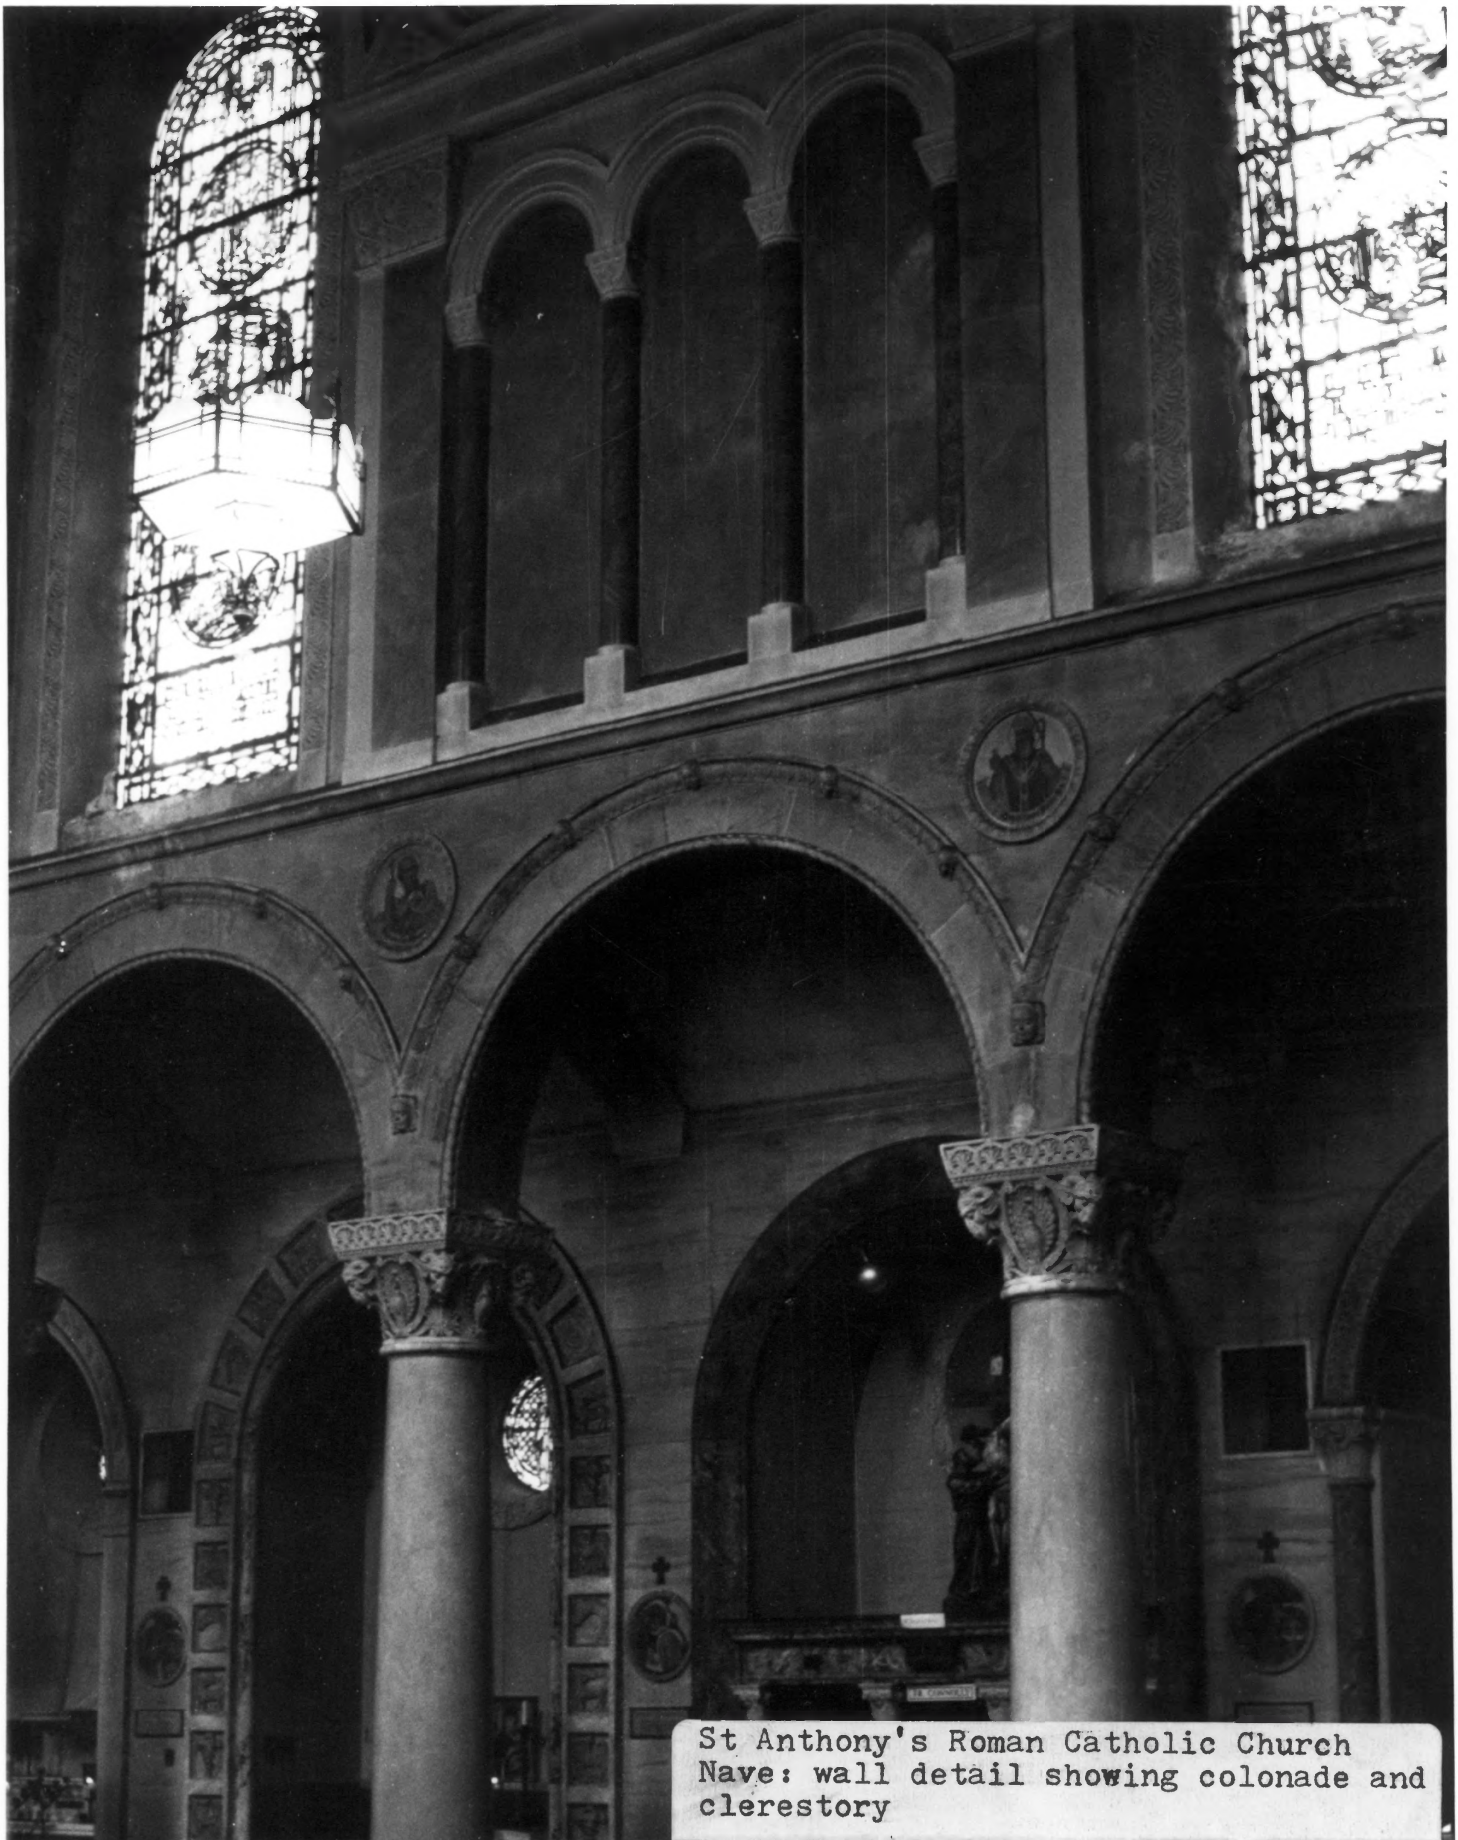

St Anthony's Roman Catholic Church
Nave: wall detail showing colonnade and
clerestory