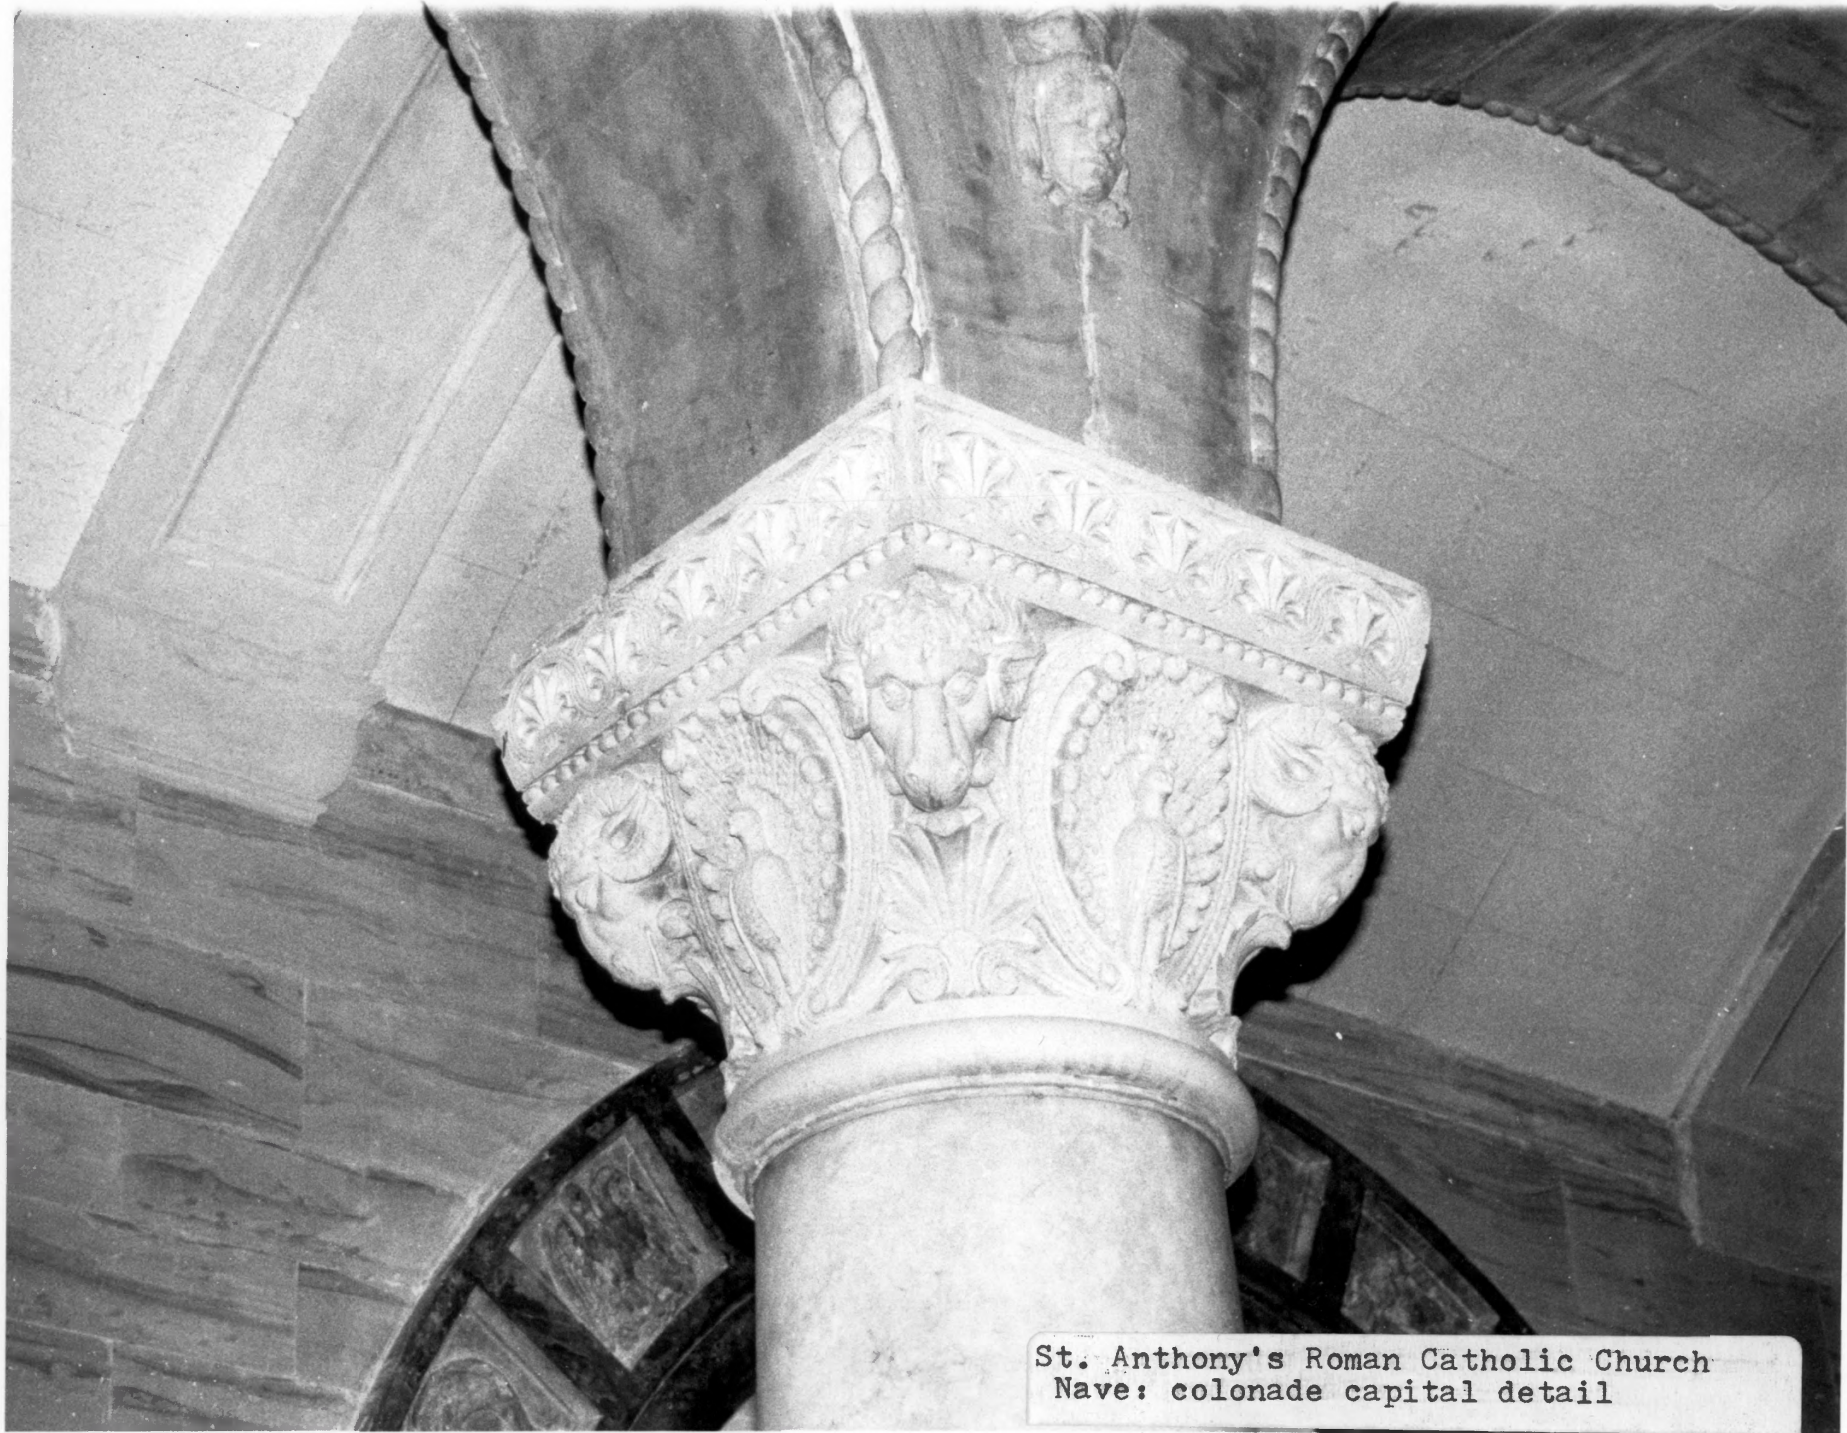

St. Anthony's Roman Catholic Church
Nave: colonade capital detail