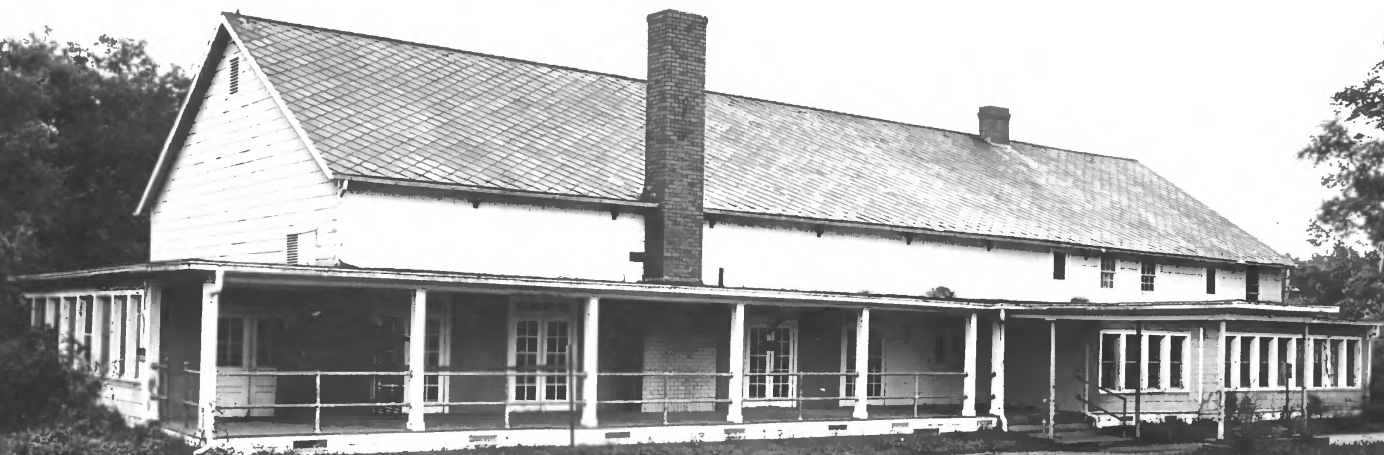

Bandstand on south end of parade ground  
Photographer facing N (\*11/blue)

Photographer: James R. Lockhart

Negatives filed Dept. Natural Resources

July 1978

JAN 3 1979

7921

APR 20 1979

*DOE*