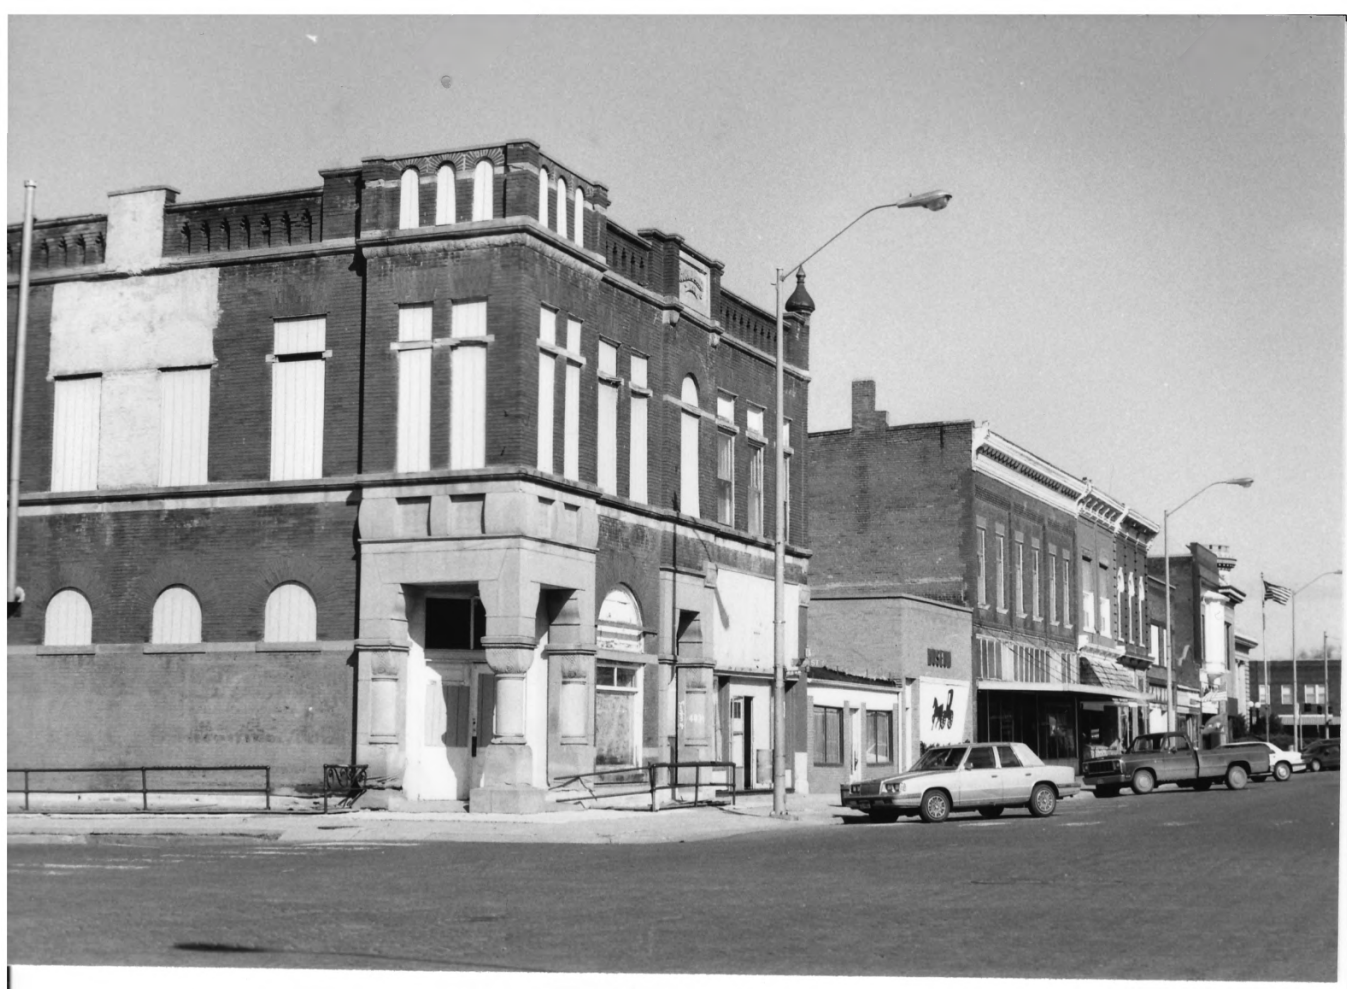

GRUFFEY'S STEAKHOUSE & LOUNGE

"KENO"

Fairbury Commercial Historic District
Fairbury, Jefferson County, Nebraska
Photo # 39 of 56

Fairbury Commercial Historic District
Fairbury, Jefferson County, Nebraska
Photo # 40 of 56