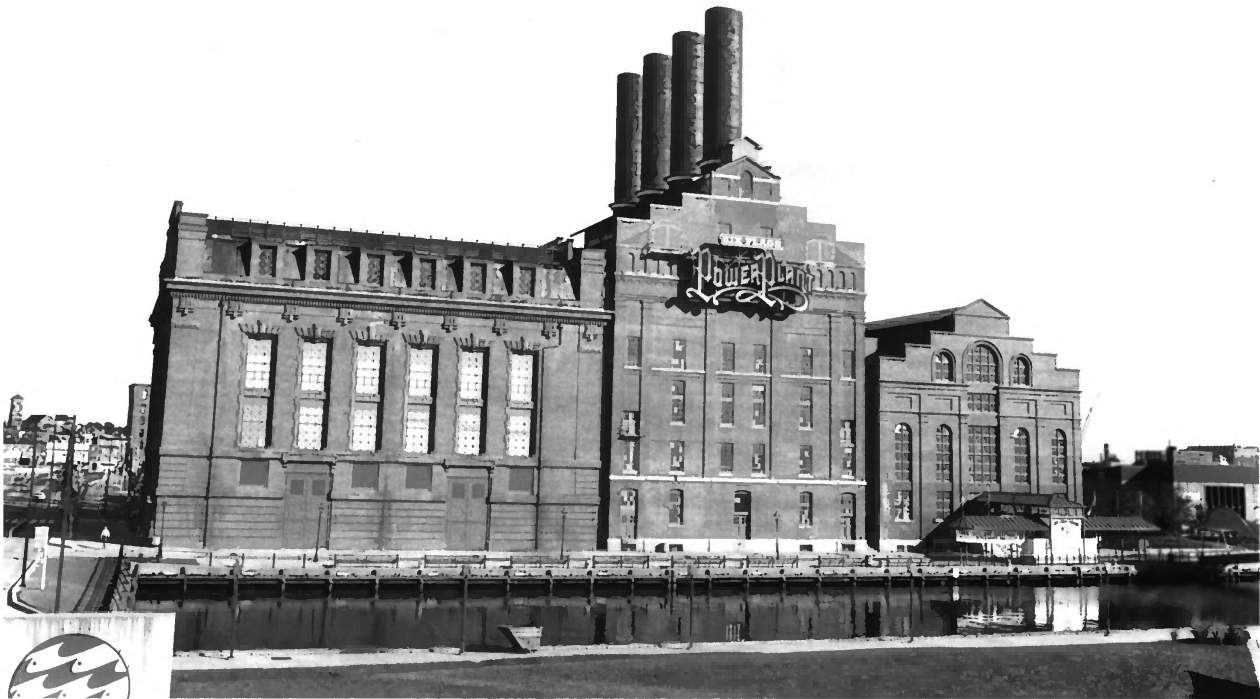

PRATT STREET POWER PLANT

BALTIMORE (CITY), MARYLAND

601 EAST PRATT STREET

FRED B. SHOKEN

OCTOBER 1985

MARYLAND HISTORICAL TRUST

OVERALL VIEW FROM PARKING LOT
LOOKING SOUTHEAST

1/21

PRATT STREET POWER PLANT

BALTIMORE (CITY), MARYLAND

601 EAST PRATT STREET

FRED B. SHOKEN

OCTOBER 1985

MARYLAND HISTORICAL TRUST

WESTERN ELEVATION VIEW

LOOKING EAST