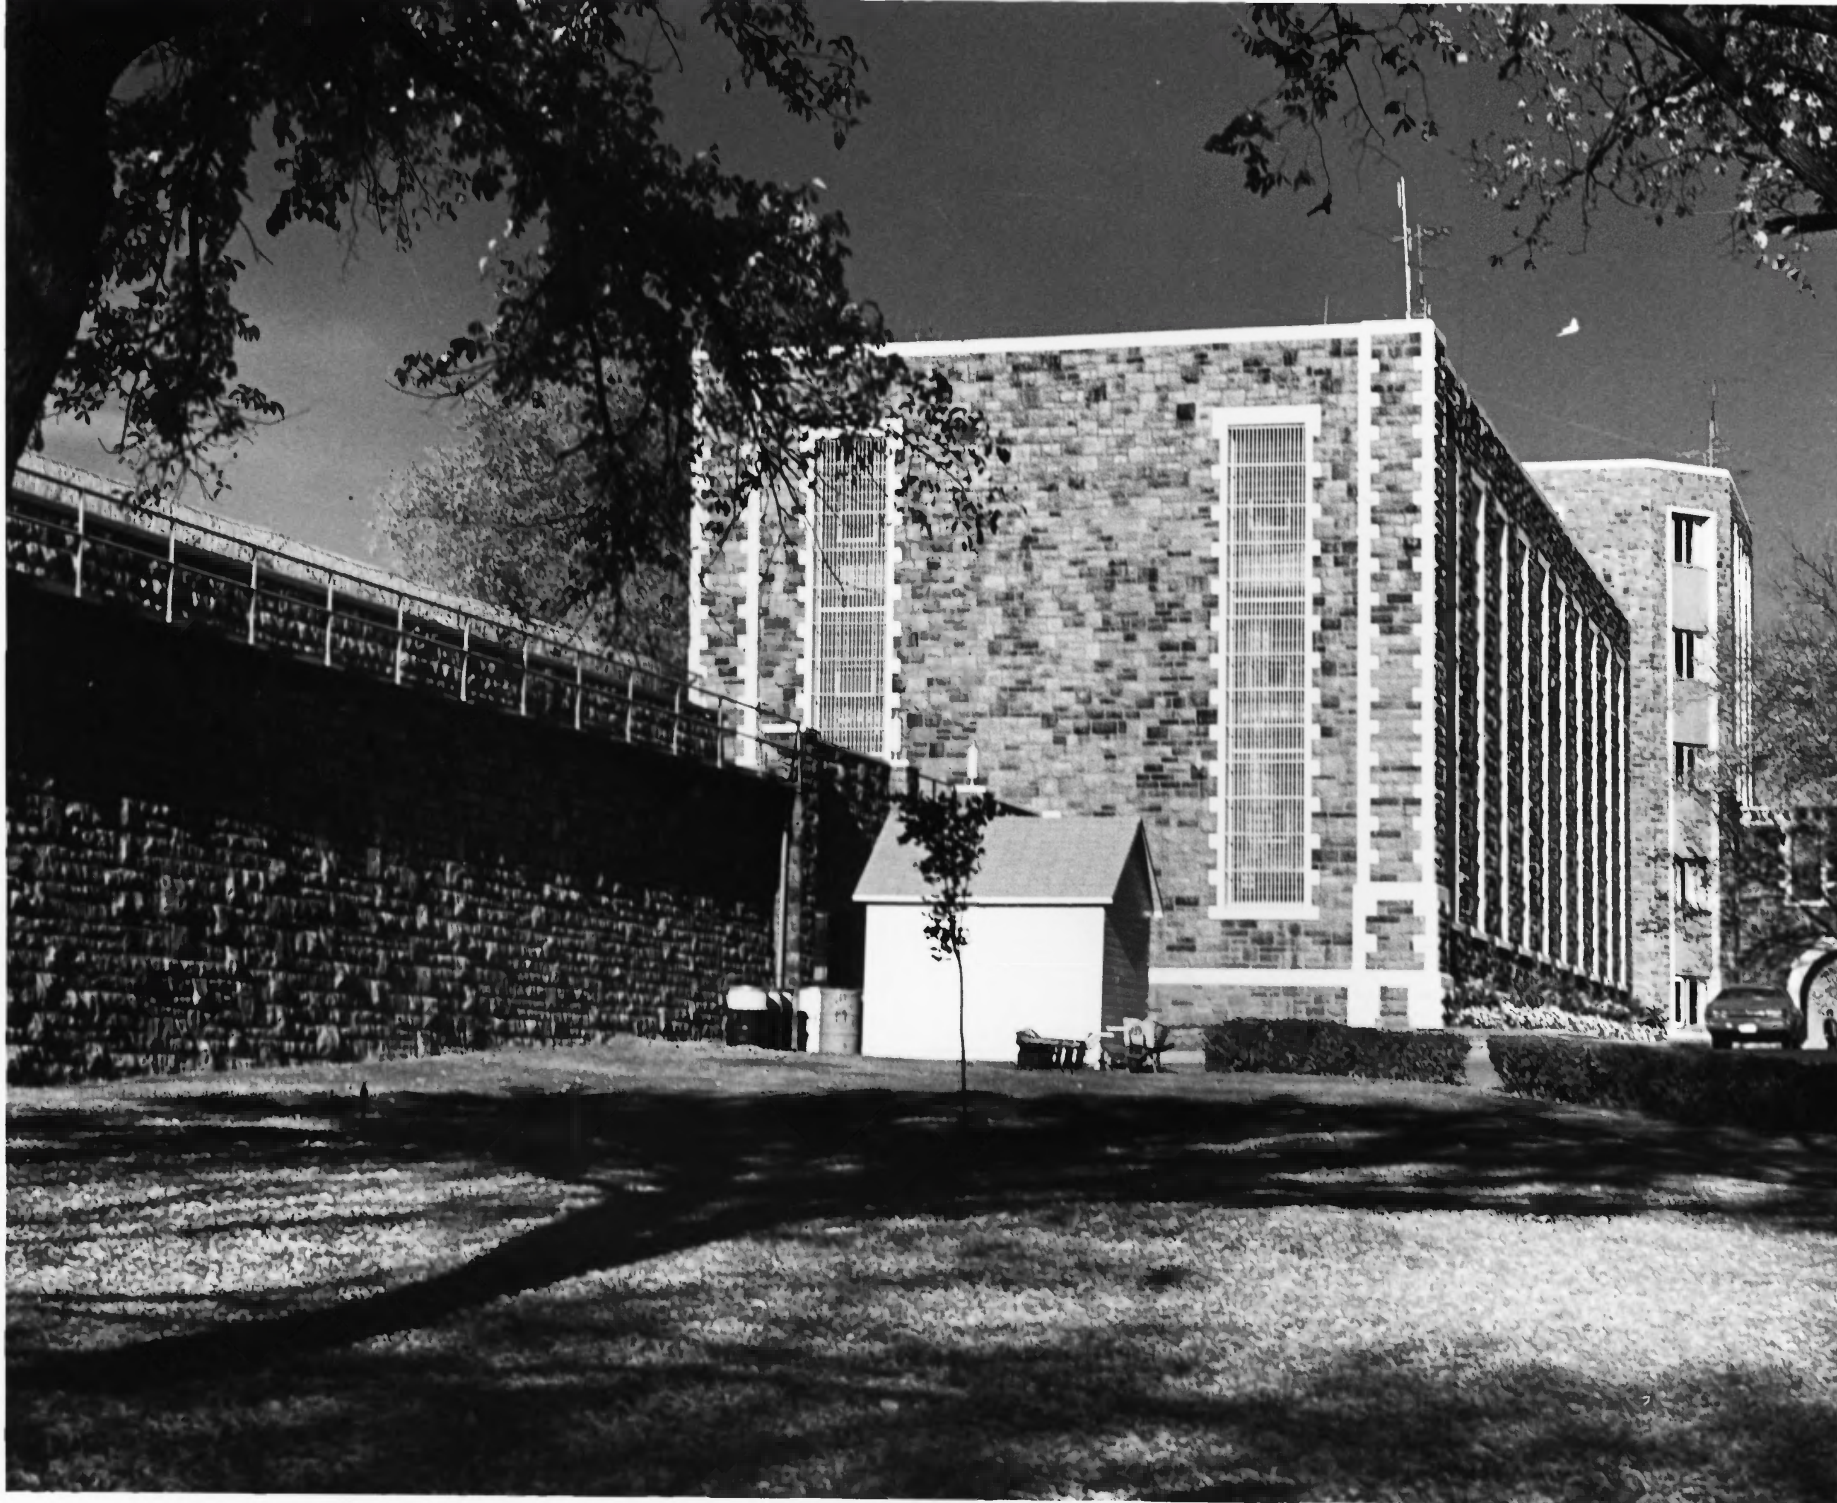

South Dakota State Penitentiary

West Hall and South Wall

Sioux Falls, SD

Scott Gerloff

October 1976

Historical Preservation Center

Camera Facing Northeast

Photo #10