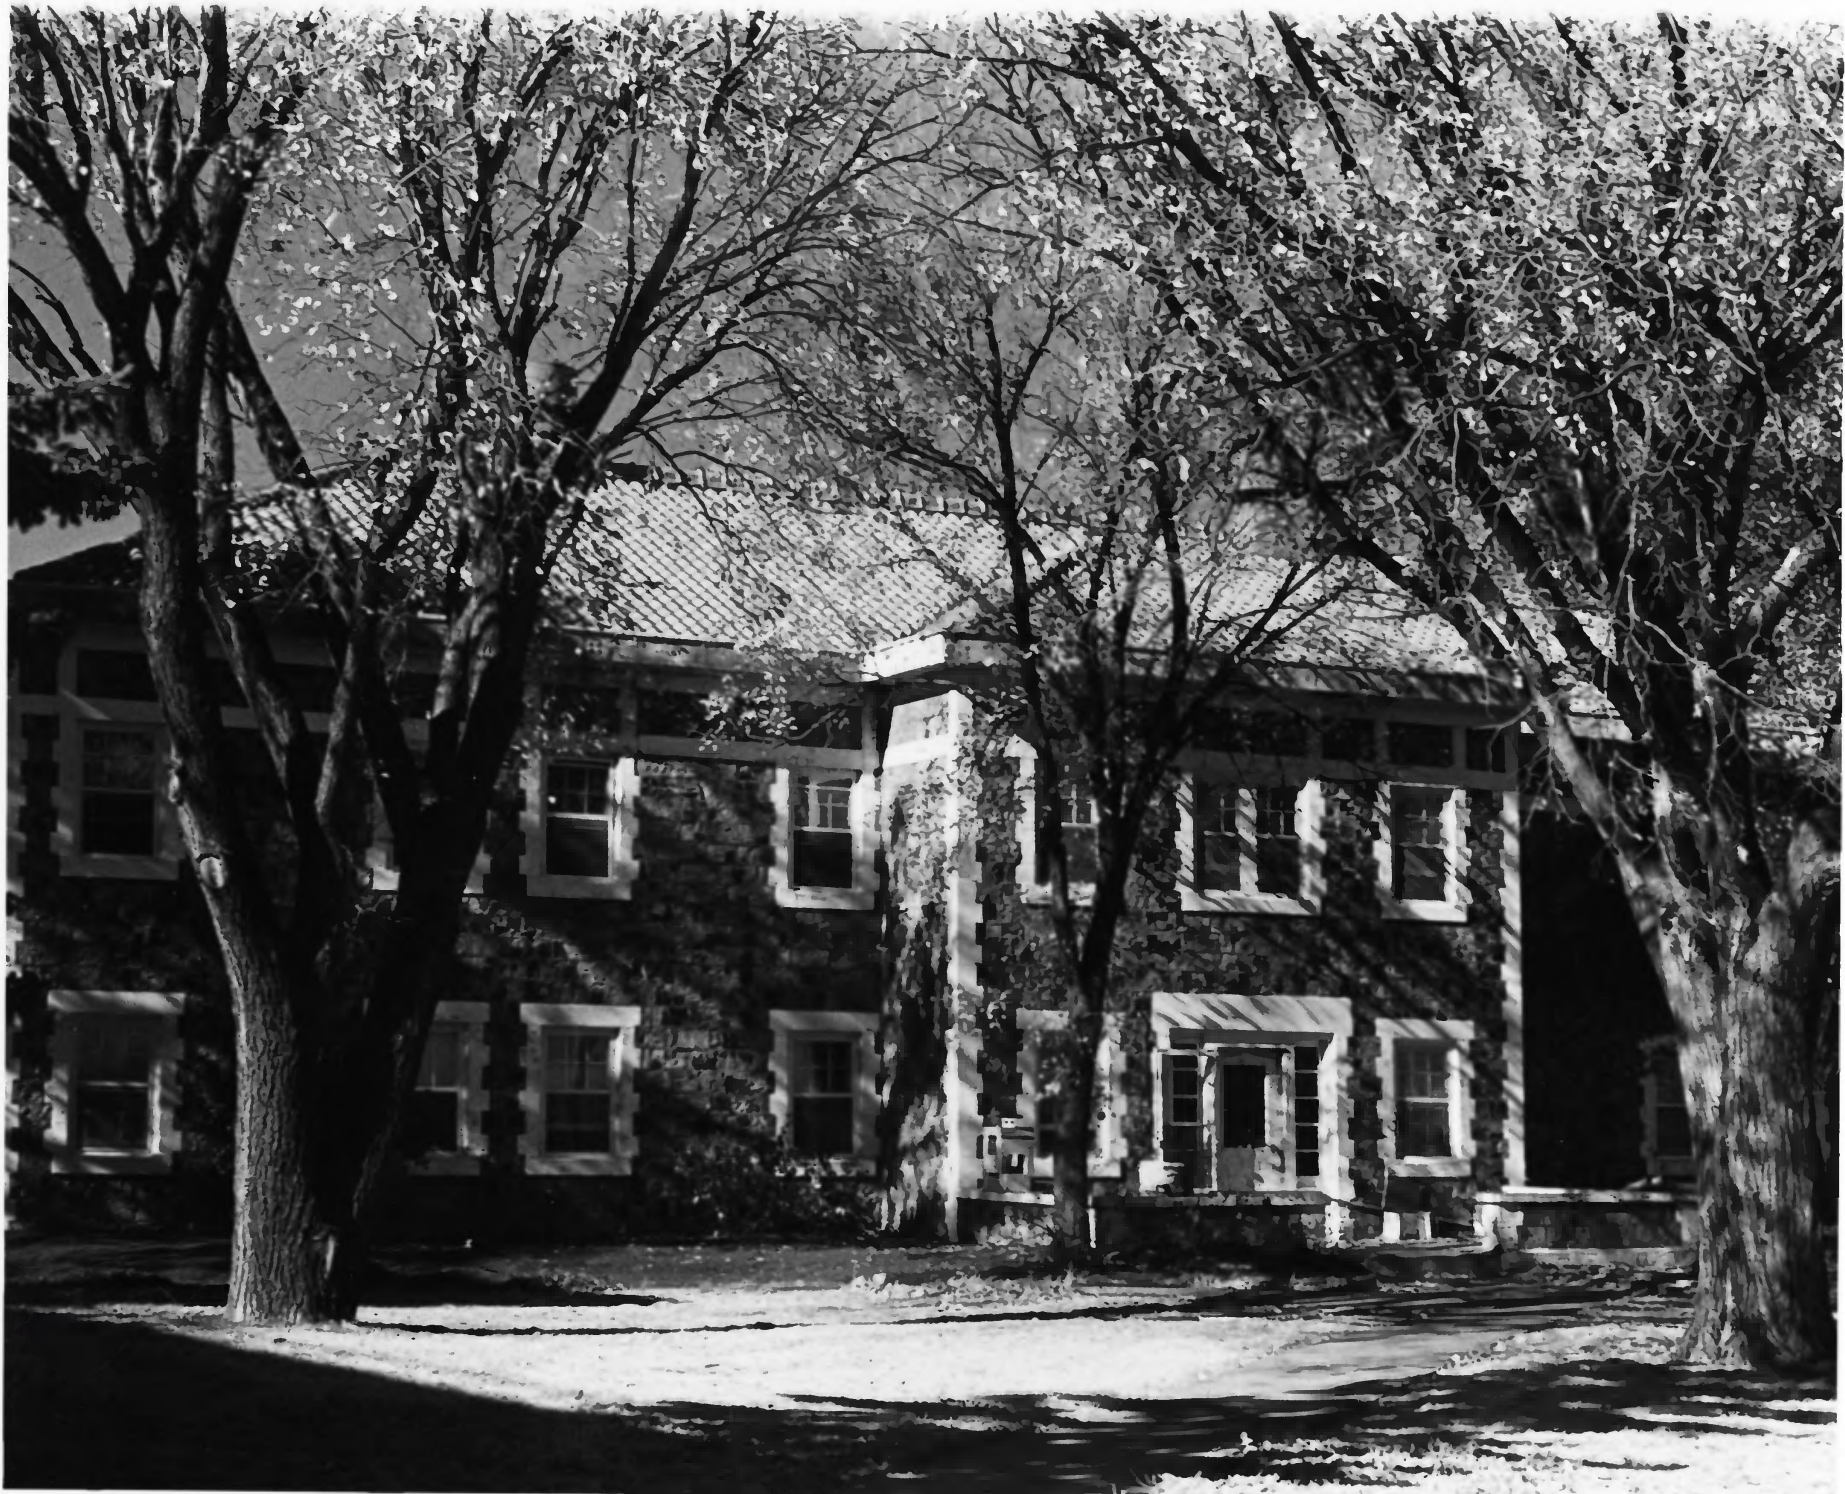

South Dakota State Penitentiary

Cottage

Sioux Falls, SD

Scott Gerloff

October 1976

Historical Preservation Center

Camera Facing Northeast

Photo #8 g 26