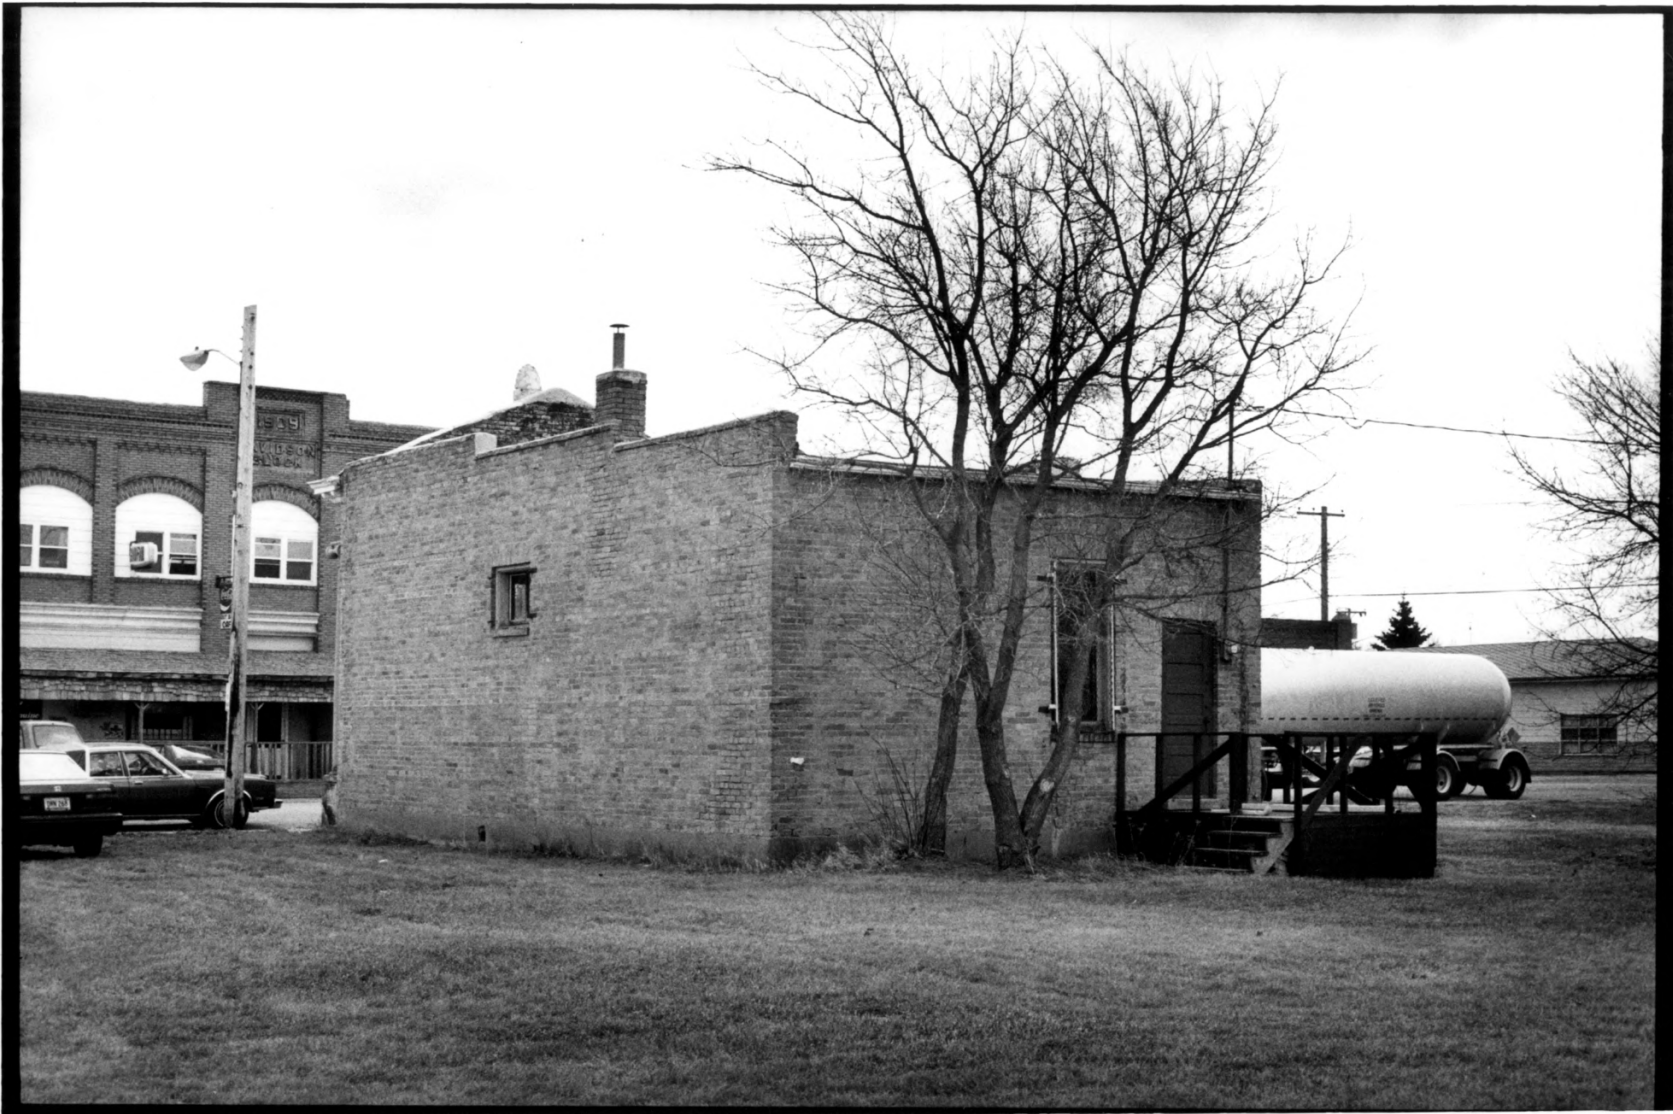

PORTAL STATE BANK

PORTAL STATE BANK

BURKE COUNTY, NORTH DAKOTA

ROLENE SCHLIESMAN

30 APRIL 1996

NEG: STATE HISTORICAL SOCIETY OF ND

SOUTHEAST (FRONT) AND SOUTHWEST ELEVATIONS,
CAMERA FACING NORTHEAST

PHOTO #1

PORTAL STATE BANK

BURKE COUNTY, NORTH DAKOTA

ROLENE SCHLIESMAN

30 APRIL 1996

NEG: STATE HISTORICAL SOCIETY OF ND

NORTHEAST AND NORTHWEST (REAR) ELEVATIONS

CAMERA FACING SOUTHWEST

PHOTO #2

PORTAL STATE BANK

BURKE COUNTY, NORTH DAKOTA

ROLENE SCHLIESMAN

30 APRIL 1996

NEG: STATE HISTORICAL SOCIETY OF ND

INTERIOR VIEW TOWARD FRONT ELEVATION,

CAMERA FACING SOUTHEAST

PHOTO #3