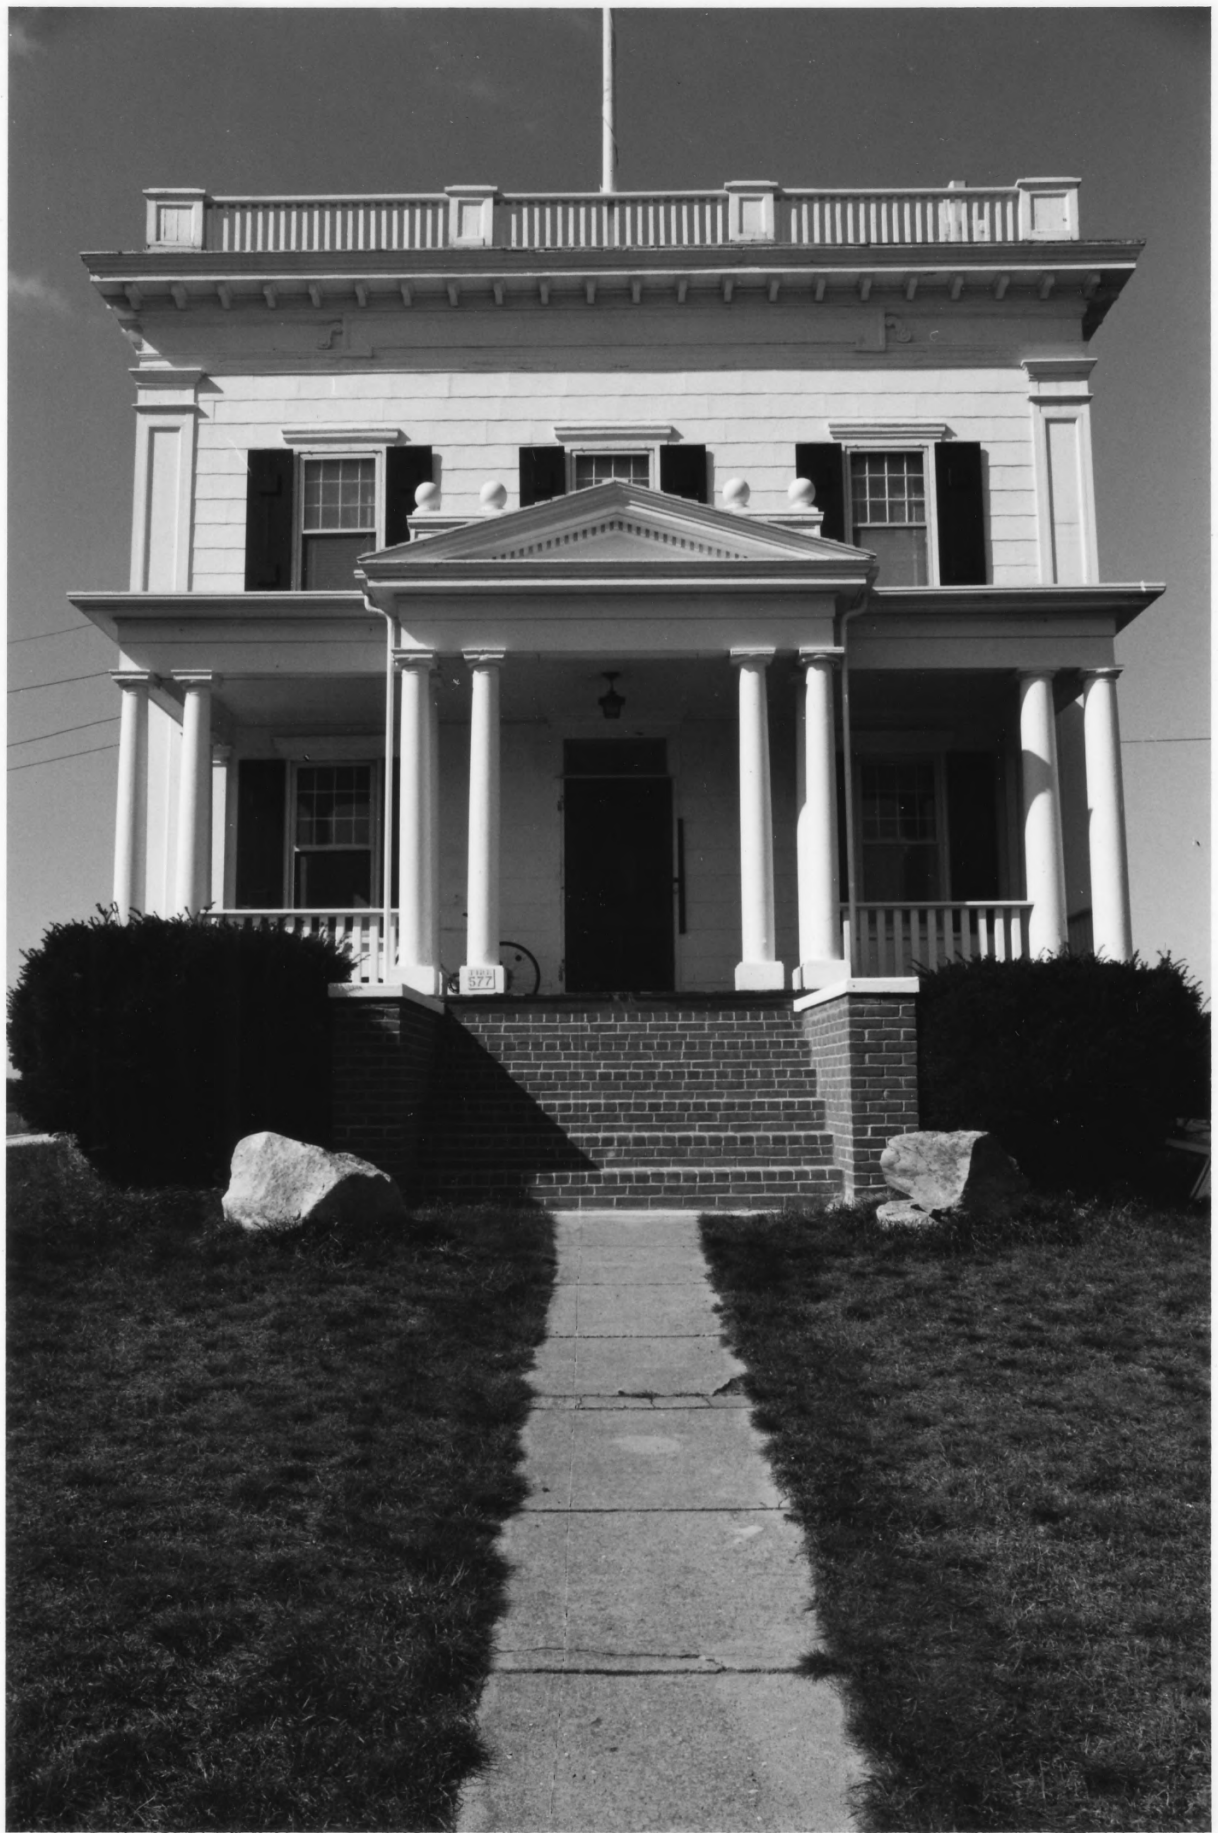

View: View of the station from the southeast: Front
facade on the left, easterly elevation on right.

Photo #1

3
U.S. WEATHER BUREAU STATION
Beach Avenue
New Shoreham, Rhode Island

Photographer: Gerald Abbott

Date: October, 1982

Negative filed at: Block Island Historical Society
Old Town Road
Block Island, RI 02807

View: View of the station from the southwest.

Photo #2

02
U.S. WEATHER BUREAU STATION
Beach Avenue
New Shoreham, Rhode Island