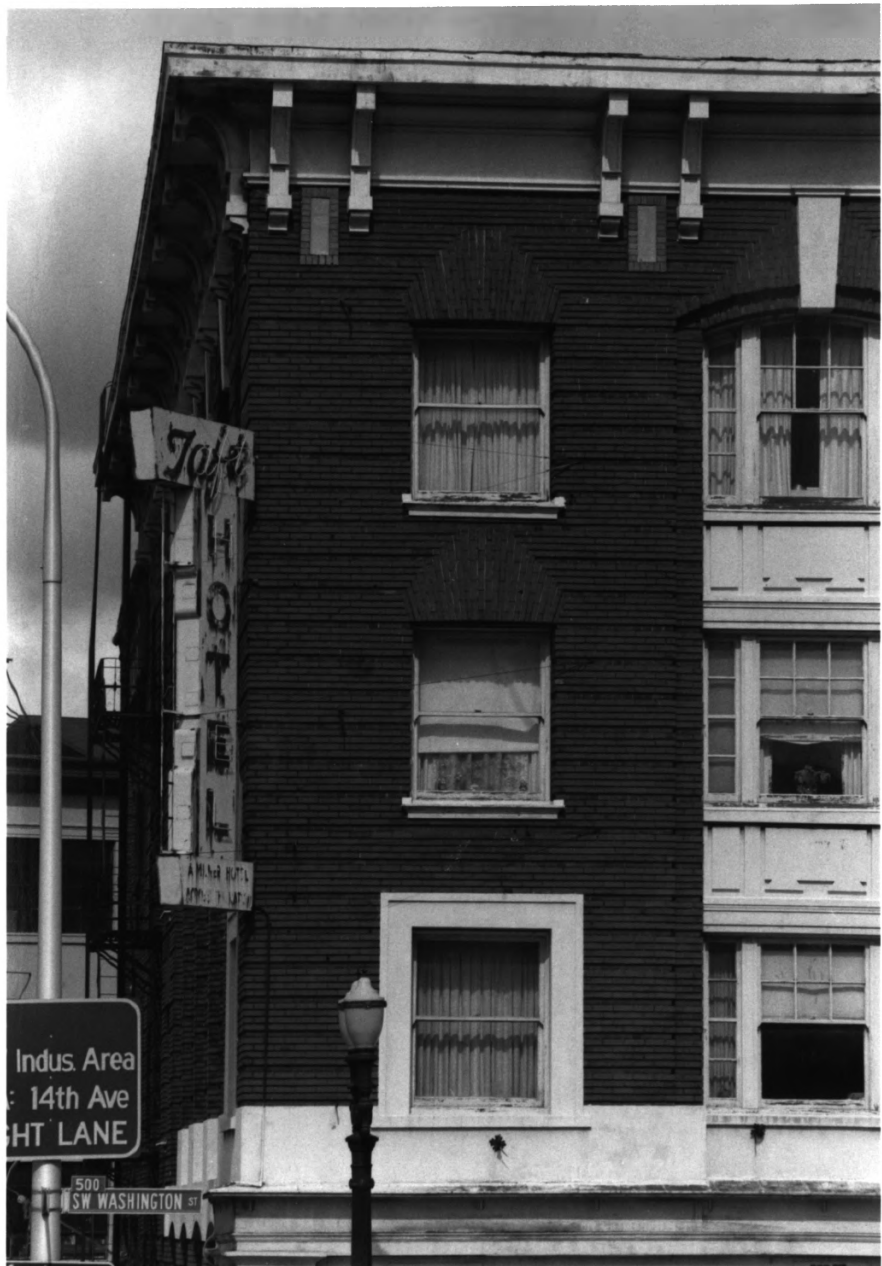

Indus Area
14th Ave
NIGHT LANE

500 SW WASHINGTON ST