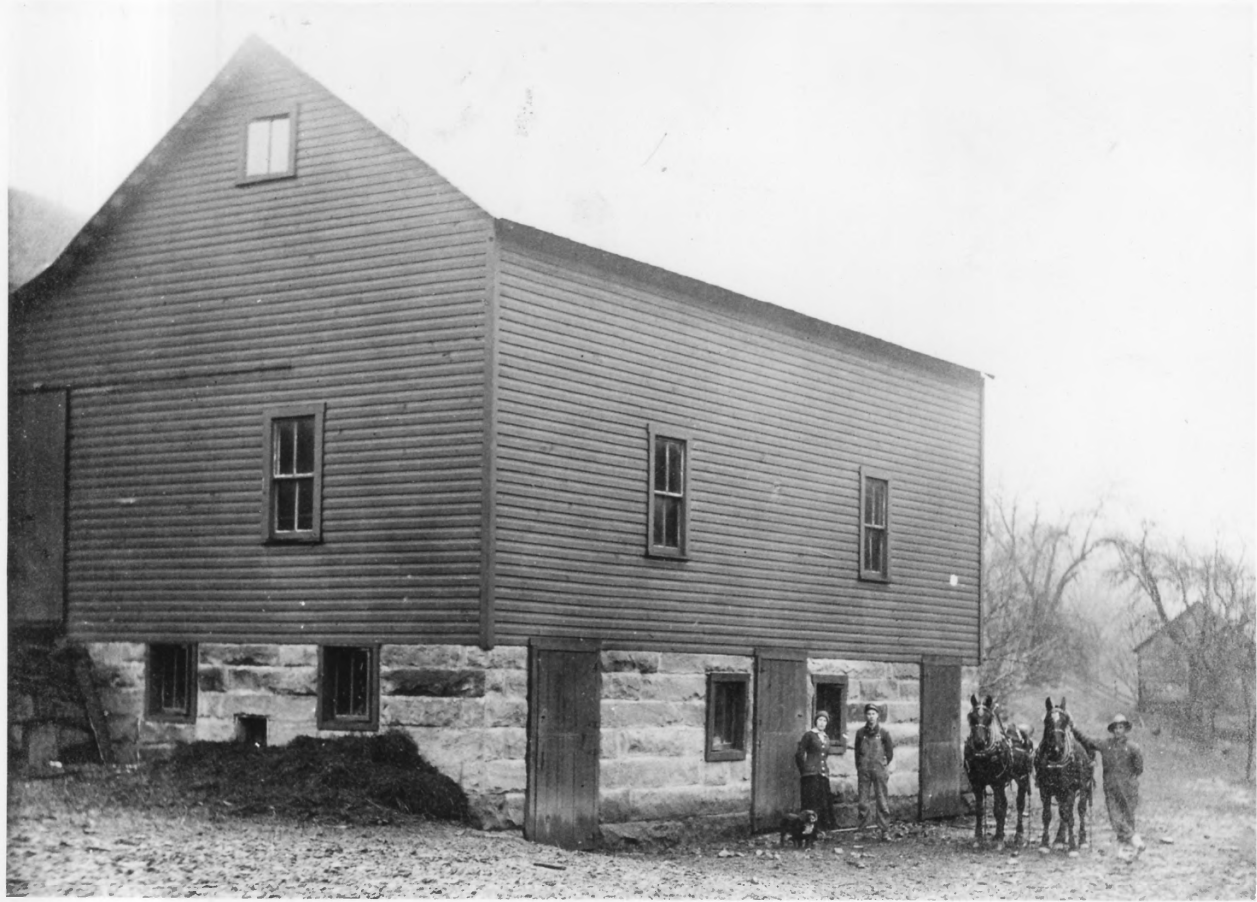

5 OF 7

Property Name: Gamsjager-Wysong Farm  
Location: Little Buck Run, St. Clara, Doddridge  
County

Photo Credit: Photographer Unknown

Date of Photo: September 14, 1906

Description: Taken the day the house was completed (painters still have paint cans and brushes in their hands). West side & front (south) elevations. Gamsjager family & carpenter Frank Hinter appear in photo.

6 OF 7

Property Name: Gamsjager-Wysong Farm

Location: Little Buck Run, St. Clara, Doddridge  
County

Photo Credit: Photographer Unknown

Date of Photo: c. 1920

Description: Photo shows the Gamsjager barn with  
several members of the family and four-footed  
companions. The barn has changed little since  
this photo was made.