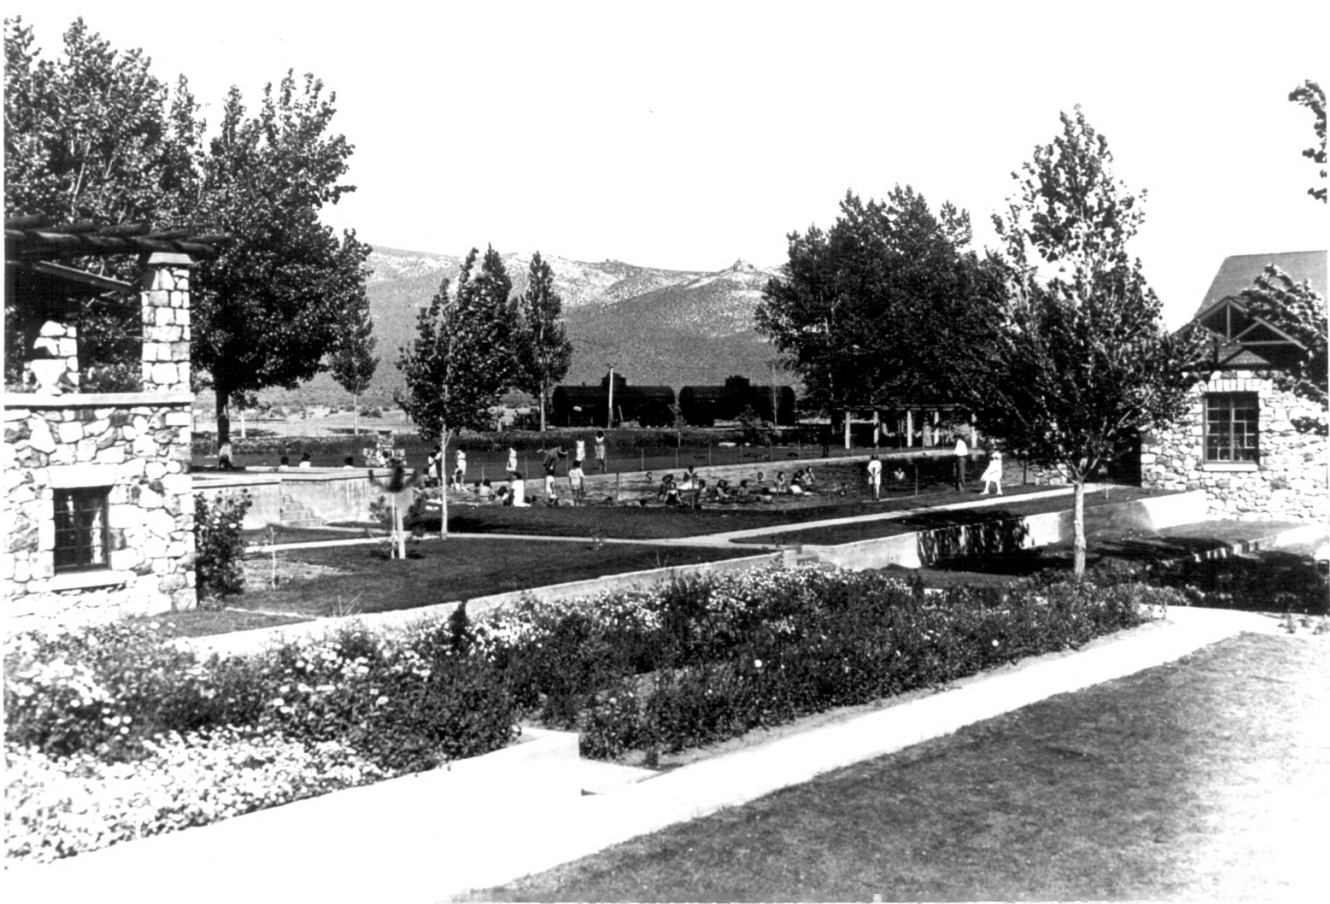

ORIGINAL FRAME EMPLOYEE HOME (no longer there)

STEWART INDIAN SCHOOL, CARSON  
CITY, NEVADA

Unknown, Ca. 1931

Nevada Div. HP&A, Carson City

Wood frame employee housing  
along west side of Wa-Pai-Shone  
Ave. looking southwest.