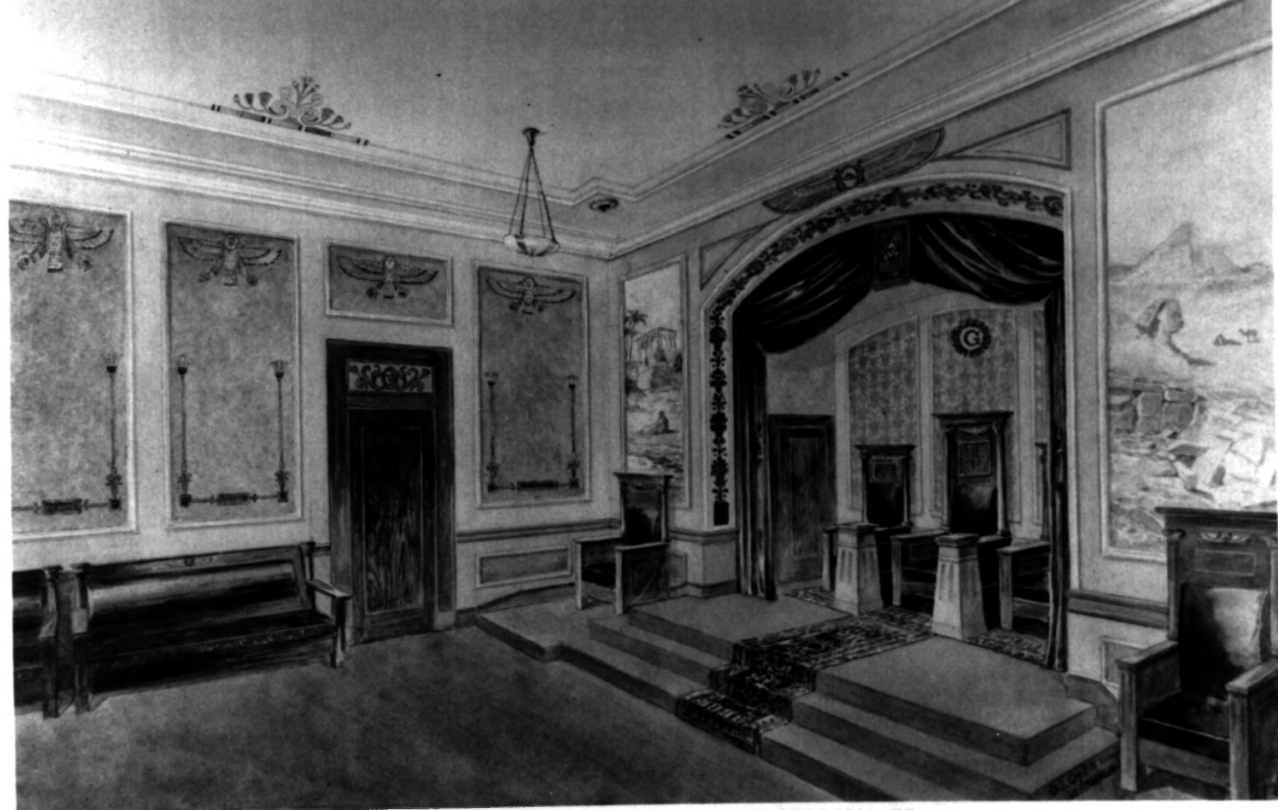

Photograph # 18 of 29

MASONIC Temple Building  
116 South Main Street  
Viroqua, Vernon Co, WI

Photograph #19 of 29

Masonic Temple Building  
116 South Main Street  
Viroqua, Vernon Co, WI

Photograph #20 of 39

Masonic Temple Building

116 South Main Street

Viroqua, Vernon Co, WI

Photograph #21 of 29

LODGE INTERIOR DESIGN (D-65), WATERCOLOR NEW MASONIC TEMPLE, VIROQUA, WI

MASONIC Temple Building (Historic Photograph)  
116 South Main Street  
Viroqua, Vernon Co, WI