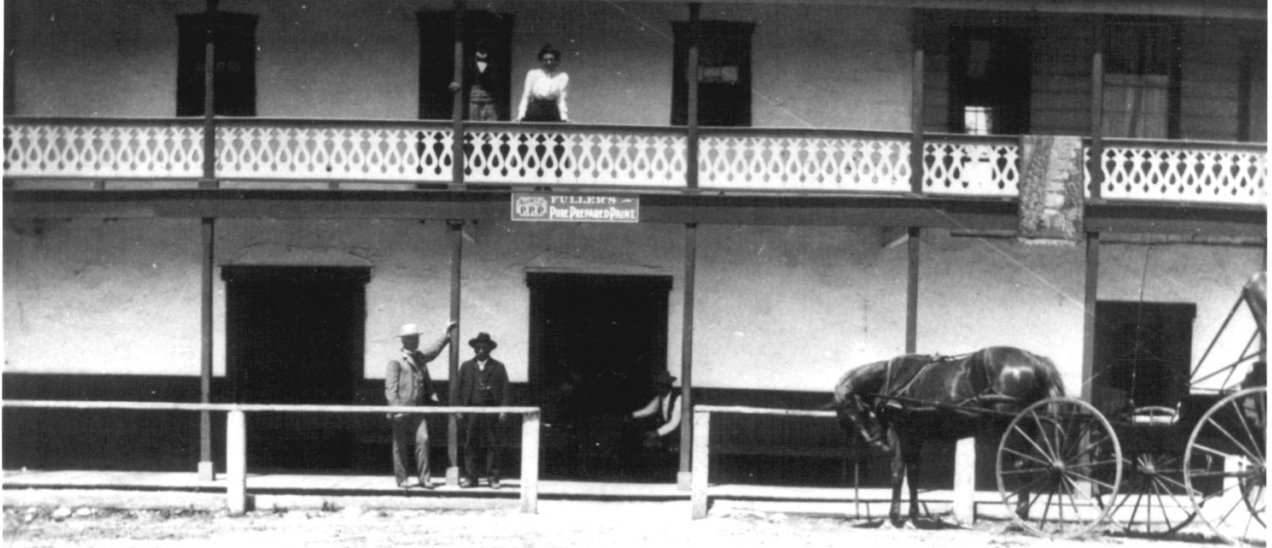

FRENCH HOTEL
J. SALABERRI & CO. L.

FULLER'S
PURE PREPARED WHISKY