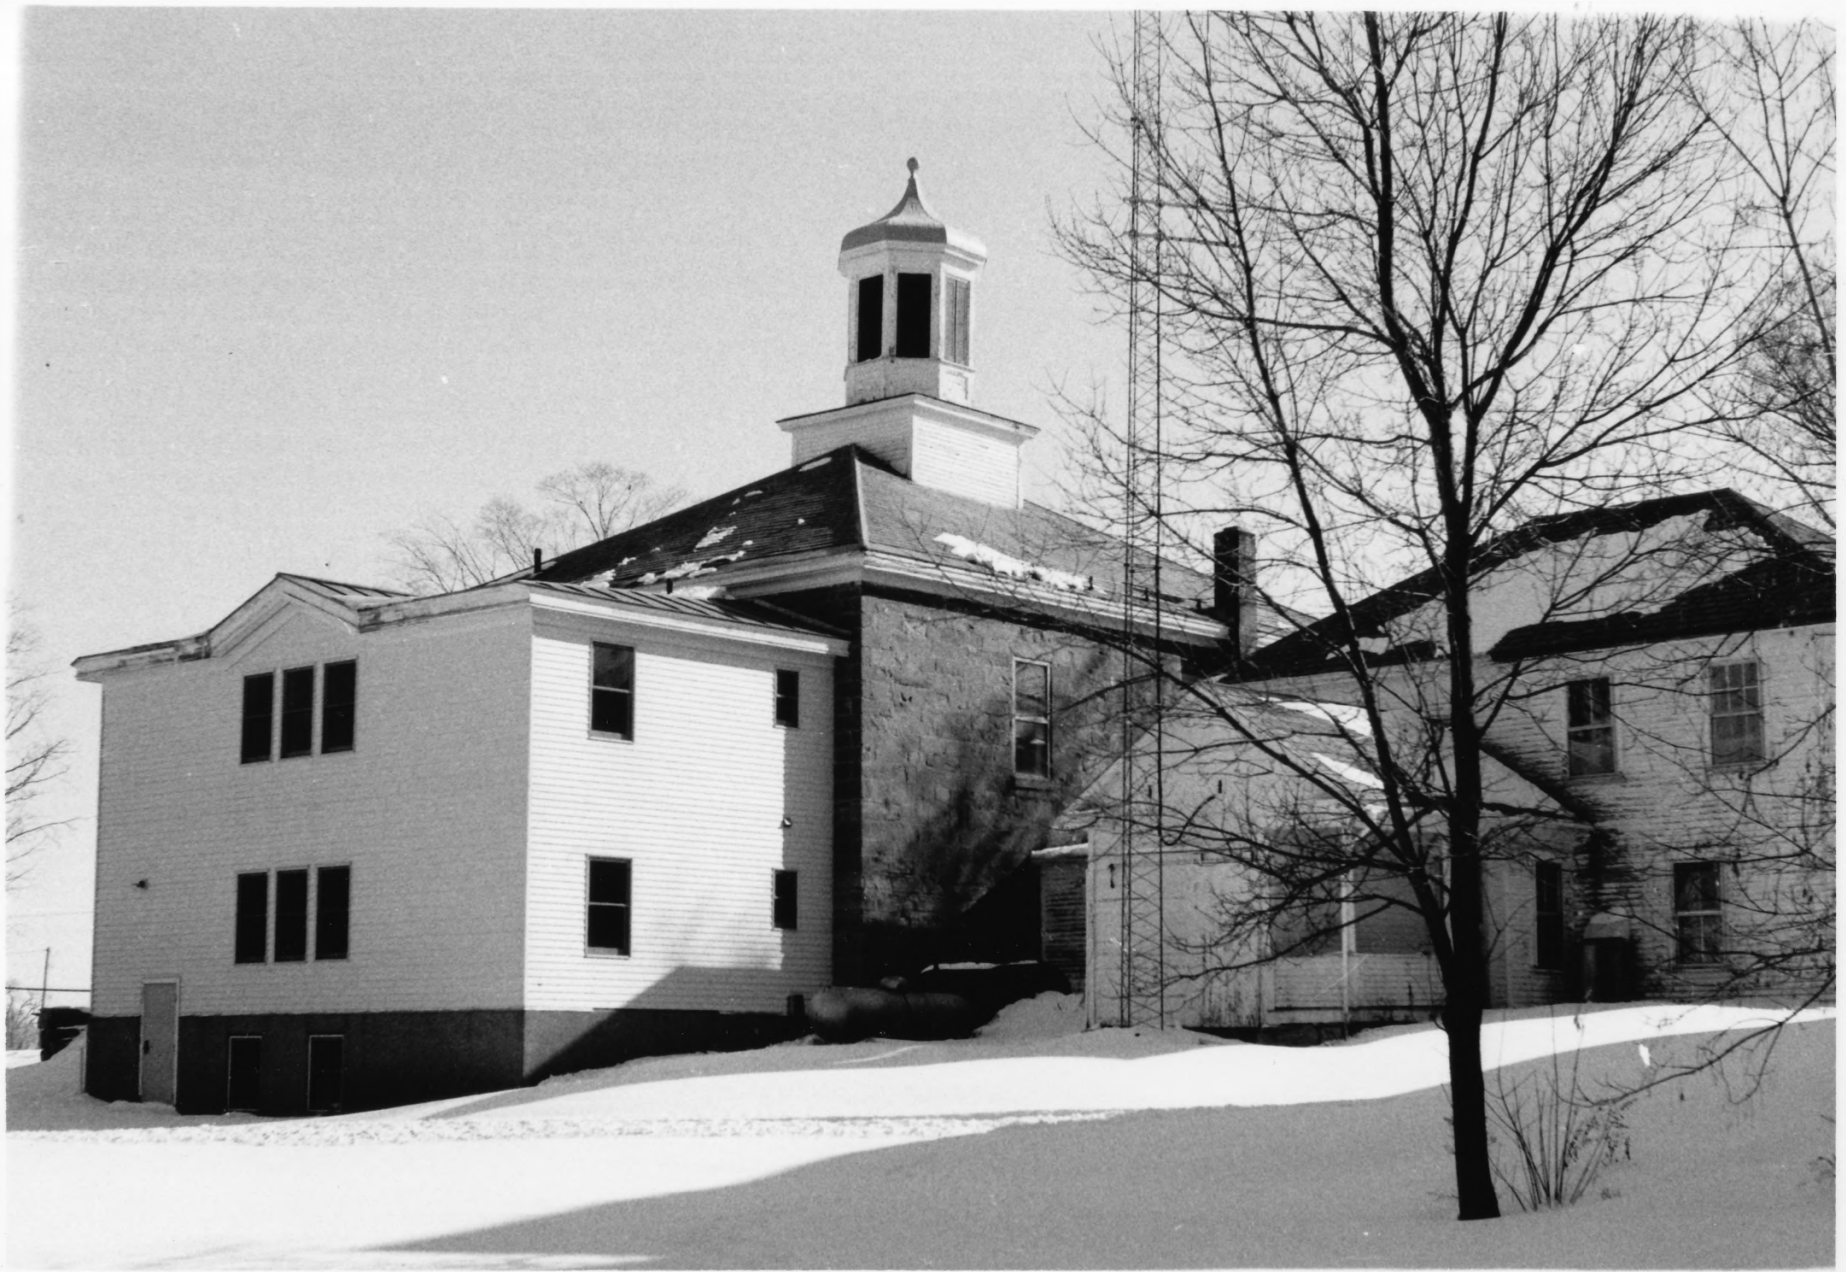

Grand Isle County Courthouse  
North Hero, Grand Isle County, Vermont

Credit: Joanna Oltman

Date: March 1995

Negative on file at VT Division for  
Historic Preservation

View looking west

Photo 1

95-17-1

Grand Isle County Courthouse  
North Hero, Grand Isle County, Vermont

Credit: Joanna Oltramani

Date: March 1995

Negative on file at VT Division for  
Historic Preservation

View looking SW, main facade and side

Photo 2

95-17-4

Grand Isle County Courthouse  
North Hero, Grand Isle County, Vermont

Photo Credit: Joanna Oltram

Date: March 1995

Negative at VT Division for Historic Preservation

View looking W, detail of main facade

Photo # 3

95-17-16

Grand Isle County Courthouse  
North Hero, Grand Isle County, Vermont

95-17-10

Credit: Joanna Ottman

Date: March 1995

Negative on file at VT Division for  
Historic Preservation

View looking SE, rear and side

Photo #4

Grand Isle County Courthouse

North Hero, Grand Isle County, Vermont