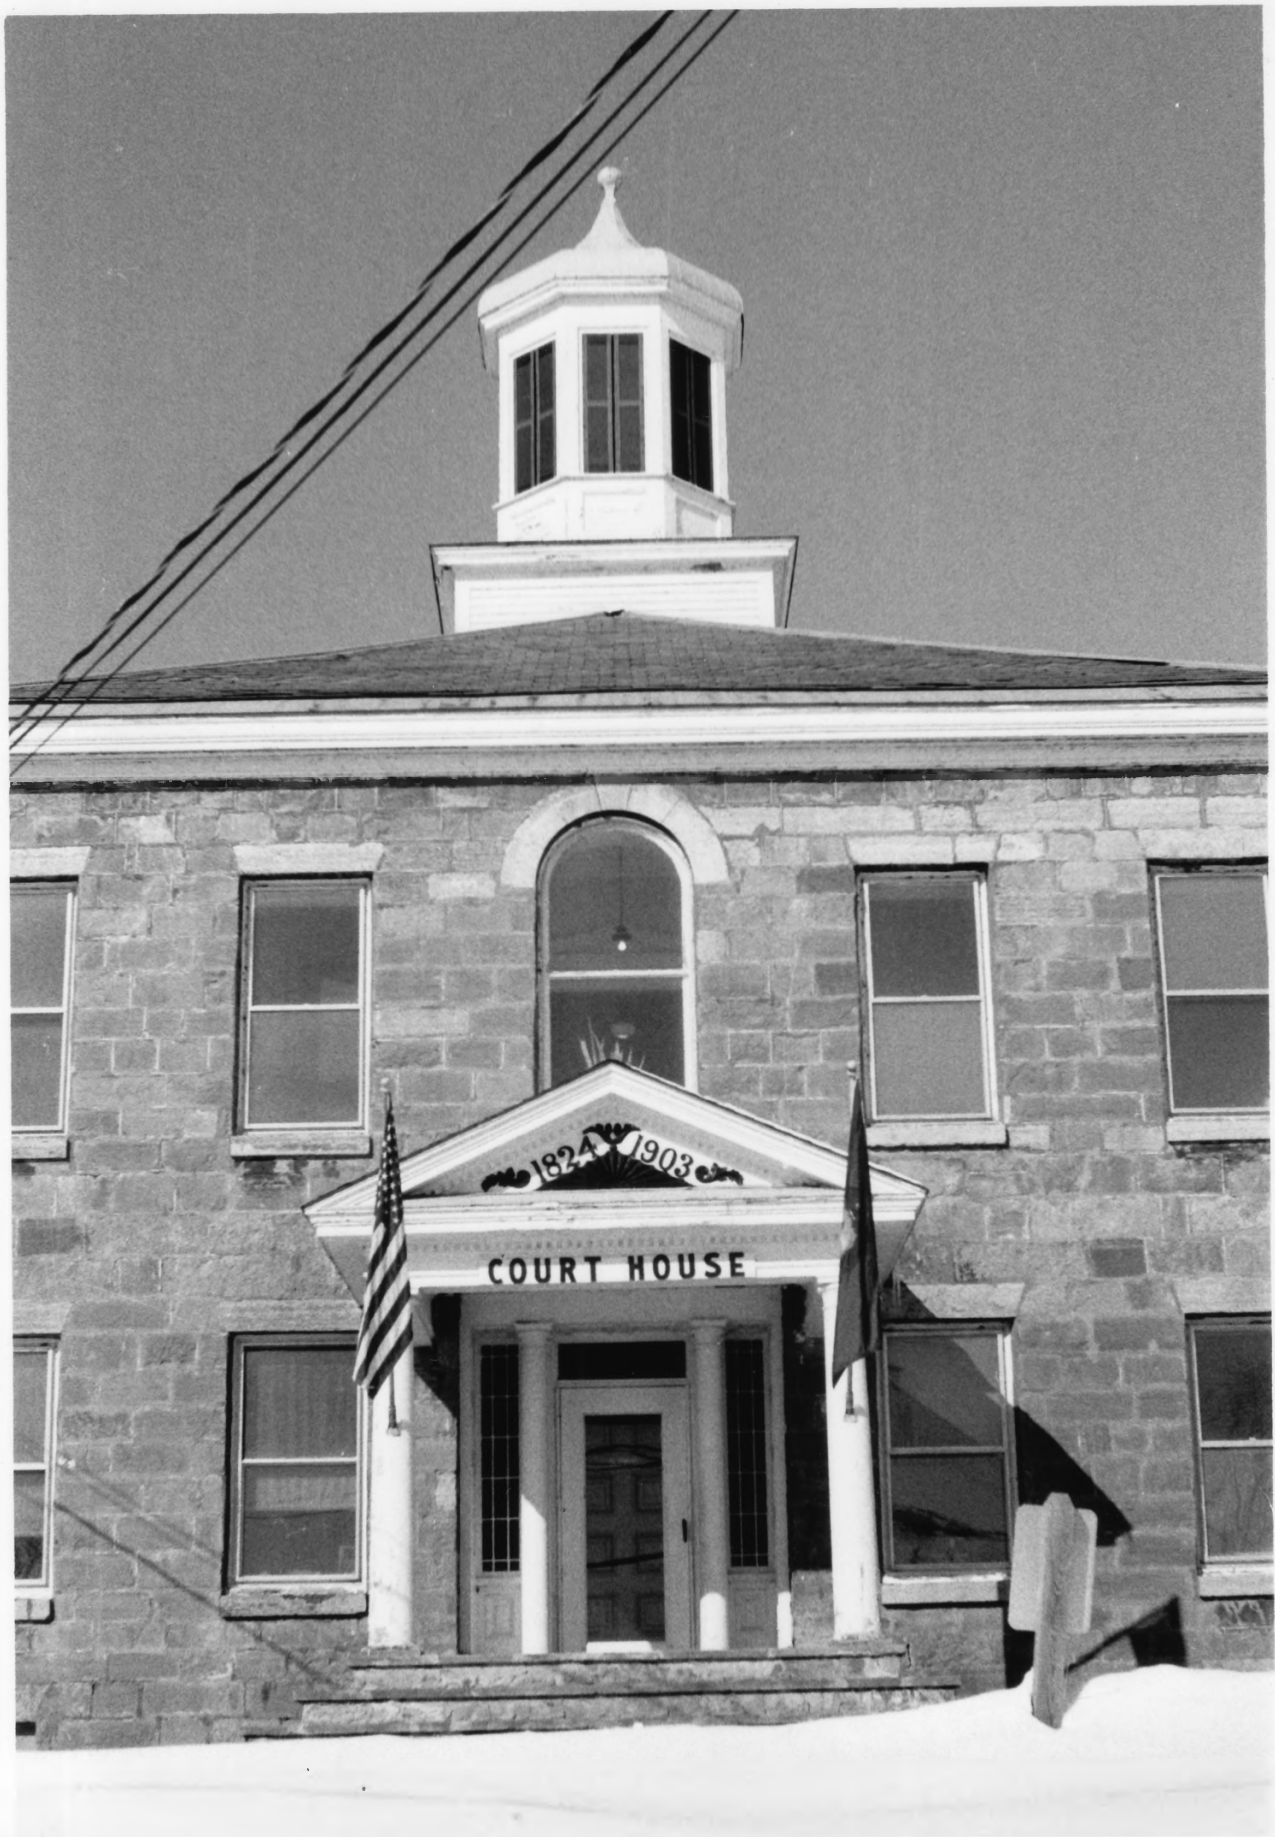

Grand Isle County Courthouse  
North Hero, Grand Isle County, Vermont

Credit: Joanna Oltman

Date: March 1995

Negative on file at VT Division for  
Historic Preservation

View looking west

Photo 1

95-17-1

Grand Isle County Courthouse  
North Hero, Grand Isle County, Vermont

Credit: Joanna Oltramani

Date: March 1995

Negative on file at VT Division for  
Historic Preservation

View looking SW, main facade and side

Photo 2

95-17-4

Grand Isle County Courthouse  
North Hero, Grand Isle County, Vermont

Photo Credit: Joanna Oltram

Date: March 1995

Negative at VT Division for Historic Preservation

View looking W, detail of main facade

Photo # 3

95-17-16

Grand Isle County Courthouse  
North Hero, Grand Isle County, Vermont

95-17-10

Credit: Joanna Ottman

Date: March 1995

Negative on file at VT Division for  
Historic Preservation

View looking SE, rear and side

Photo #4

Grand Isle County Courthouse

North Hero, Grand Isle County, Vermont