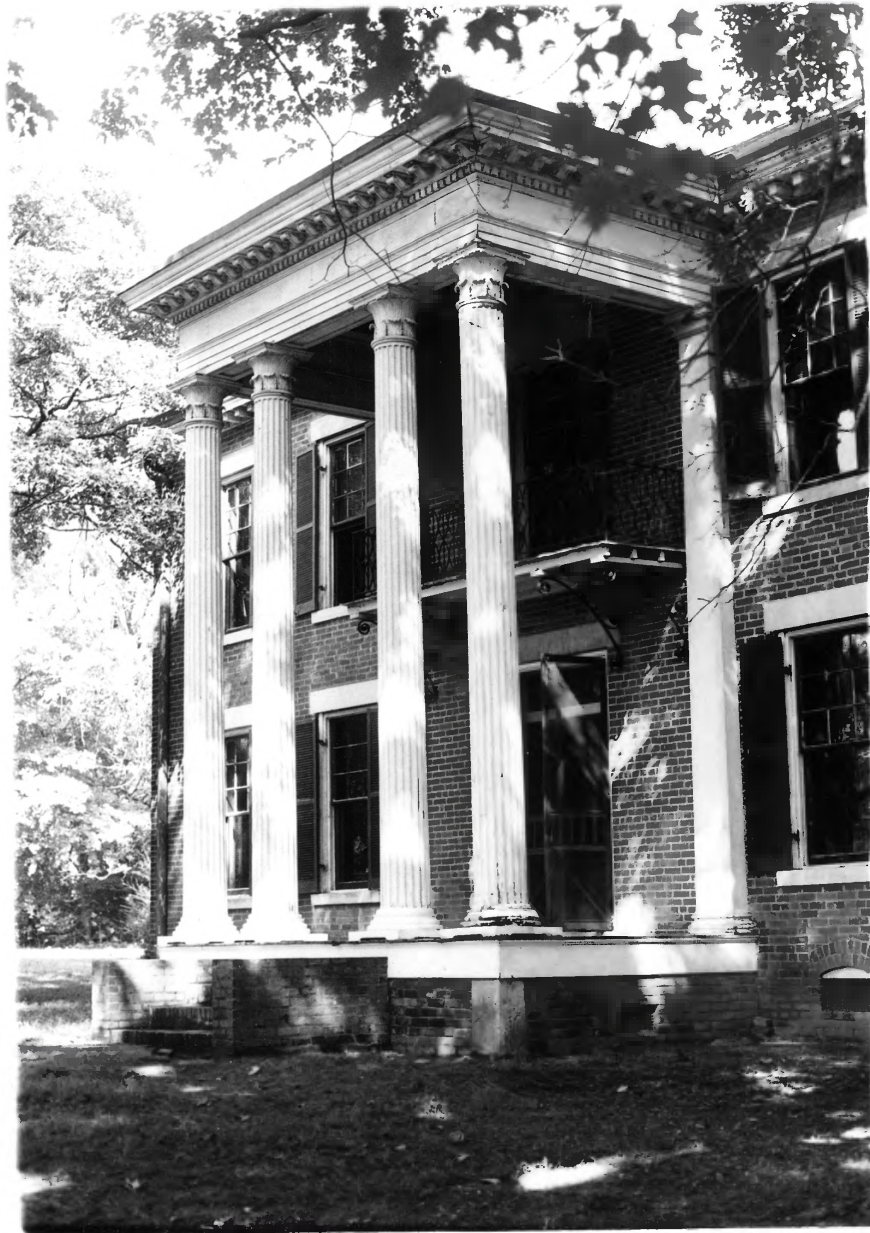

Idlewild

Trenton, Todd County, Kentucky

Jayne C. Henderson Sept. 1979

Kentucky Heritage Commission

Frankfort, Kentucky

APR 10 1980

JAN 29 1980

Photo 1 of 7

Facade--taken from the southwest.

Idlewild

Trenton, Todd County, Kentucky

Jayne C. Henderson Sept. 1979

Kentucky Heritage Commission

Frankfort, Kentucky

Photo 2 of 7

Portico--taken from the south.