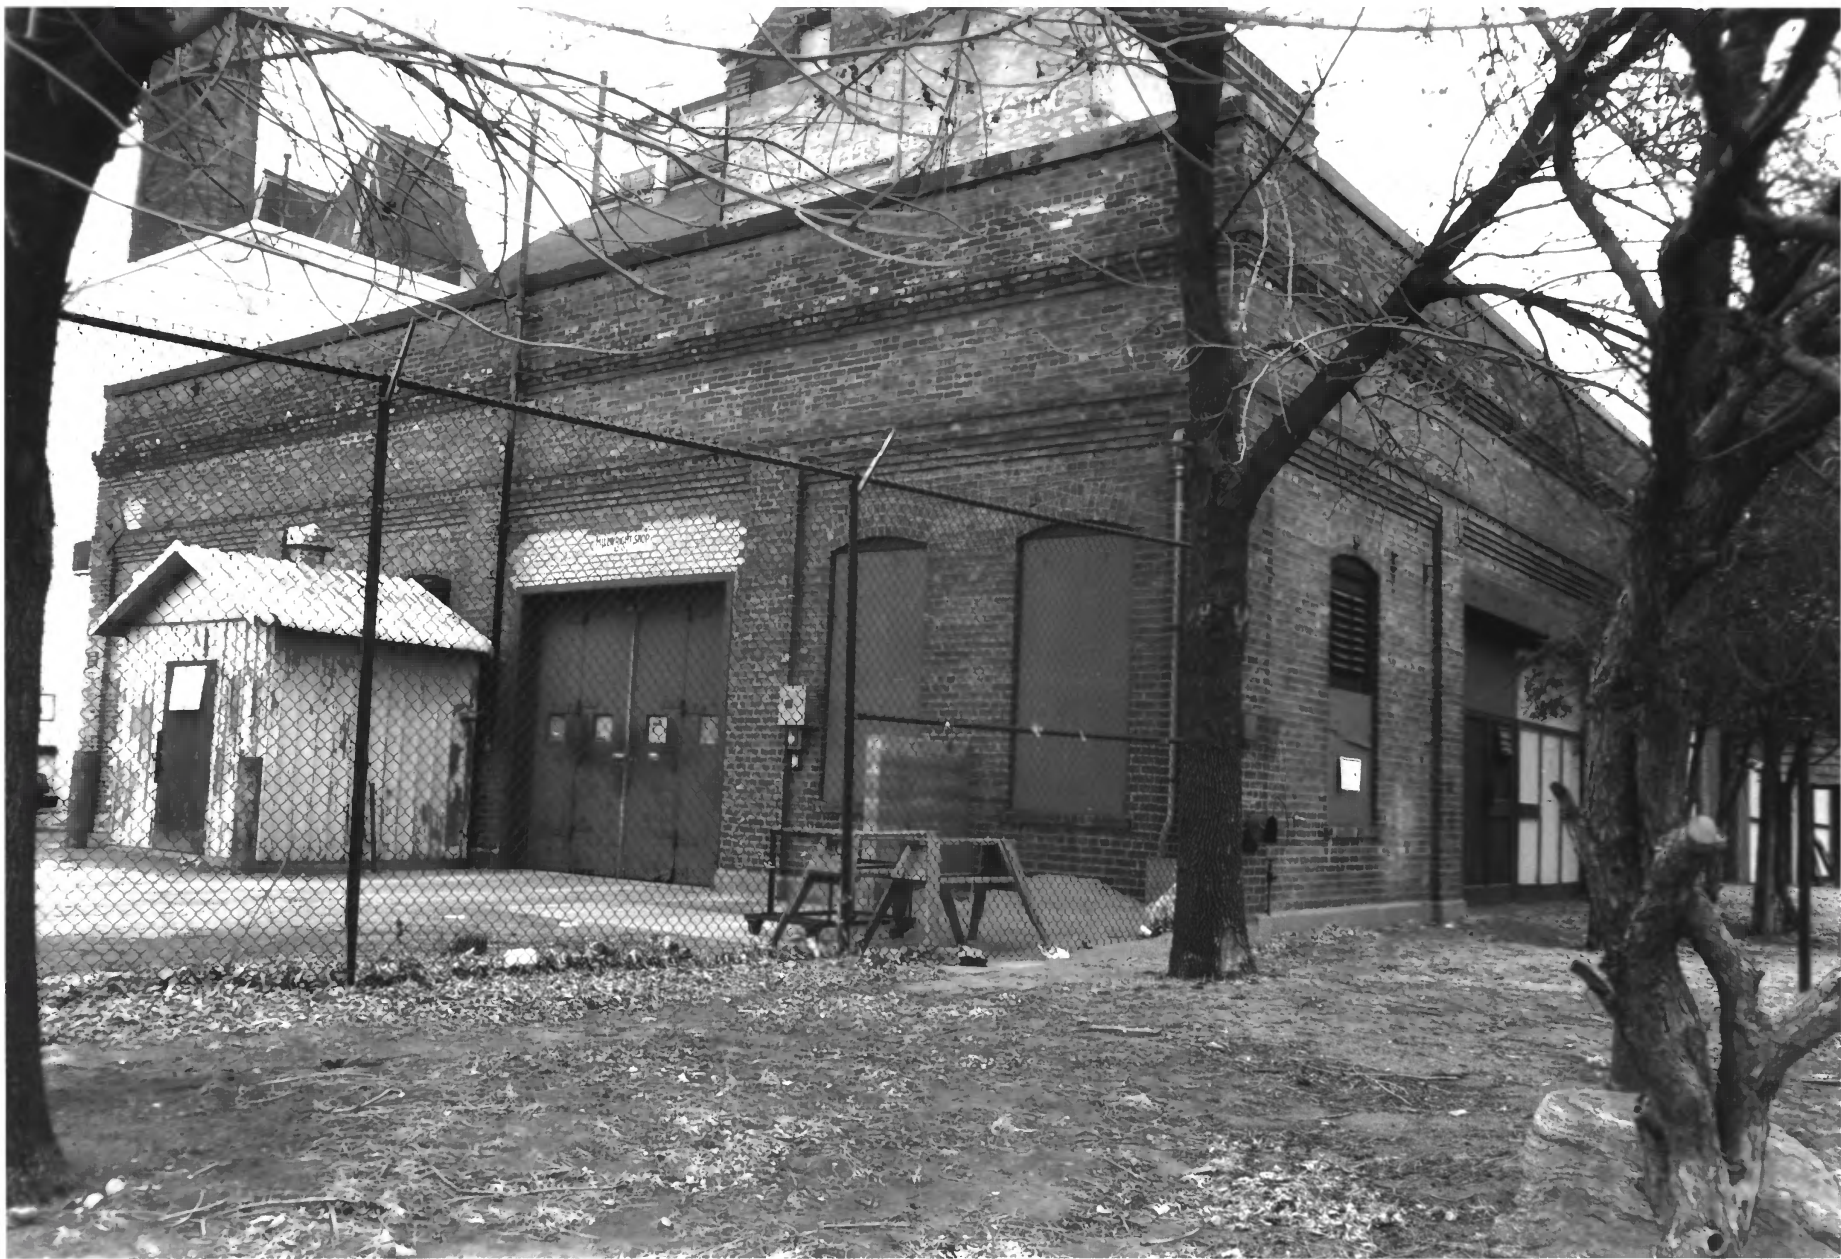

Minneapolis Brewing Company Historic District

Hennepin Co., MN

010528-24