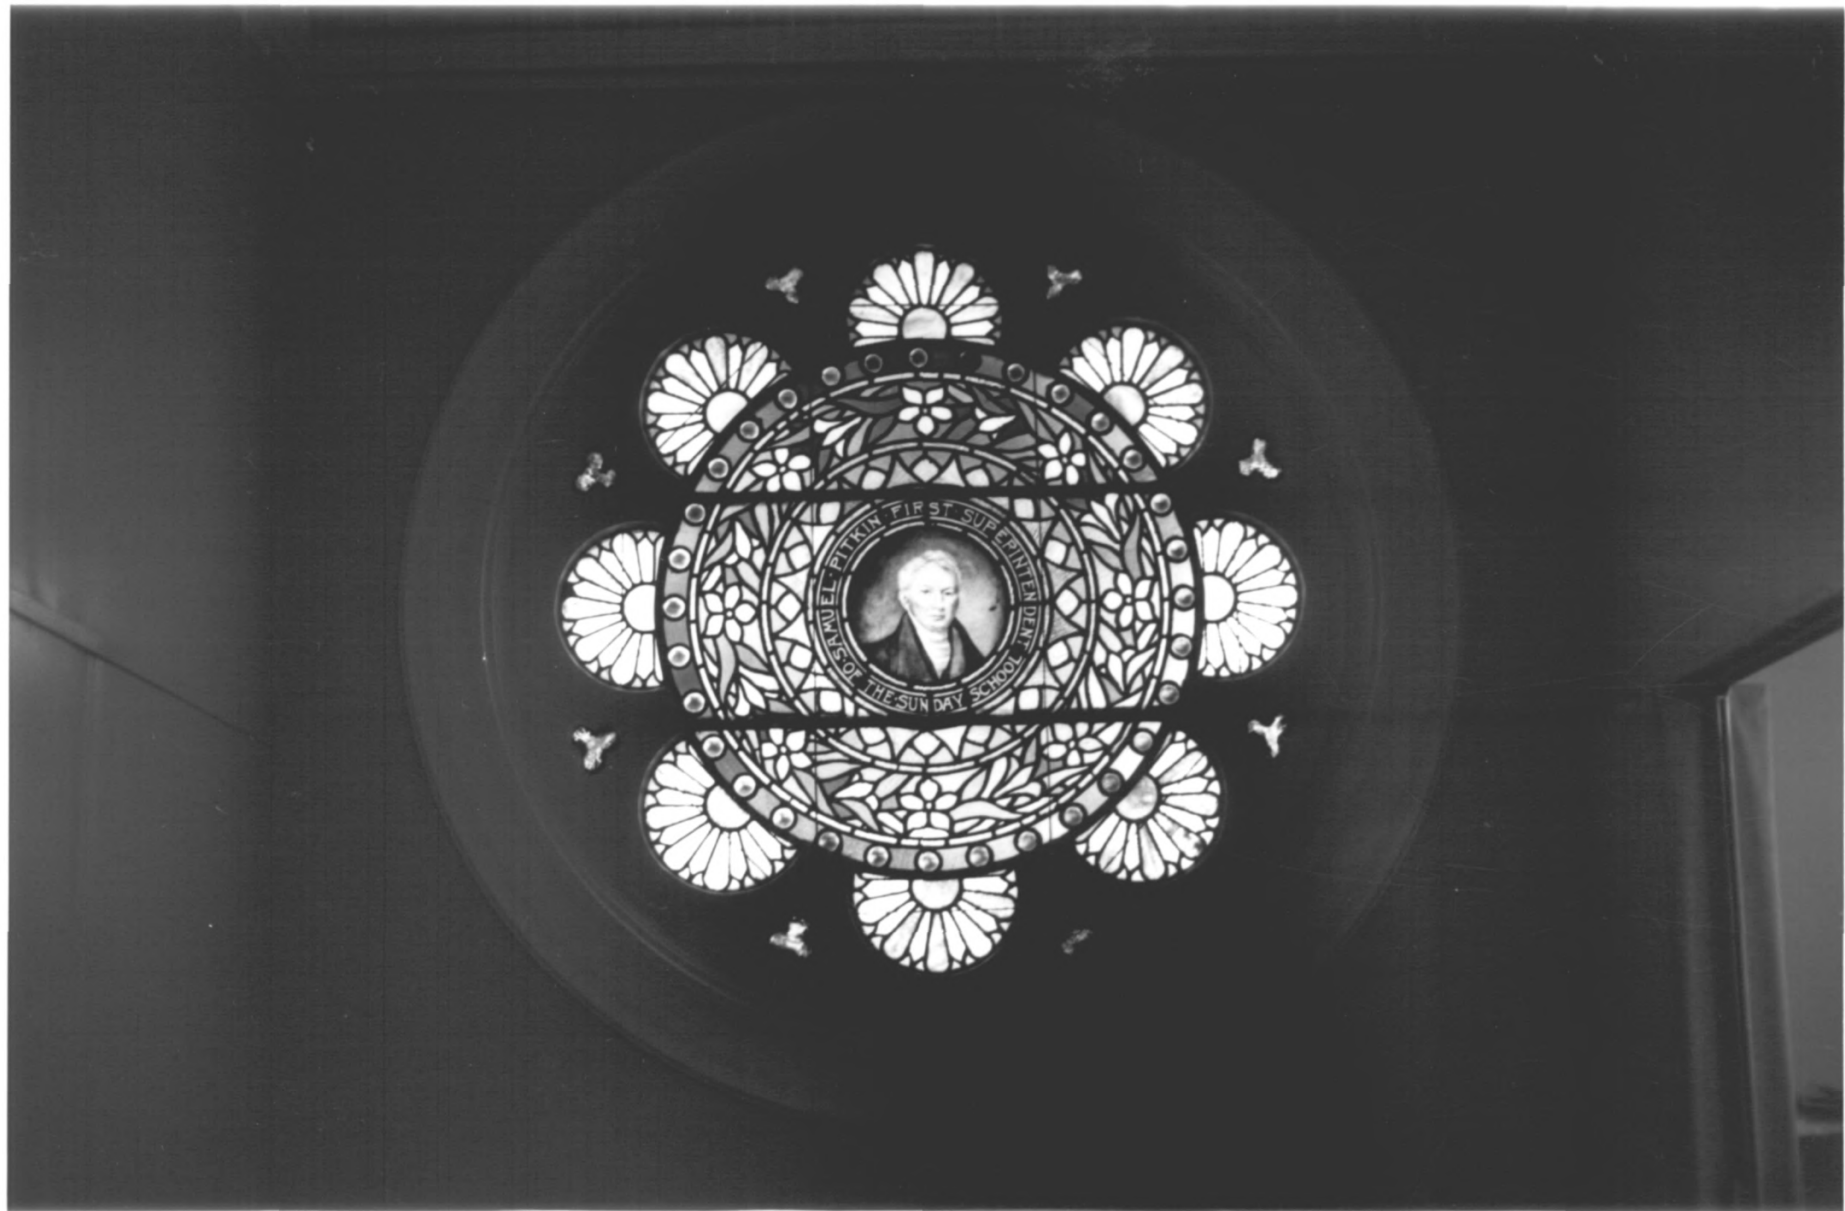

B. Clouette Photo, 6/79

FEB 23 1982

Negative with Connecticut Historical Commission  
Hartford, CT

Interior, gallery, showing old seats, view south 4

First Congregational Church of East Hartford

East Hartford, CT