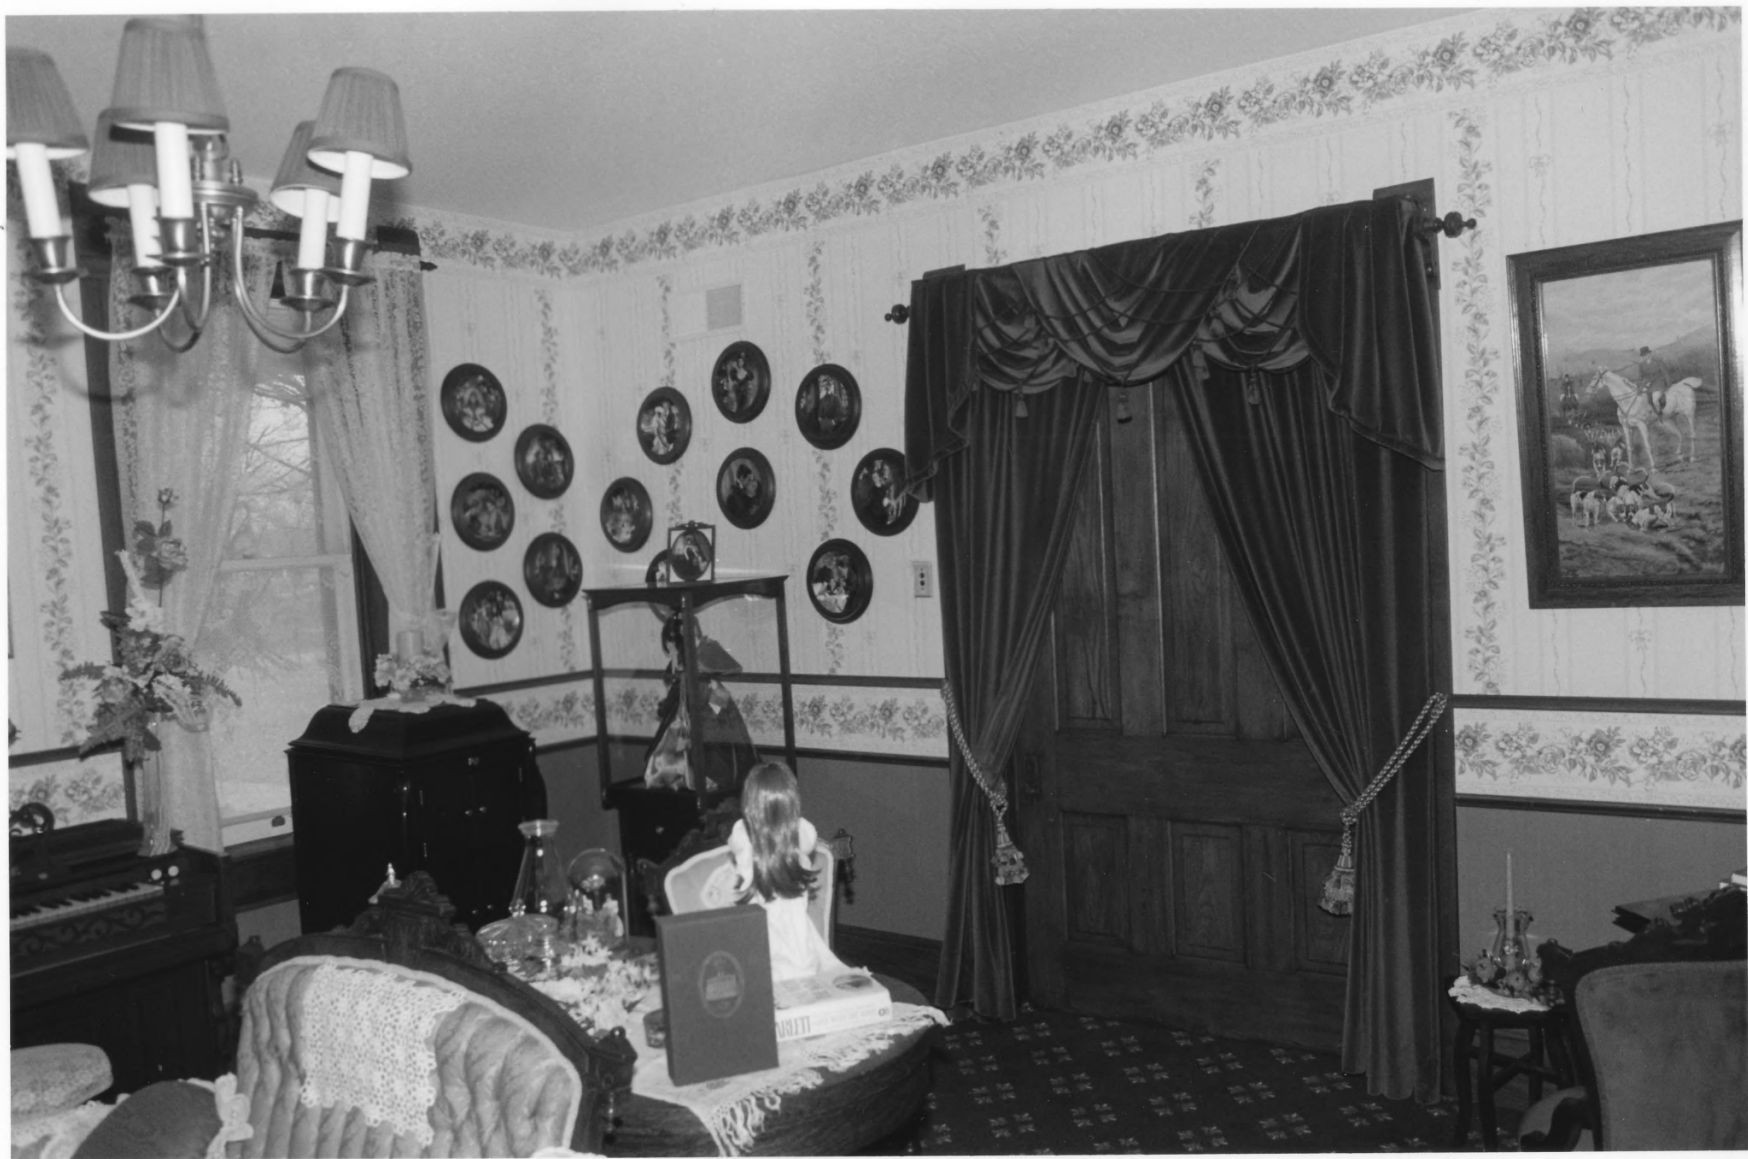

BERKELEY COUNTY, WV

MIKE GIOLIS

NOV. 1993

SHPO, CHARLESTON, WV

PARLOR LOOKING NORTH EAST

8 OF 17

RAUCH HOUSE
BERKELEY COUNTY, WV

MIKE GIOLIS