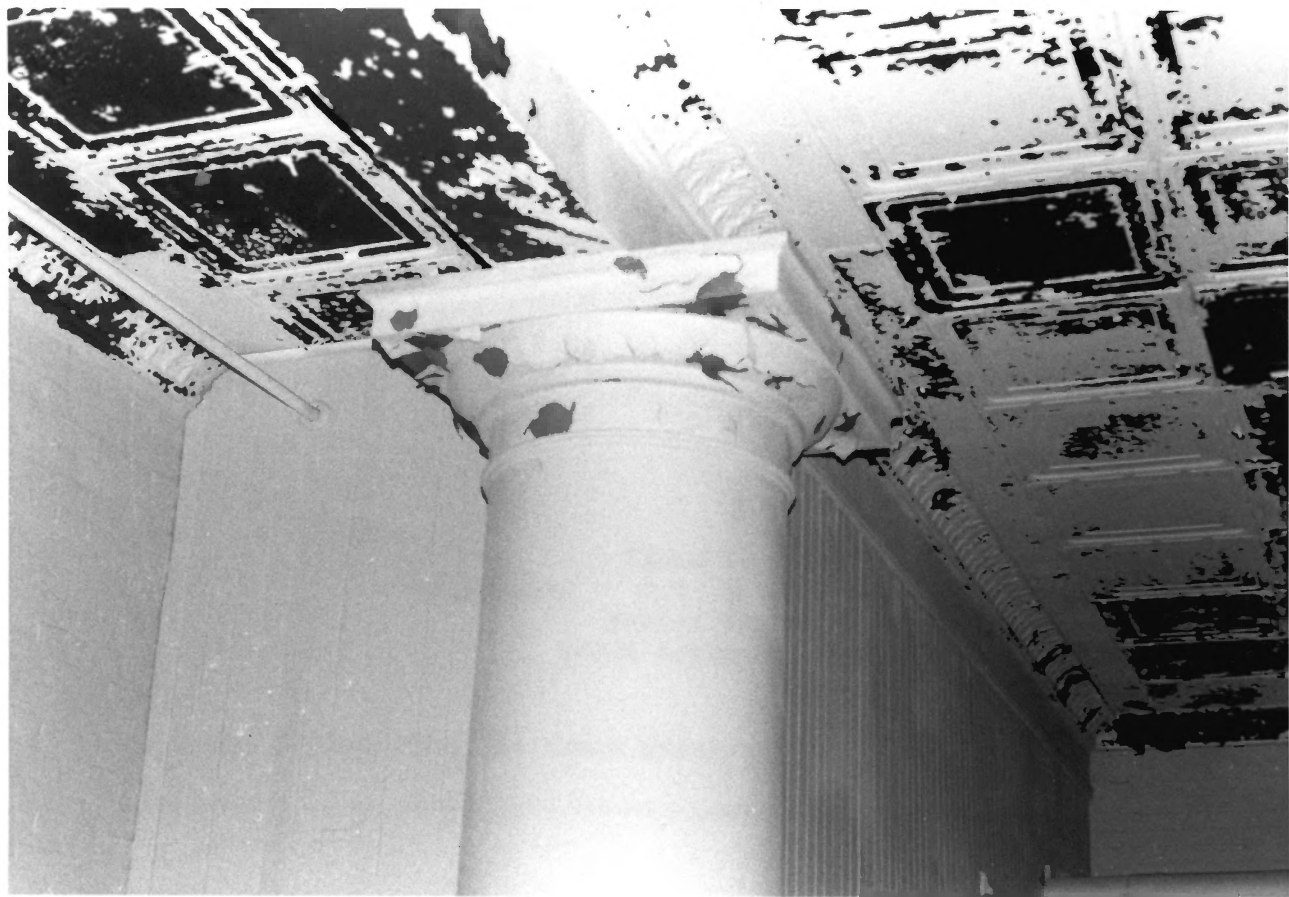

Photo By: Hattie Fields Russell

Neg. Loc.: Gottlieb Fostel, P. C. - Architects

100 East Biddle Street

Baltimore, Maryland 21202

September 5, 1985

balustrade, rear stairway (camera facing southwest)

23/26

Former School No. 27