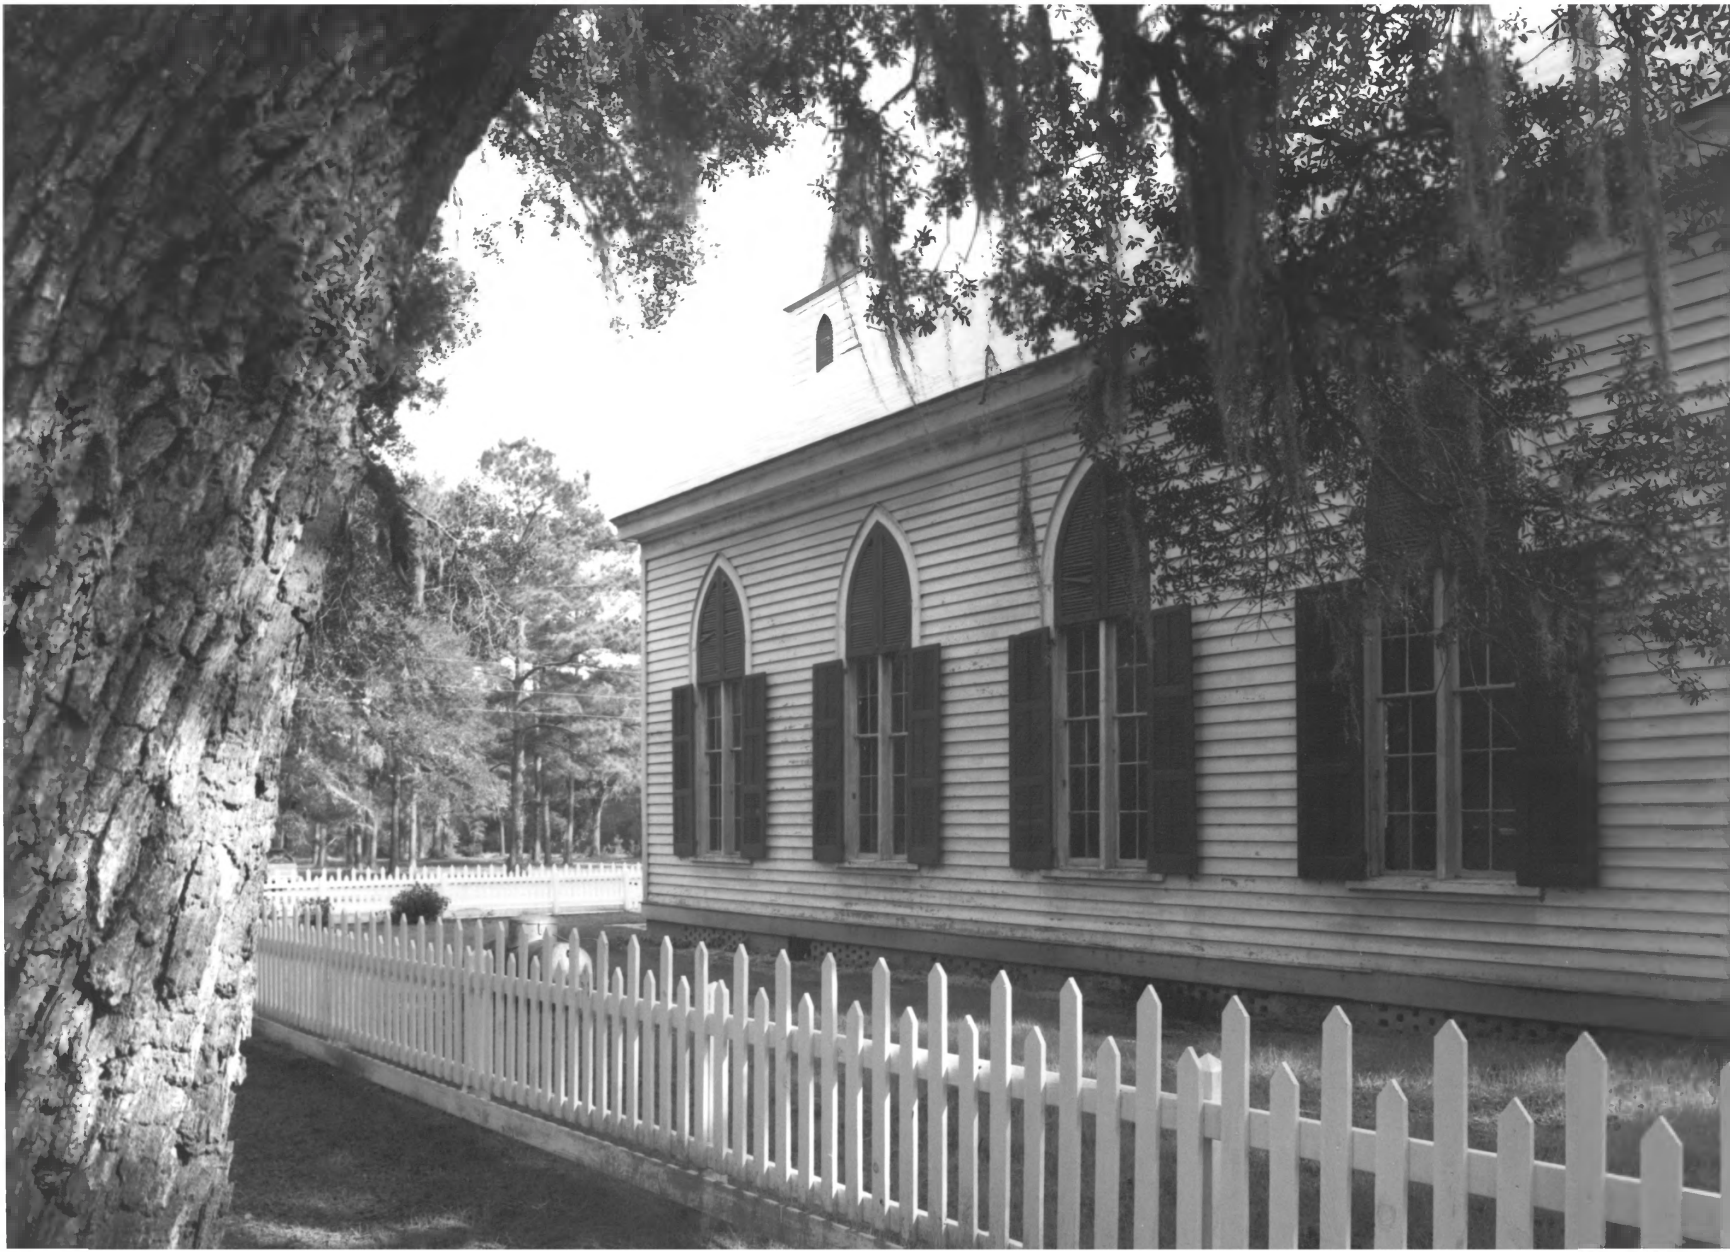

WALTHOURVILLE PRESBYTERIAN CHURCH

Walthourville, Long County, Georgia

Photographer: James R. Lockhart

Negative Filed: Georgia Department of
Natural Resources

Date: November 1986

2 of 9: North view; photographer facing south.