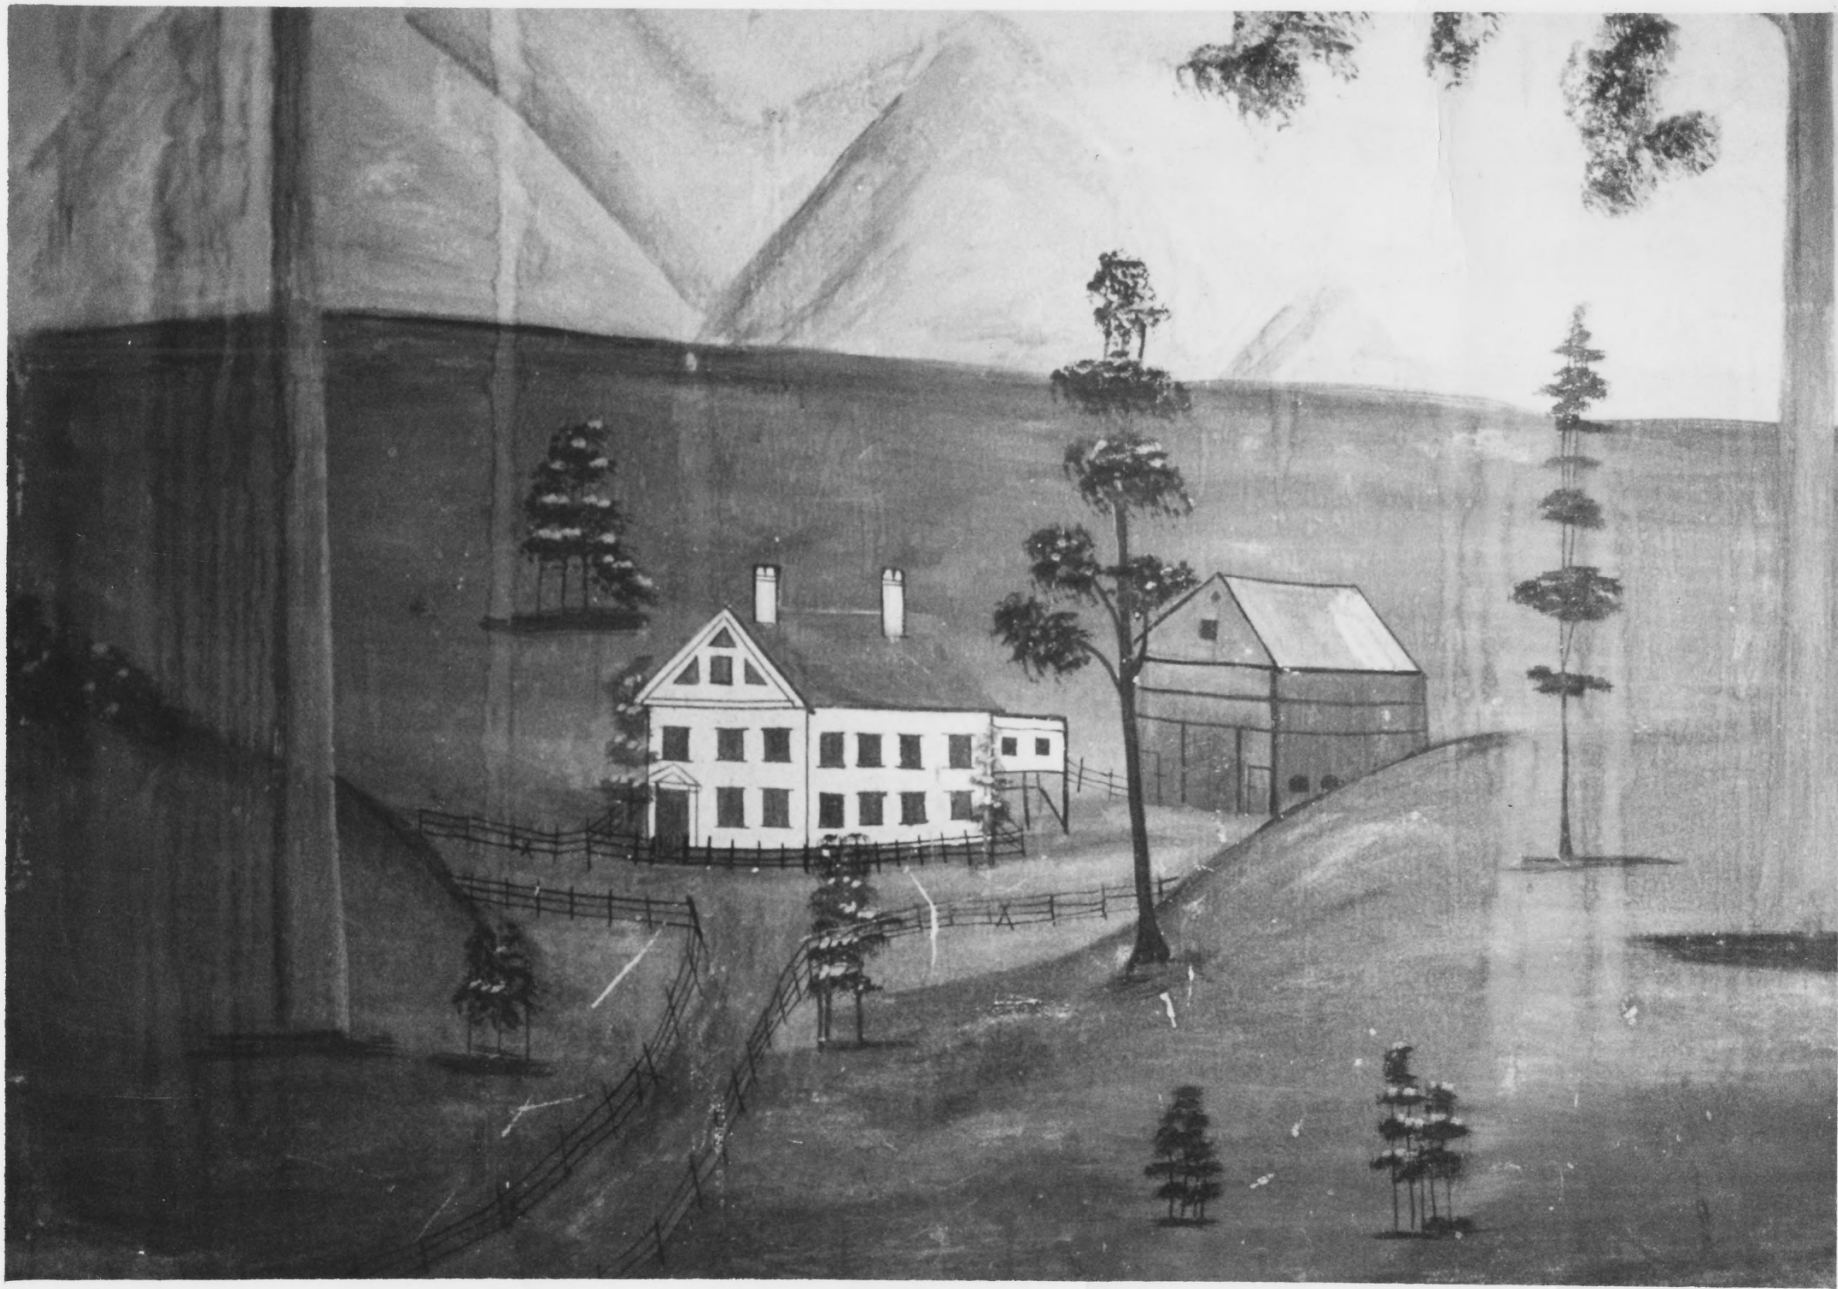

Description: Elwin Chase House - Interior  
Hall Mural by Rufus Porter

View: Interior Hall

Photograph 2 *95*

**JUL 12 1977** NOV 2 1977

**PROPERTY OF THE NATIONAL REGISTER**

Elwin Chase House  
East Topsham, Vermont