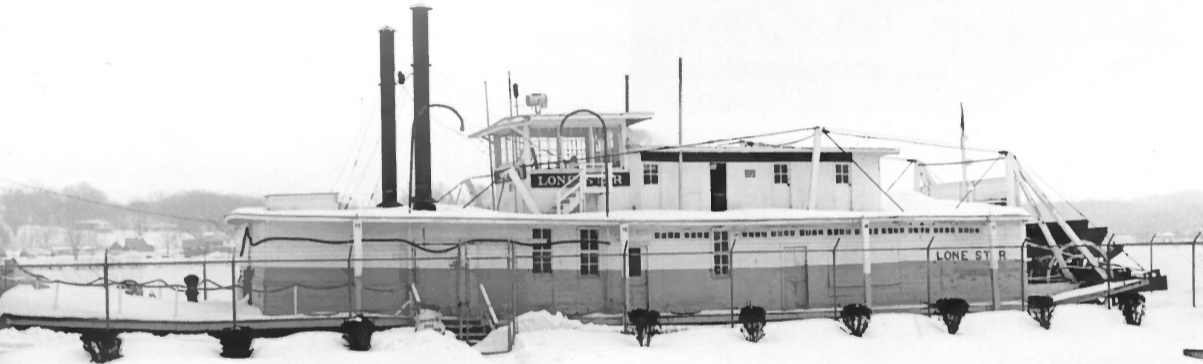

3W

LONE STAR

LONE STAR

Cody Road Historic District

Le Claire, Scott Co., Iowa

Credit: M.H. Bowers

Neg. at: SHPO, Iowa City IA

Date: Feb. 1979