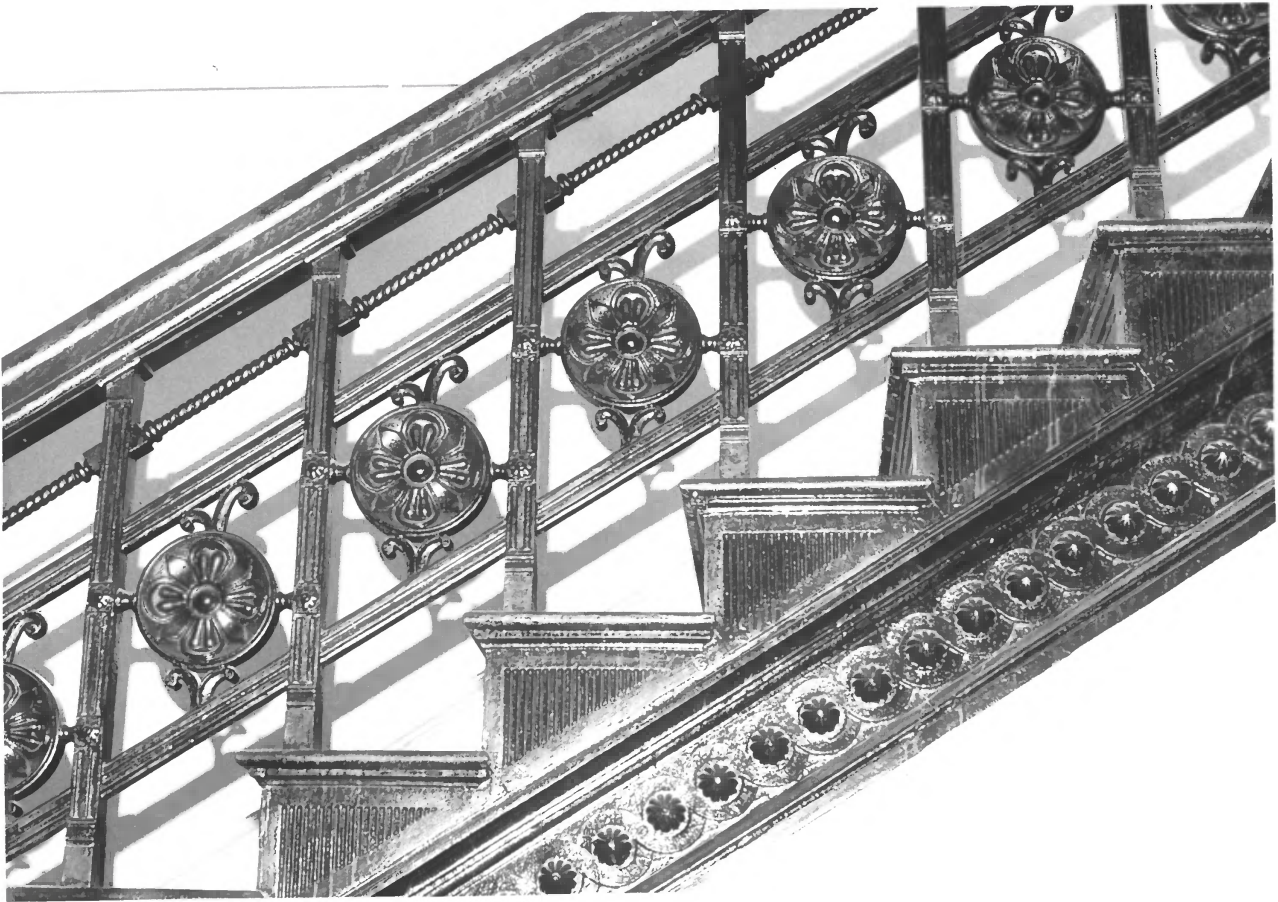

**JUN 16 1980**

TOP

Washington County Courthouse

Salem, Indiana *Washington*

Wm. V. Petrere 6-15-79

Interior, iron stairway near lobby

Photo # 4 of 4

**MAY 8 1980**