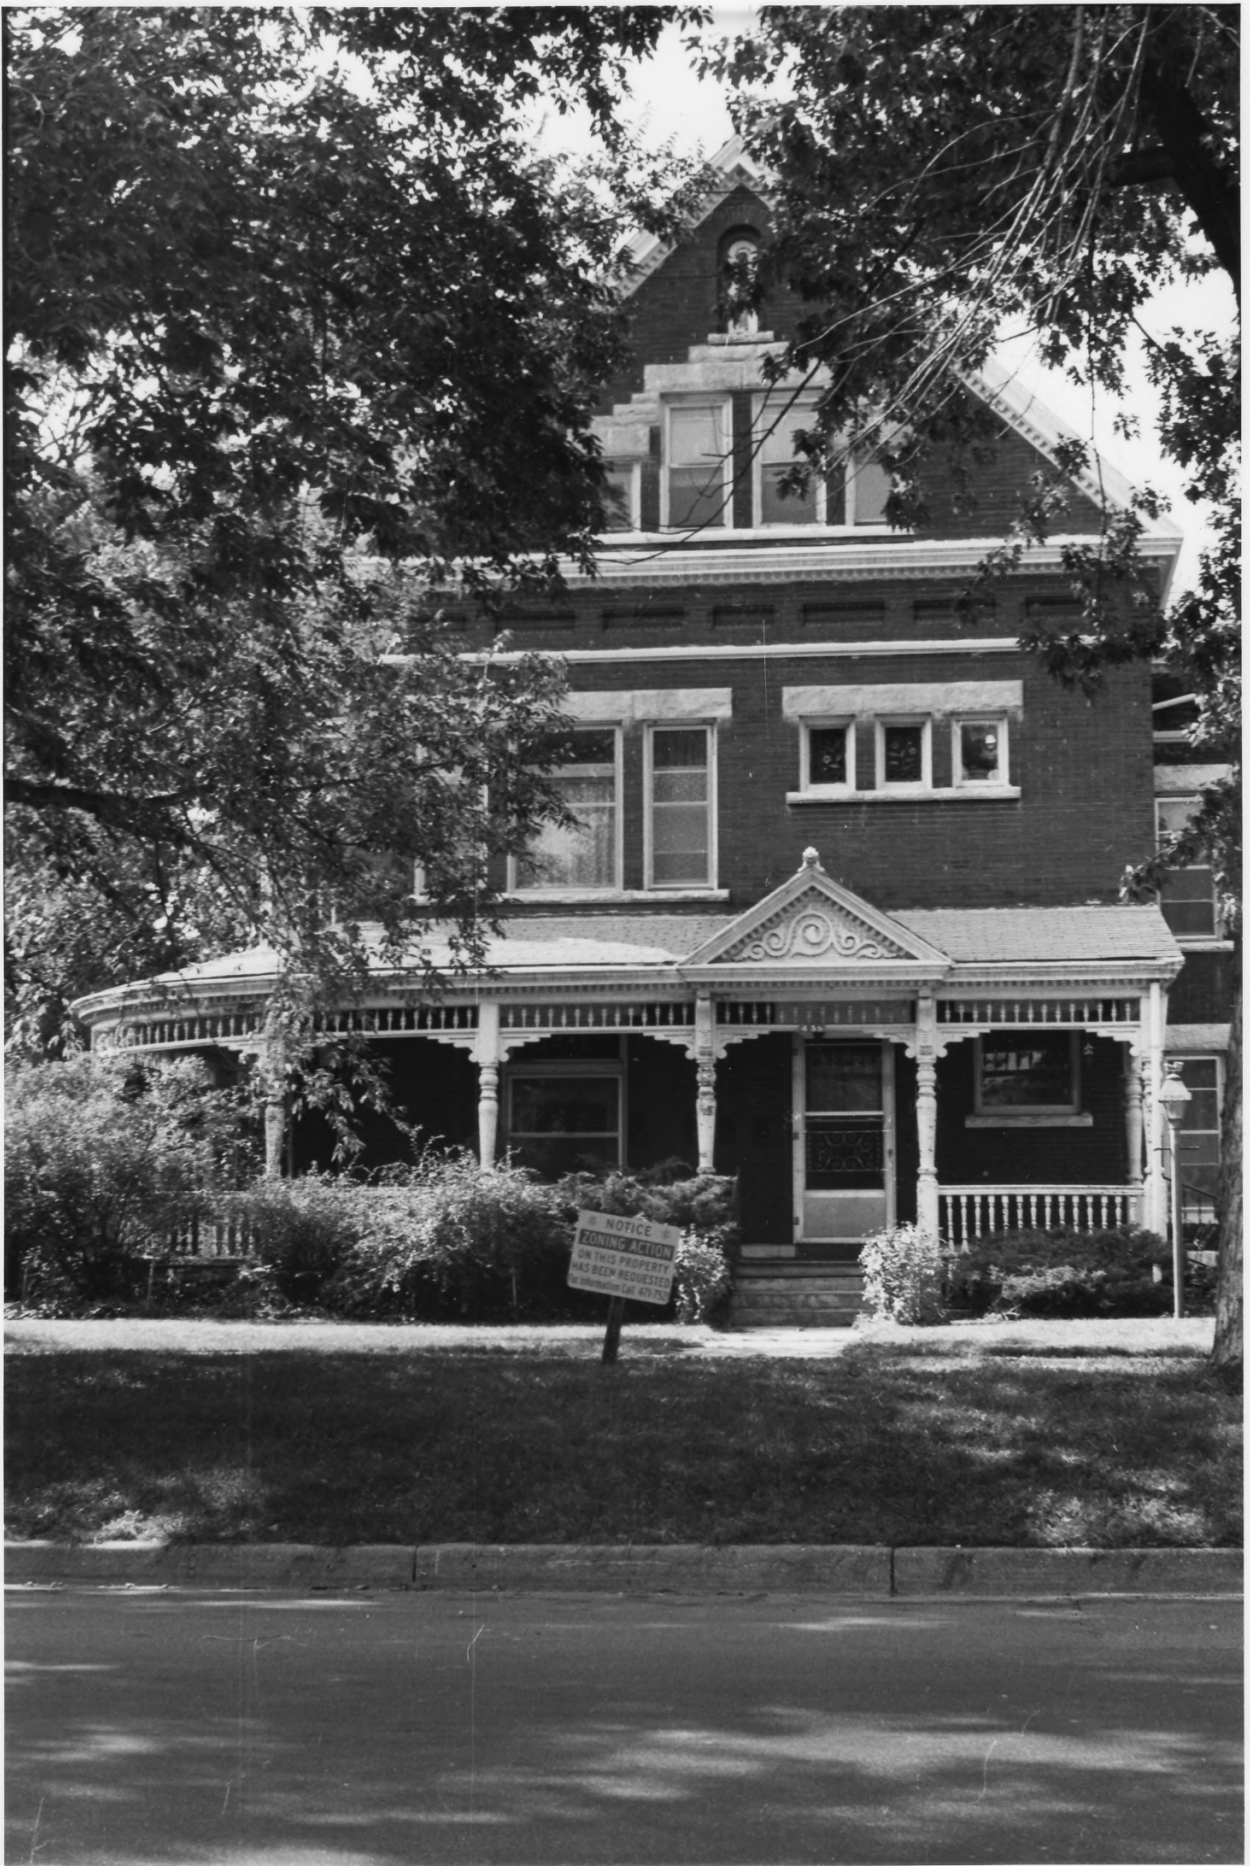

Photo #1

Eddy-Taylor House, 435 North 25th Street,
Lincoln, Lancaster County, Nebraska
(LC13:D9-356)

Janet Hammer, Lincoln, Nebraska
May, 1983

View to the southwest.

Photo #2

Eddy-Taylor House, 435 North 25th Street,
Lincoln, Lancaster County, Nebraska
(LC13:D9-356)

Janet Hammer, Lincoln, Nebraska
September, 1982

View to the west.

435

Photo #3

Eddy-Taylor House, 435 North 25th Street,
Lincoln, Lancaster County, Nebraska
(LCL3:D9-356)

Janet Hammer, Lincoln, Nebraska
May, 1983

Detail of front porch gable. View to the
west.

Photo #4

Eddy-Taylor House, 435 North 25th Street,
Lincoln, Lancaster County, Nebraska
(LC13:D9-356)

Janet Hammer, Lincoln, Nebraska
May, 1983

Detail of stained glass windows over
staircase.

Photo #5

Eddy-Taylor House, 435 North 25th Street,
Lincoln, Lancaster County, Nebraska
(LC13:D9-356)

Janet Hammer, Lincoln, Nebraska
May, 1983

Front parlor fireplace.