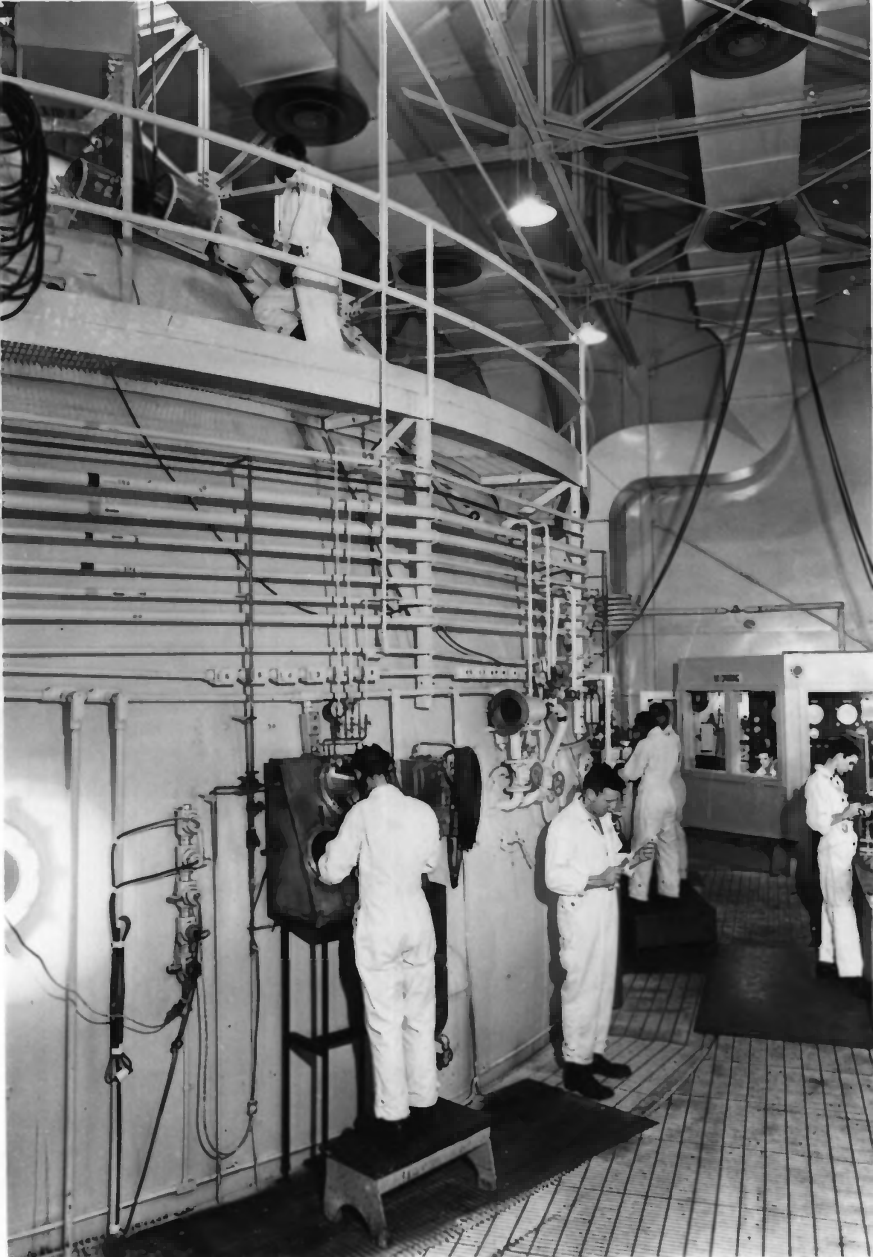

FORT DETRICK STRUCTURE #527

NOV 23 1977

Photo No. 4
A-4

APR 25 1977

NOV 23 1977

NPS Number _____

Title: _____

One-Million-Liter
Test Sphere