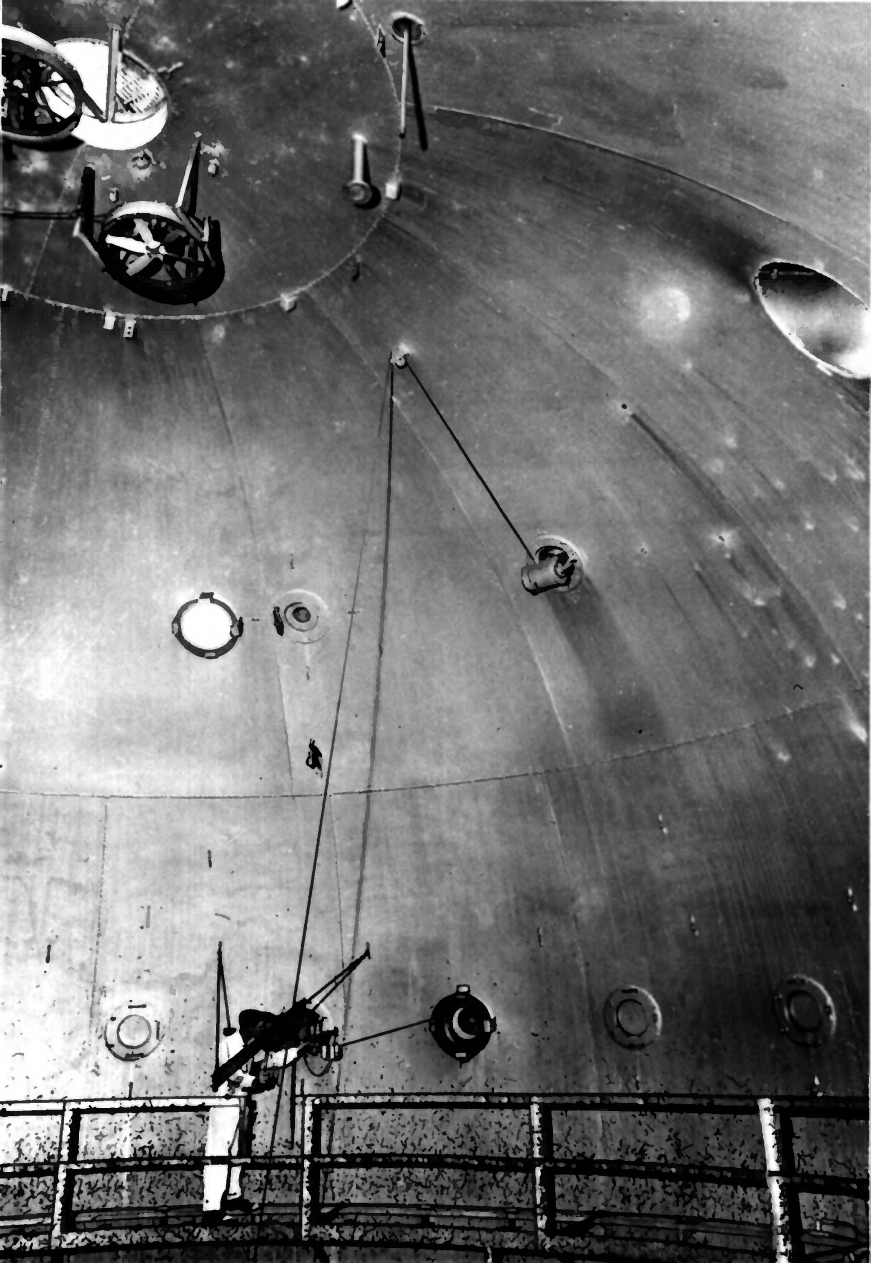

ONE-MILLION-LITER TEST SPHERE

FORT DETRICK STRUCTURE #527

NOV 23 1977

Shots No. 3

APR 25 1977

NPS Number NOV 23 1977

Title: One-Million-Liter Test Sphere

Loc. Frederick County, MD
Interior of Test Sphere
at BASE