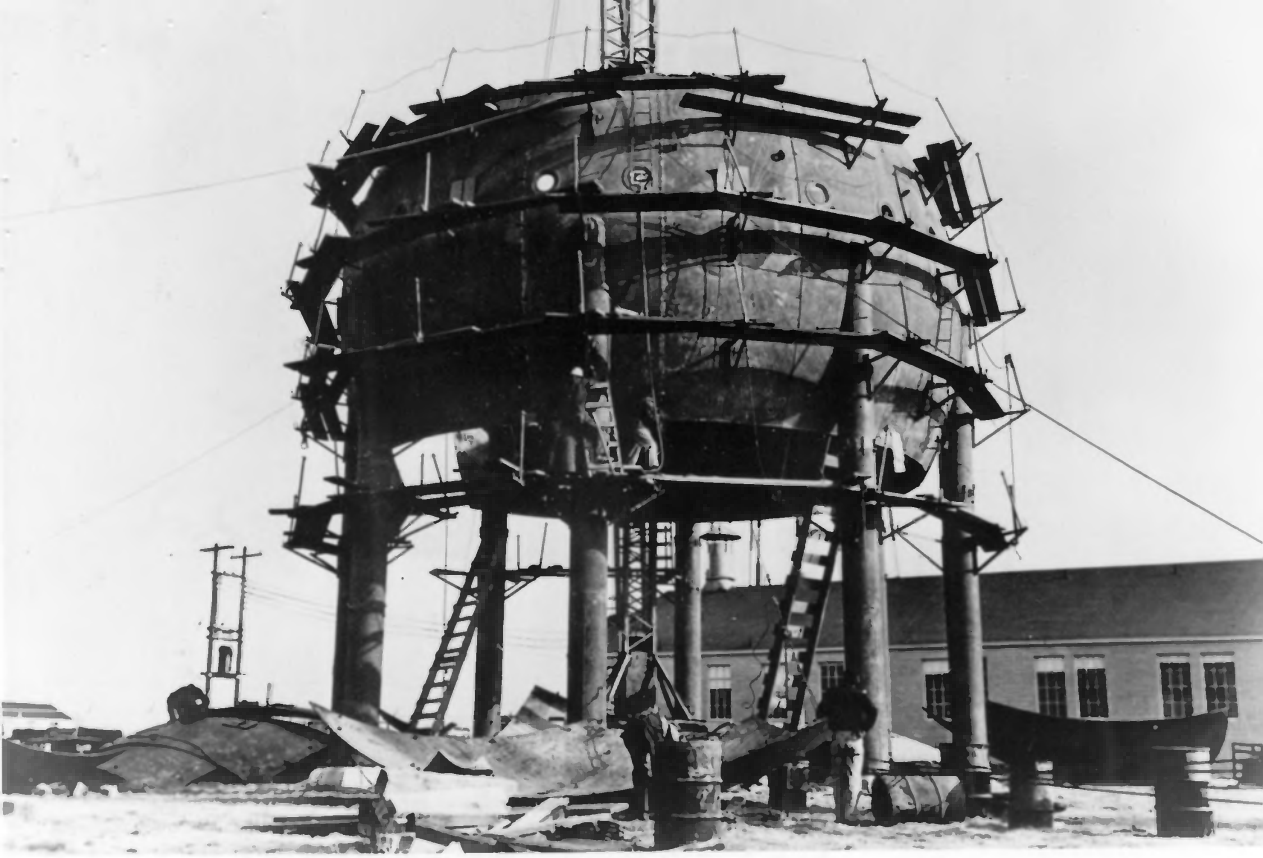

Loc. Frederick County, MD
View from welling on
the ground through
Test Sphere

3 of 22

PROPERTY OF THE NATIONAL REGISTER

ONE-MILLION-LITER TEST SPHERE

FORT DETRICK STRUCTURE #527

Photo No. ^{B-}2

APR 25 1977