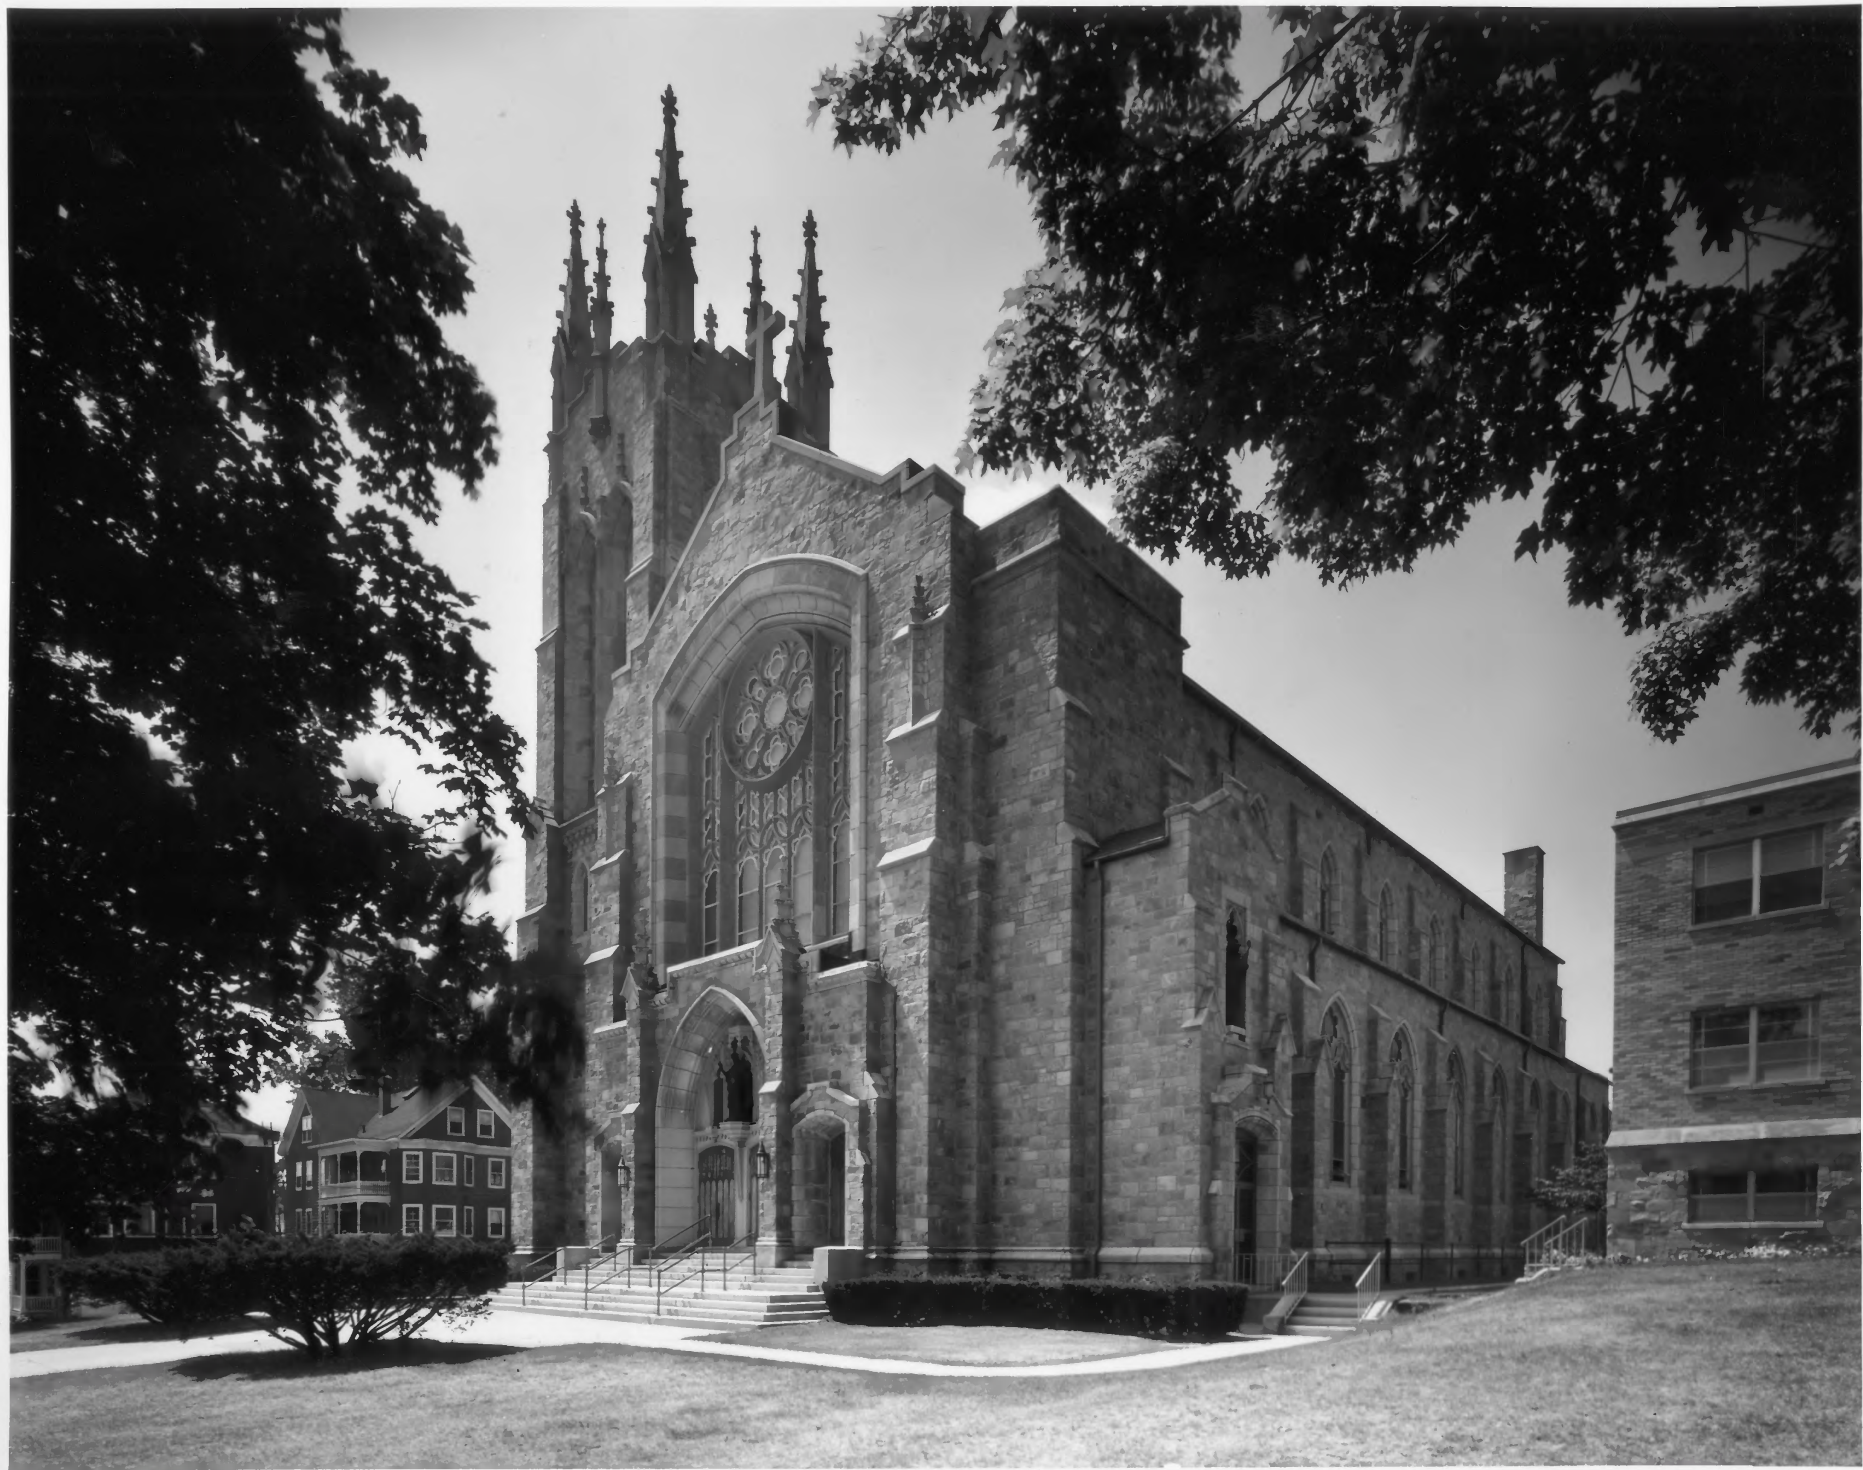

(Central Falls Multiple Resource Area)
Providence Co.

Saint Matthew's Church
Central Falls, Rhode Island

Photograph by Warren Jagger May, 1977
Negative: Rhode Island Historical Preservation
Commission

Saint Matthew's Church (1929), from the southeast,
showing its neighborhood dominance.

APR 6 1979

DEC 5 1978

Photo #14

*(Central Falls Multiple Resource Area)
Providence Co.*

Saint Matthew's Church
Central Falls, Rhode Island

Photograph by Warren Jagger May, 1977
Negative: Rhode Island Historical Preservation
Commission

Church viewed from the northeast.

Photo #15

DEC 5 1978

APR 6 1979

*(Central Falls Multiple Resource Area)
Providence Co.*

Saint Matthew's Church
Central Falls, Rhode Island

Photograph by Warren Jagger May, 1977
Negative: Rhode Island Historical Preservation
Commission

East facade, main portal.

Photo #16

DEC 5 1978

APR 6 1979

(Central Falls Multiple Resource Area)
Providence Co.

Saint Matthew's Church
Central Falls, Rhode Island

Photograph by Warren Jagger May, 1977
Negative: Rhode Island Historical Preservation
Commission