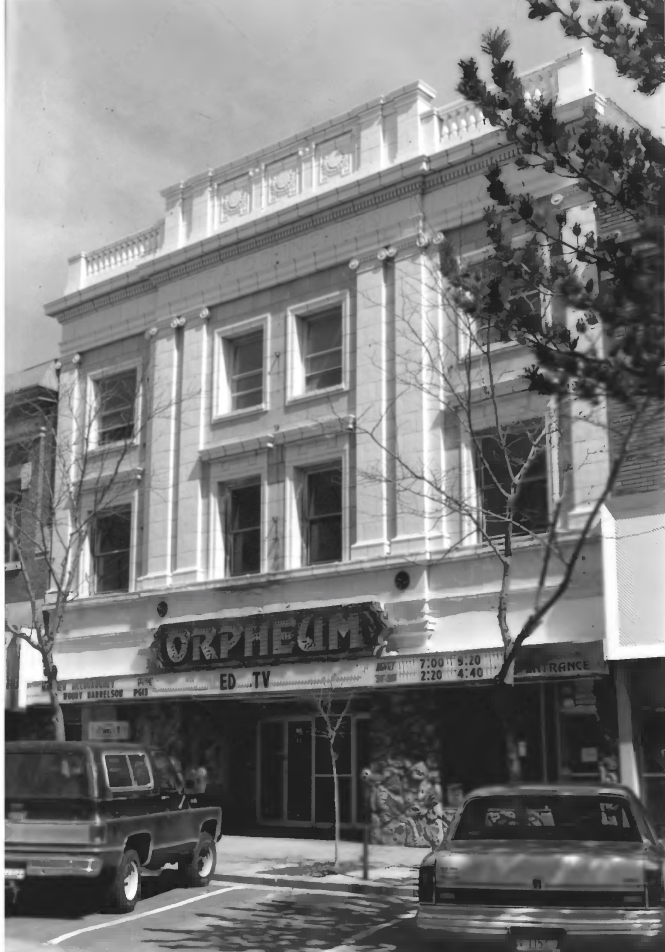

ORPHEUM

ED TV

7:00 9:20

2:20 4:40

ENTRANCE

BUDDY BARBELSON PG-13