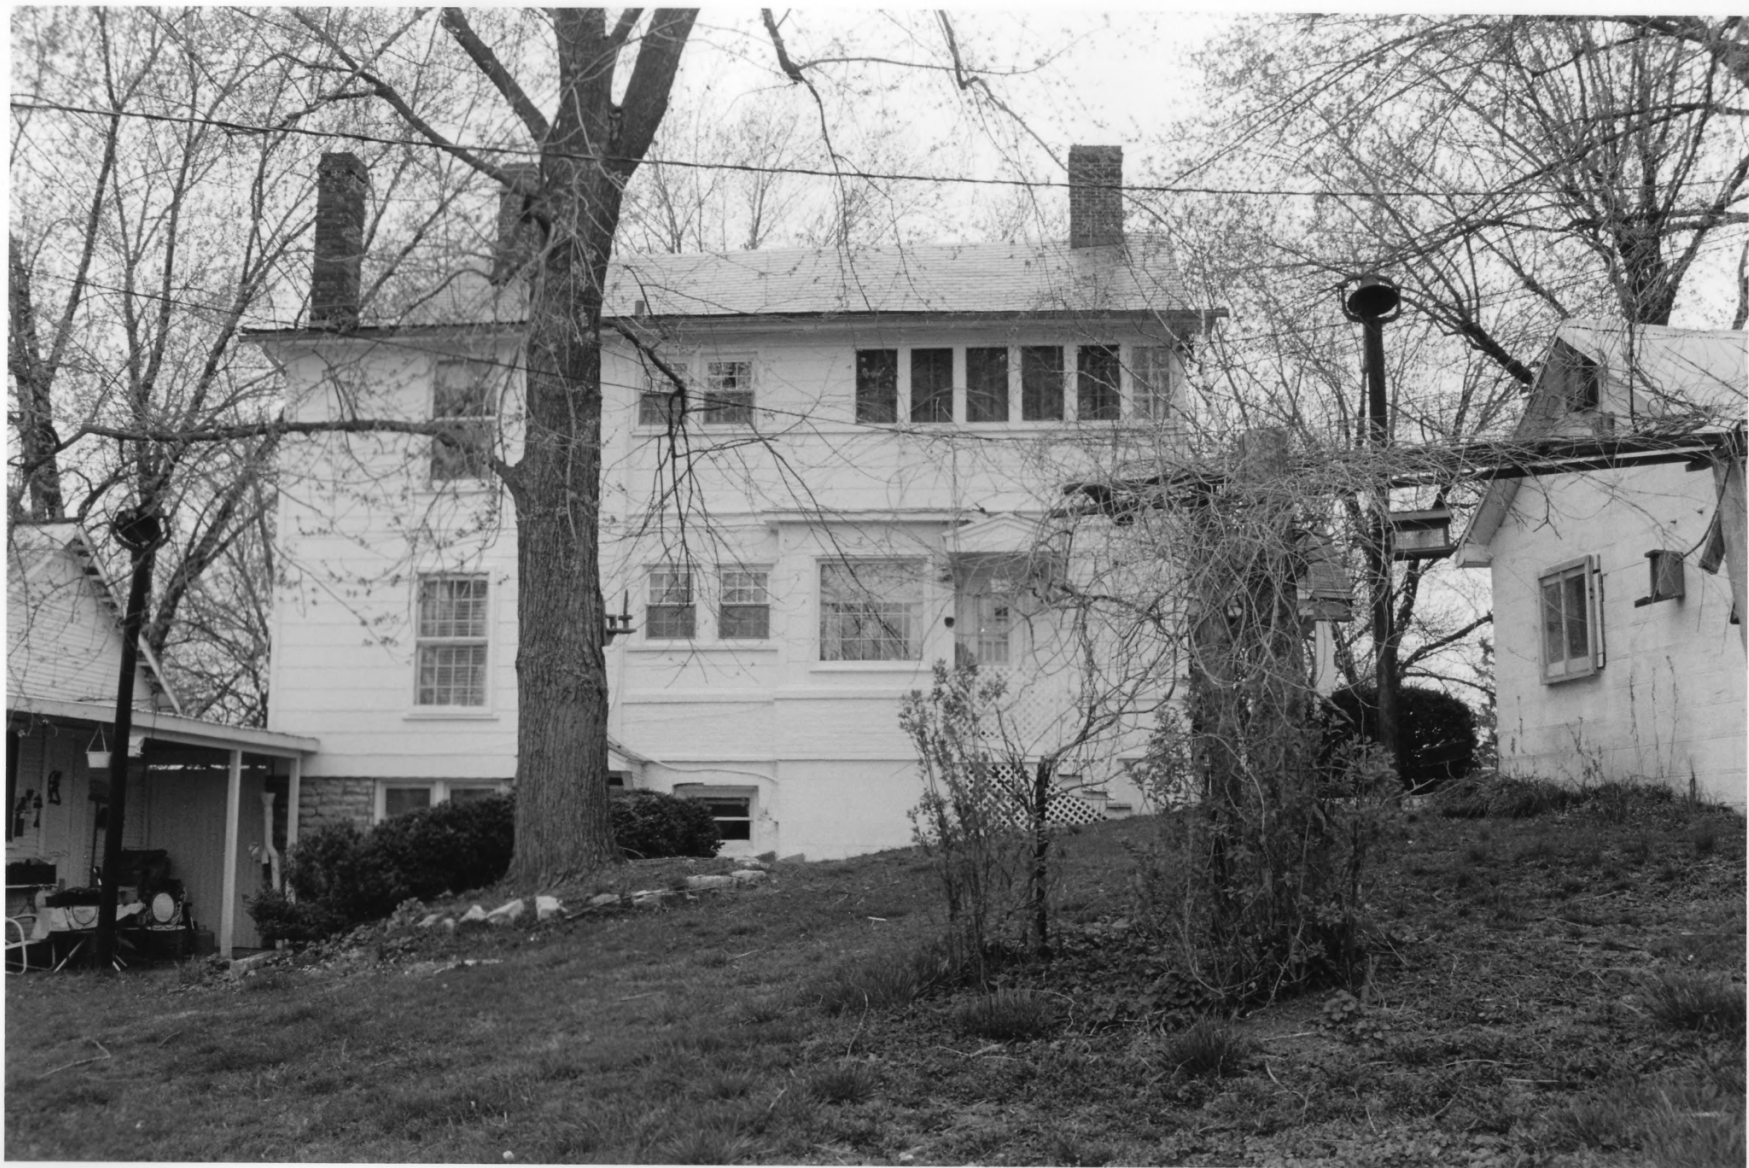

STONE HOUSE MANSION  
BERKELEY COUNTY, W.V.

MIKE GIOULLIS

NOV. 1993

SHPO, CHARLESTON, W.V.

FRONT ELEVATION LOOKING WEST

1 OF 12

STONE HOUSE MANSION  
BERKELEY COUNTY, W.V.

MIKE GIOLIS

NOV. 1993

SHPO, CHARLESTON, W.V.

SIDE ELEVATION LOOKING

NORTH

2 OF 12

STONE HOUSE MANSION  
BERKELEY COUNTY, W.V.

MIKE GIOULLIS

NOV. 1993

SHPO, CHARLESTON, W.V.

BACK ELEVATION LOOKING WEST

3 OF 12

STONE HOUSE MANSION  
BERKELEY COUNTY, W.V.  
MIKE GIOLIS  
Nov. 1993  
SHPO, CHARLESTON, W.V.  
SIDE ELEVATION LOOKING  
SOUTH  
H OF 12

STONE HOUSE MANSION  
BERKELEY COUNTY, W.V.  
MIKE GIOLIS  
Nov. 1993  
SNPO, CHARLESTON, W.V.  
SIDE GABLE LOOKING NORTH

DEN LOOKING WEST

8 OF 12

STONE HOUSE MANSION  
BERKELEY COUNTY, W.V.

MIKE GIOULLIS

NOV. 1993

SHPO, CHARLESTON, W.V.

BASEMENT KITCHEN  
LOOKING SOUTH

9 OF 12