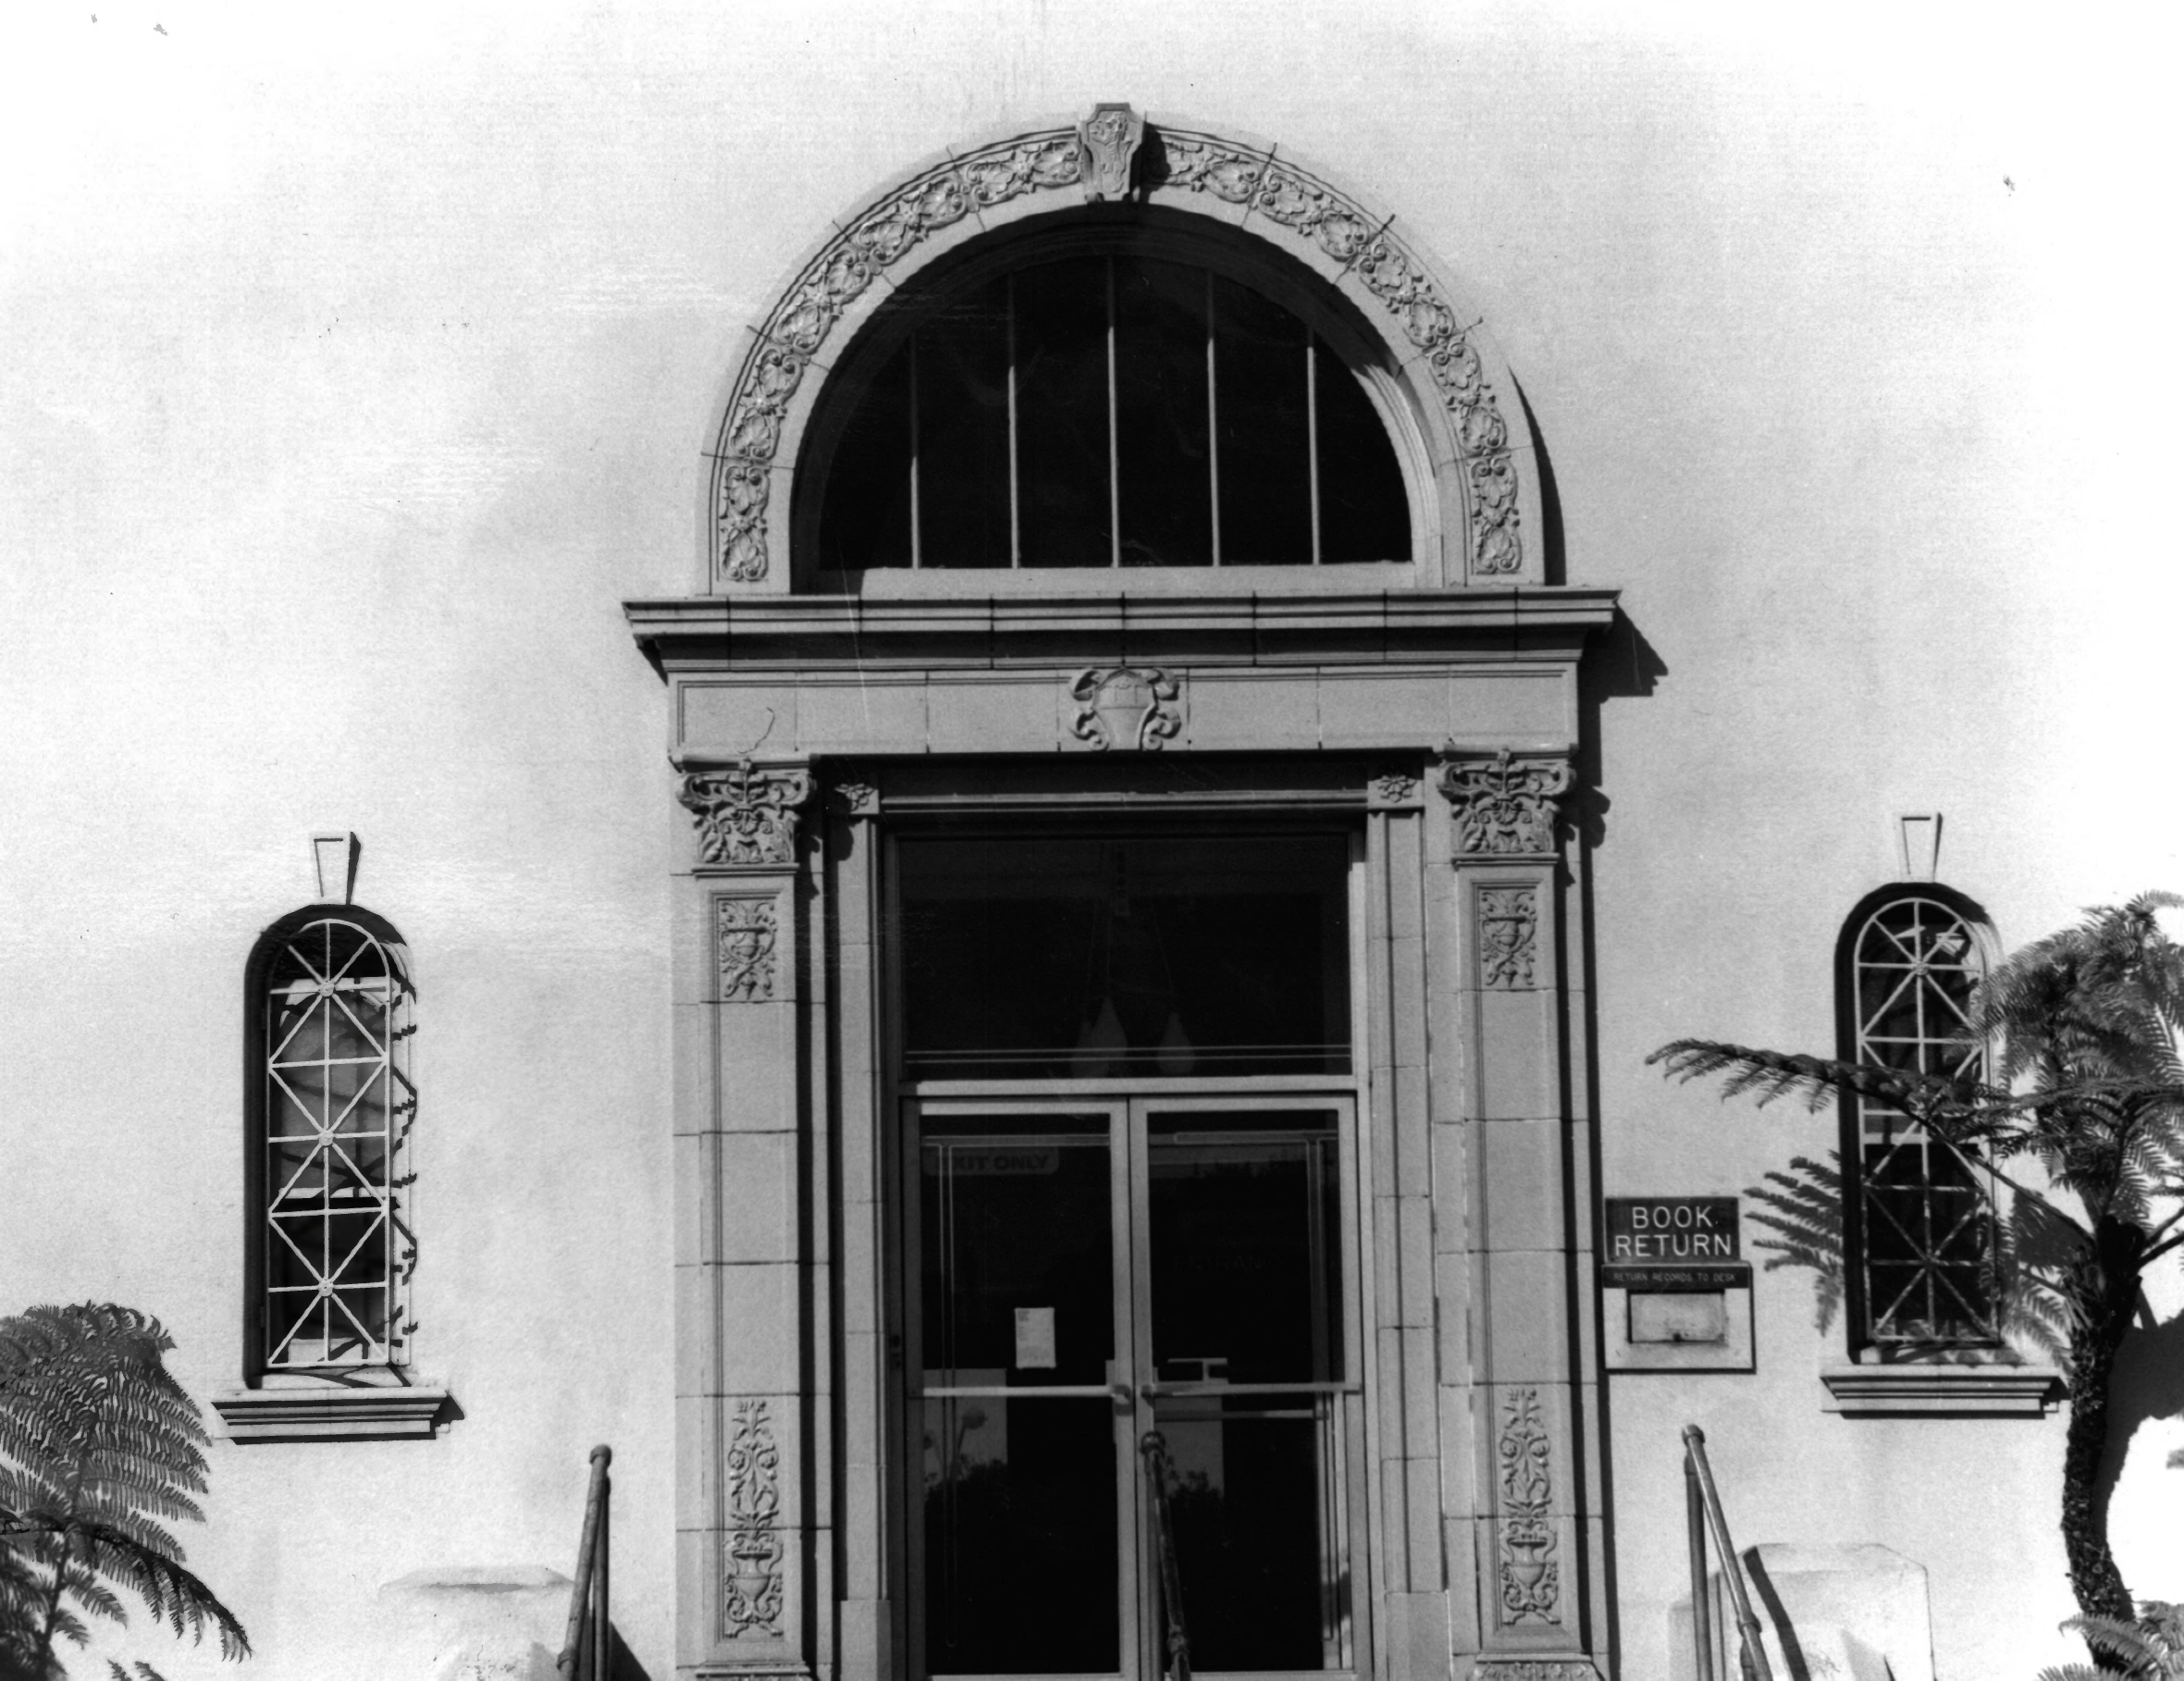

Los Angeles Co.

318 Vista Del Mar, Redondo Beach, CA.

Library entrance

SSW

2 of 15

1861 6 2 NVP
MAR 12 1901

BOOK
RETURN
RETURN BOOKS TO DESK

Redondo Beach
Redondo Beach Library

309 Esplanade, Redondo Beach, L.A. Co., CA.

Pat Monteleone

September, 1979

Los Angeles Co -

318 Vista Del Mar, Redondo Beach, CA.

Close-up of Library doorway

SSW

3 of 15