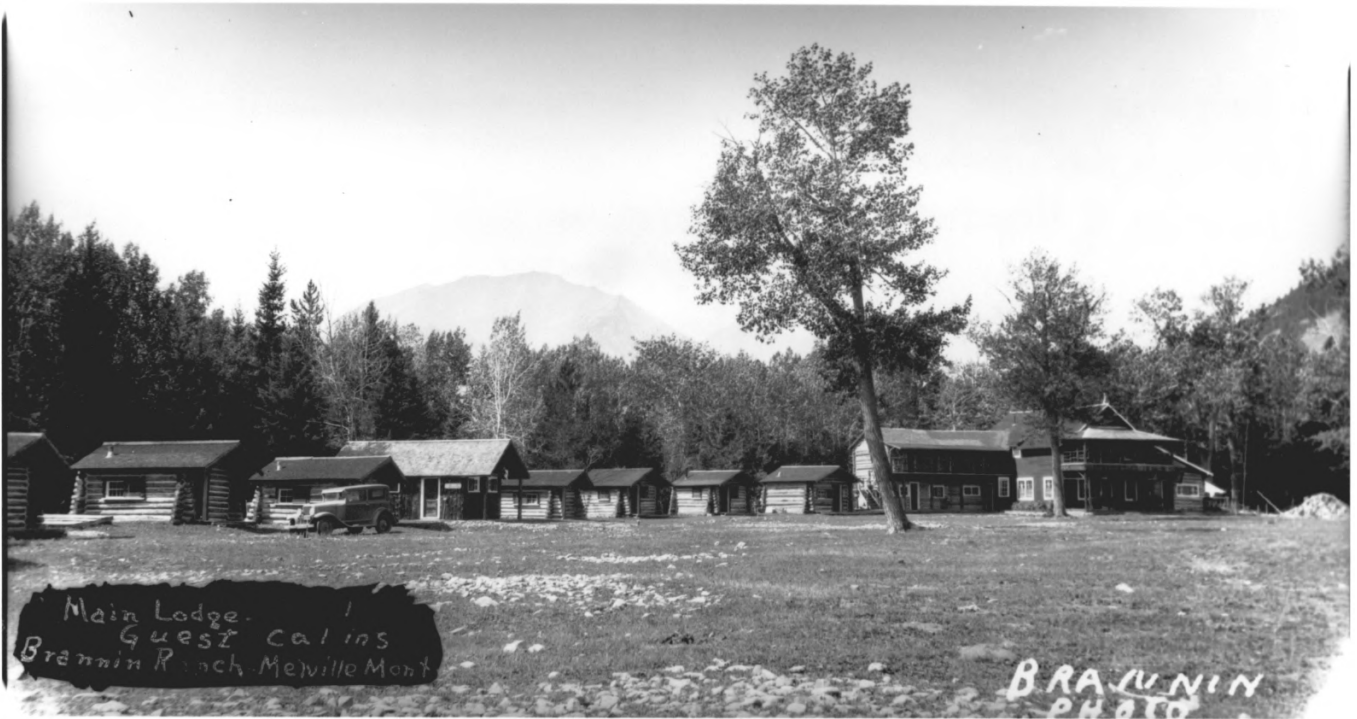

in front of  
Homestead House # 13

Photographer: Unknown

Location of Negative: Michele Carroccia  
Melville Rt. Box 161  
Big Timber, MT 59011

View: see above

Photo 15

Brannin Ranch  
near Melville, MT

Date: ca. 1910

Photographer: Unknown

Location of Negative: Michele Carroccia  
Melville Rt. #161  
Big Timber, MT 59011

View: Looking southwest at original homestead house (#15)

Photo 16

Main Lodge.  
Guest Cabins  
Brannin Ranch - Melville Mont