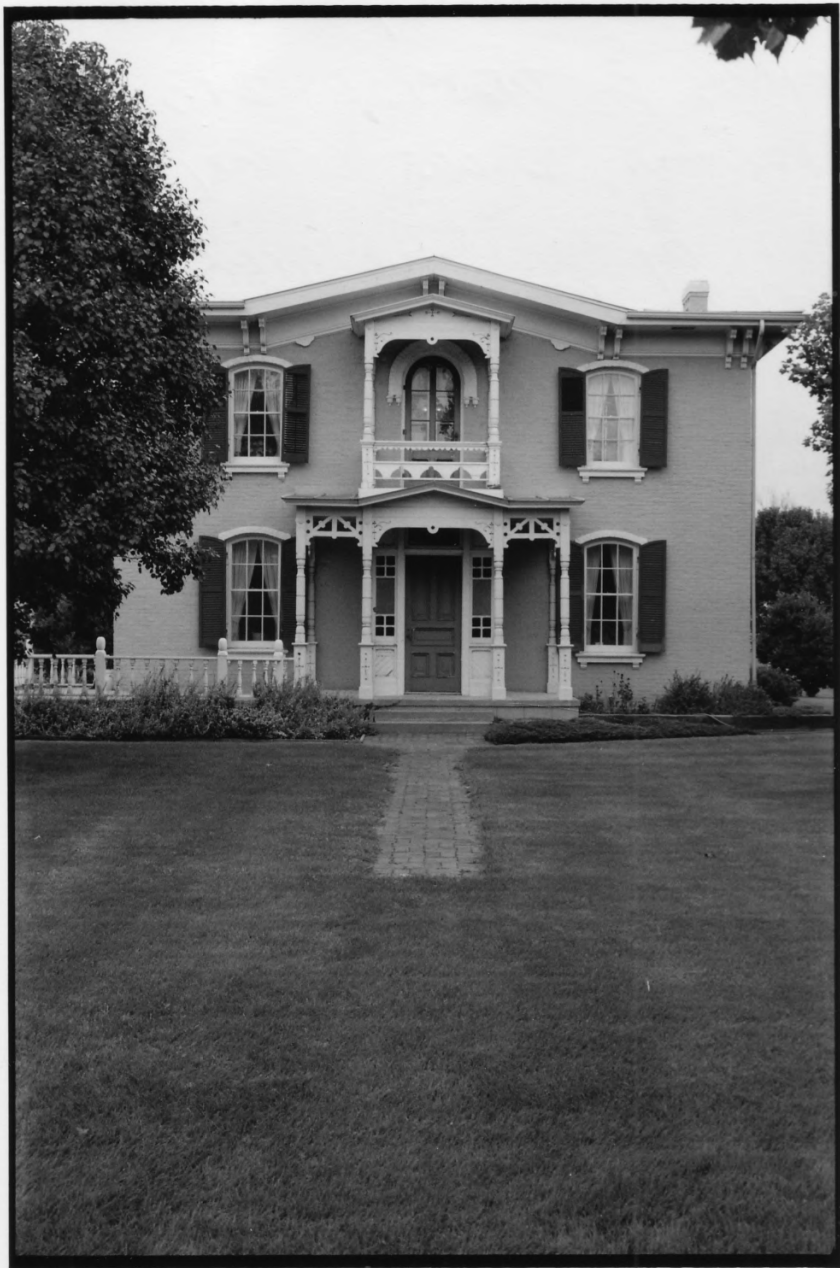

GEORGE & NANCY TURNER HOUSE

NeHS # DDOS: C-213, Fremont, DODGE CO. NE.

photo by ROBERT KAY, March 1994

(NSHS 9403/24: 16A)

VIEW LOOKING Northeast

showing main (west) and south facades

photo 1 OF 6

GEORGE & NANCY TURNER HOUSE

NEHPS # DDOS: C-213 Fremont, Dodge County,  
NE

photo by CAROL AHLGREN, SEPT. 1995  
(NSHS: 9509/1:25A)

VIEW LOOKING NORTH, SHOWING SOUTH FACADE,  
And rear (east) wings

PHOTO 2 OF 6

GEORGE & NANCY TURNER HOUSE

NETHS # DD05: C-213

FREMONT, DODGE COUNTY, NE

photo by Carol Ahlgren  
SEPT. 1995

(NSHS: 9509/1:17A)

VIEWING LOOKING EAST,  
Showing main (west) facade

photo # 3 OF 6

GEORGE & NANCY TURNER HOUSE  
NEHRS # DD05: C-213