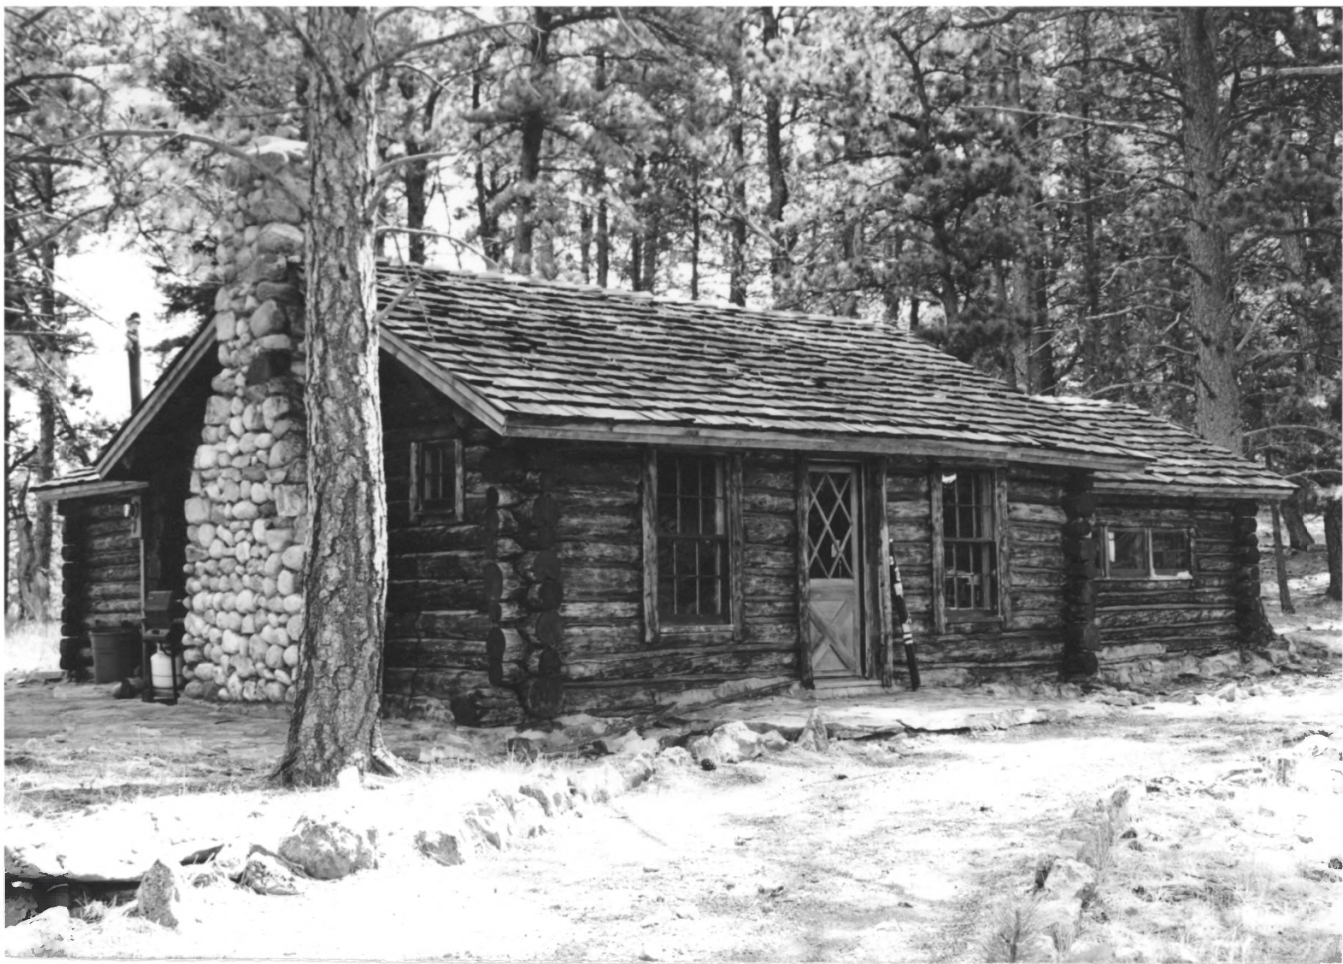

4K RANCH

STILLWATER COUNTY

MONTANA

16