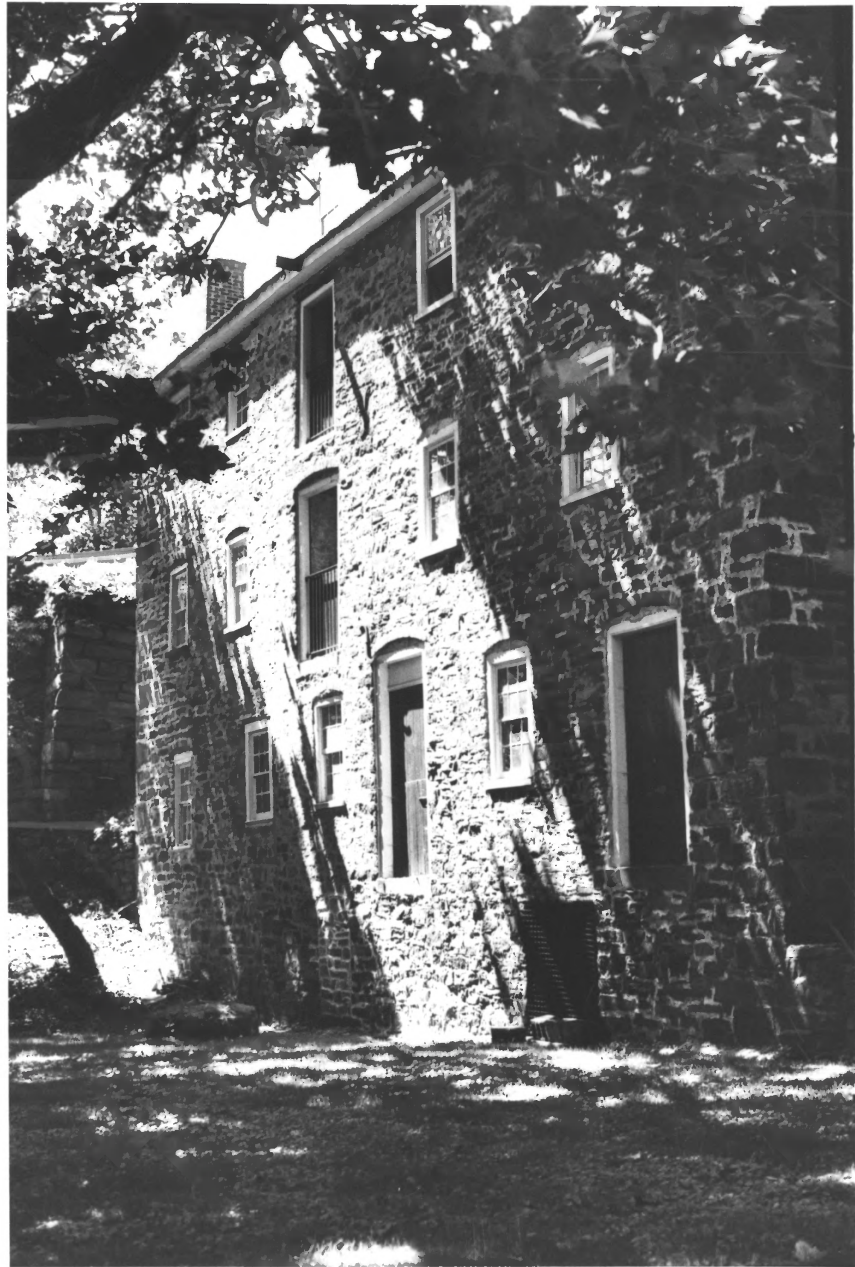

4. IDENTIFICATION

DESCRIBE VIEW, DIRECTION, ETC.

camera facing north front facade of house

#2084

PROPERTY OF THE NATIONAL REGISTER

**NATIONAL REGISTER OF HISTORIC PLACES
PROPERTY PHOTOGRAPH FORM**

(Type all entries - attach to or enclose with photograph)