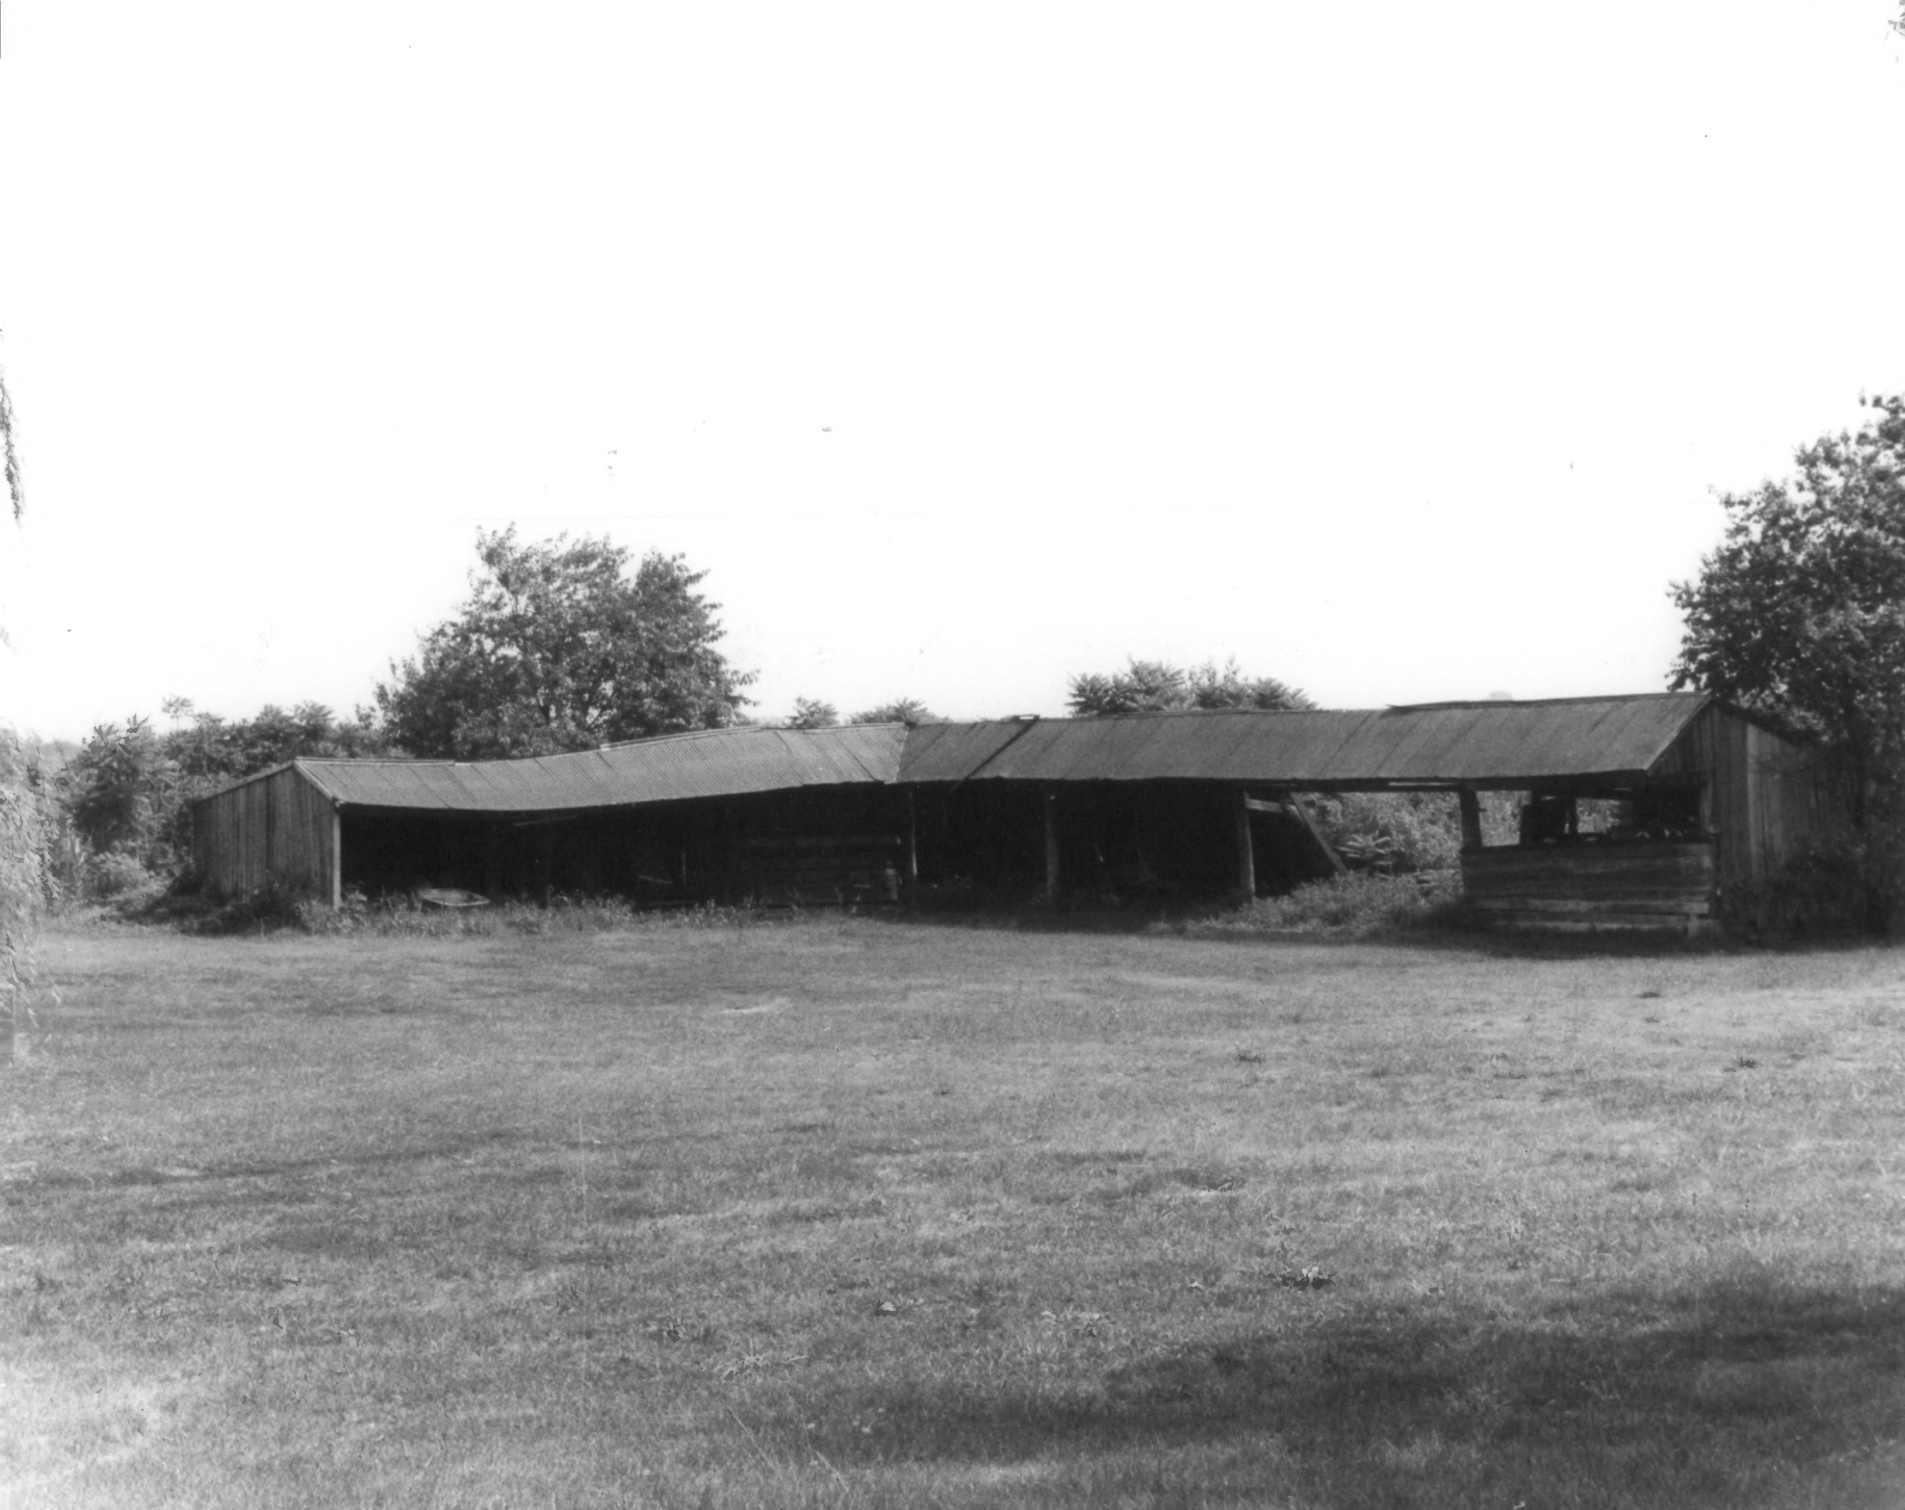

DESCRIPTION: Threshold Hood - Southeast Elevation

PHOTOGRAPH NUMBER: 3 of 6

NAME: Fairview (N-6194)

LOCATION: Bethel Church Road

PHOTOGRAPHER: Hubert F. Jicha, III

DATE: January, 1987

LOCATION OF NEGATIVE: Bureau of Archaeology and Historic Preservation  
Dover, Delaware

DESCRIPTION: Modern Implement Shed and <sup>Crib</sup>~~Cow~~ Barn - View from West

PHOTOGRAPH NUMBER: 4 7 6

NAME: Fairview (N-6194)

LOCATION: Bethel Church Road

PHOTOGRAPHER: Hubert F. Jicha, III

DATE: January, 1987