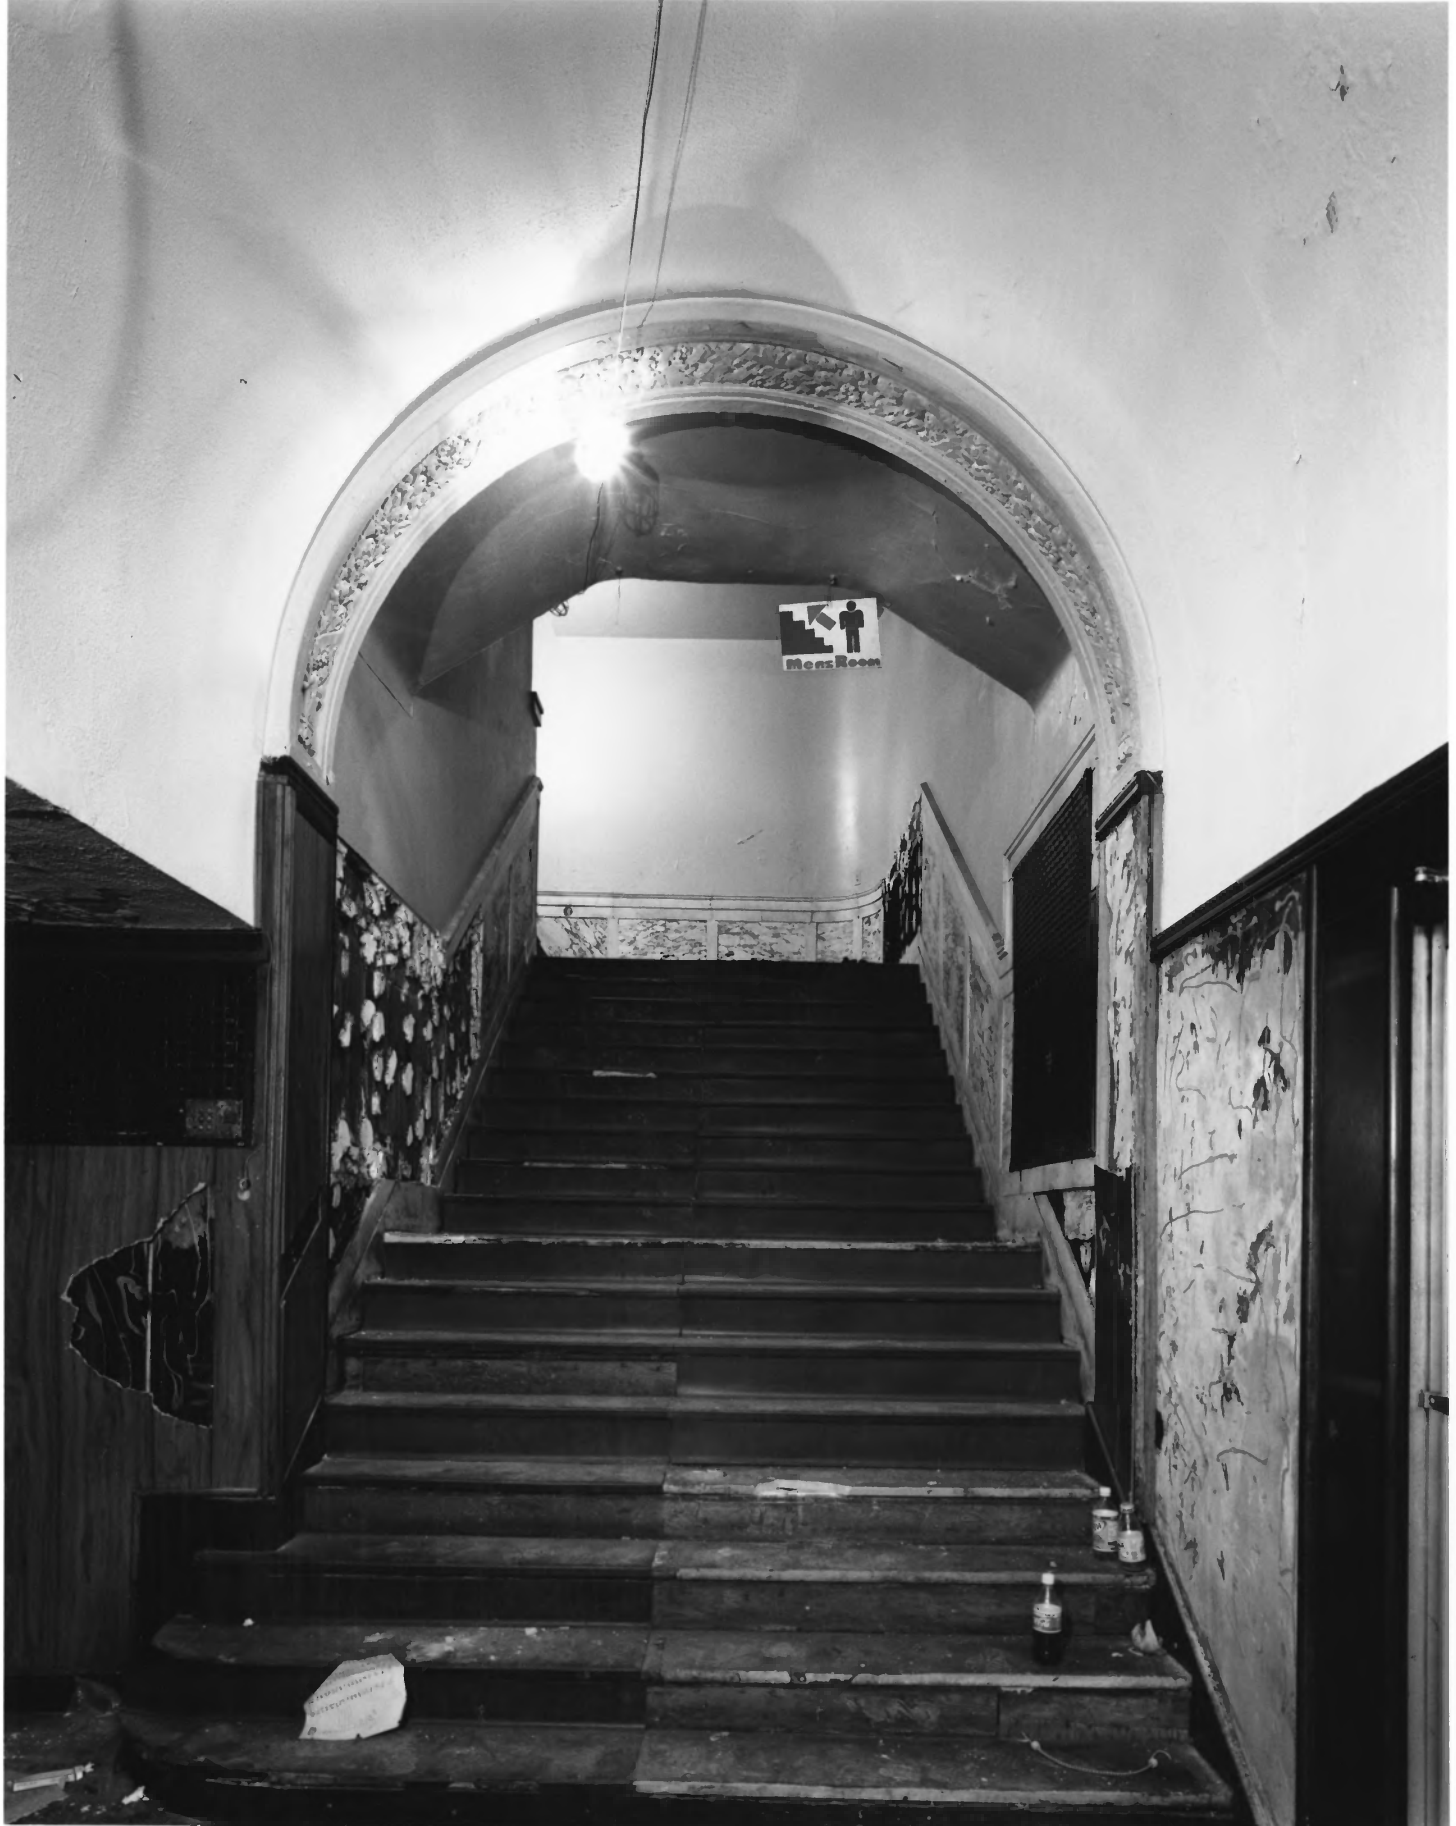

8/10

Mens Room

B-2938 HIPPODROME - BALTIMORE, MD

P = ARAN JARAMILLO

"LOBBY -

1998

LOOKING SOUTH AT

NEG AT MD SHPO