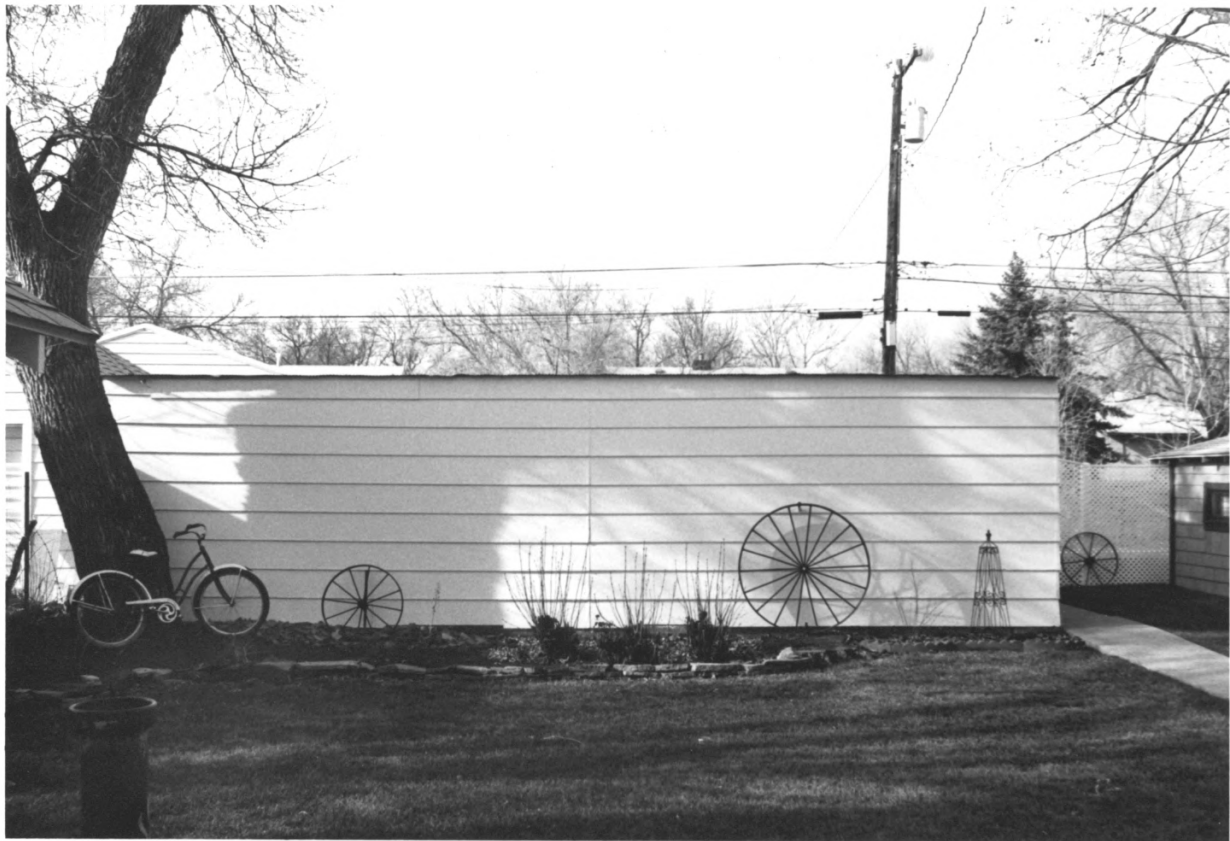

Location of negs: MT SHPO, Helena MT

View to: E

Photo # 4

Abraham and Carrie Erb Residence
Hired man's house - east elevation
Laurel, Yellowstone County, MT

Photographer: Blaine Dantic Feb 2005

Location of negs - MT SHPO Helena MT

View to: W

Photo #, 5

Abraham and Carrie Erb Residence
northwest ~~west~~ ^{directions} of garage
Laurel, Yellowstone County, MT

Photographer: Blaine Dantic Feb 2005

Location of Negs; MT SHPO, Helena MT

View to: SE

Photo #: ~~SE~~ 6

Abraham and Carrie Erb Residence
Carport - east elevation
Laurel, Yellowstone County MT

Photographer: Blaine Dantic, Feb. 2005

Location of negs - MT SHPO Helena, MT

View to: w

Photo #, 7

four