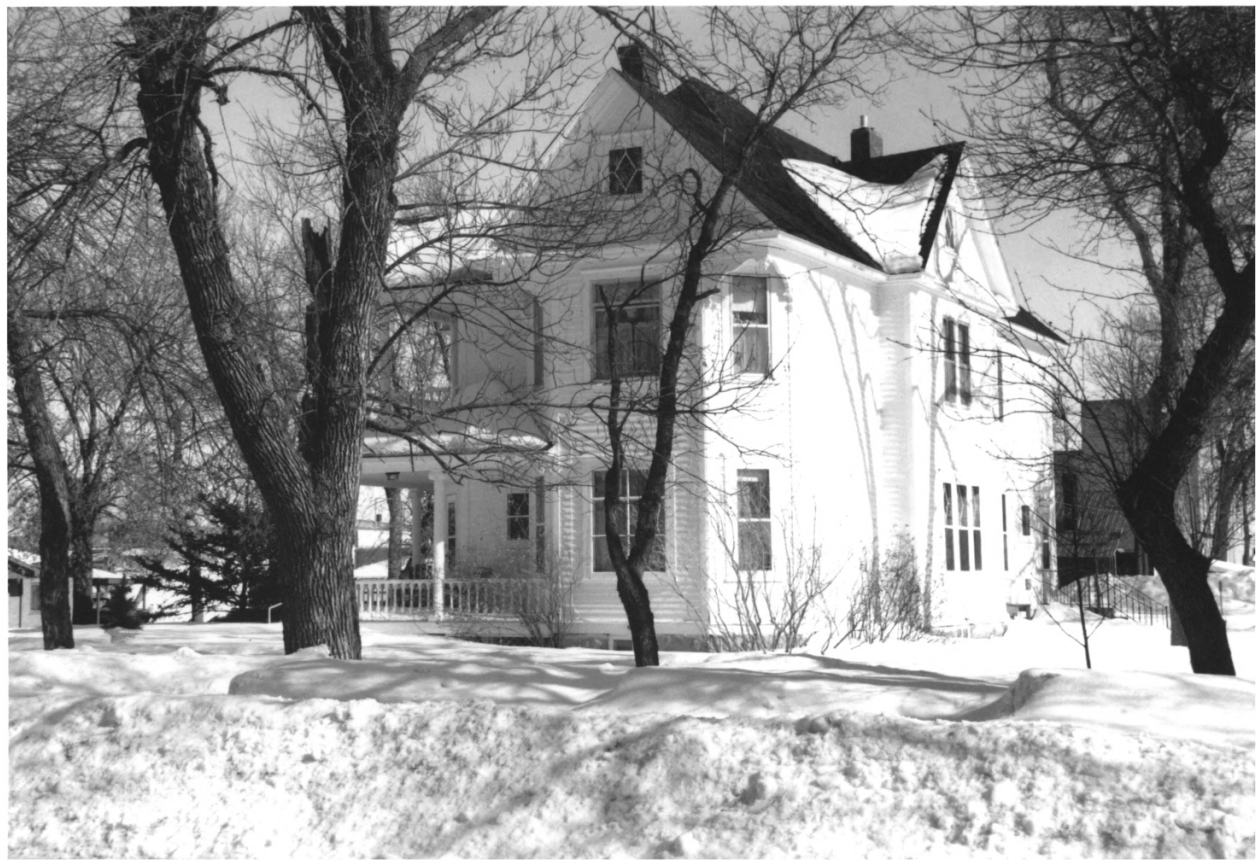

1
Adam & Minnie Royhl House

203 S. 3rd St

Arlington, Kingsbury Co., SD

Michelle C Saxman-Photographer

March 2001

SD SHPO

View East

Adam & Minnie Royhl House

203 S. 3rd St

Arlington, Kingsbury Co., SD

Michelle C Sattman - photographer

March 2001

SD SHPO

View NW

2

Adam & Minnie Royhl House

3

209 S 3rd St

Arlington, Kingbury Co, IA

Michelle & Suttman-photographer

March 2001

SD SHPO

View west