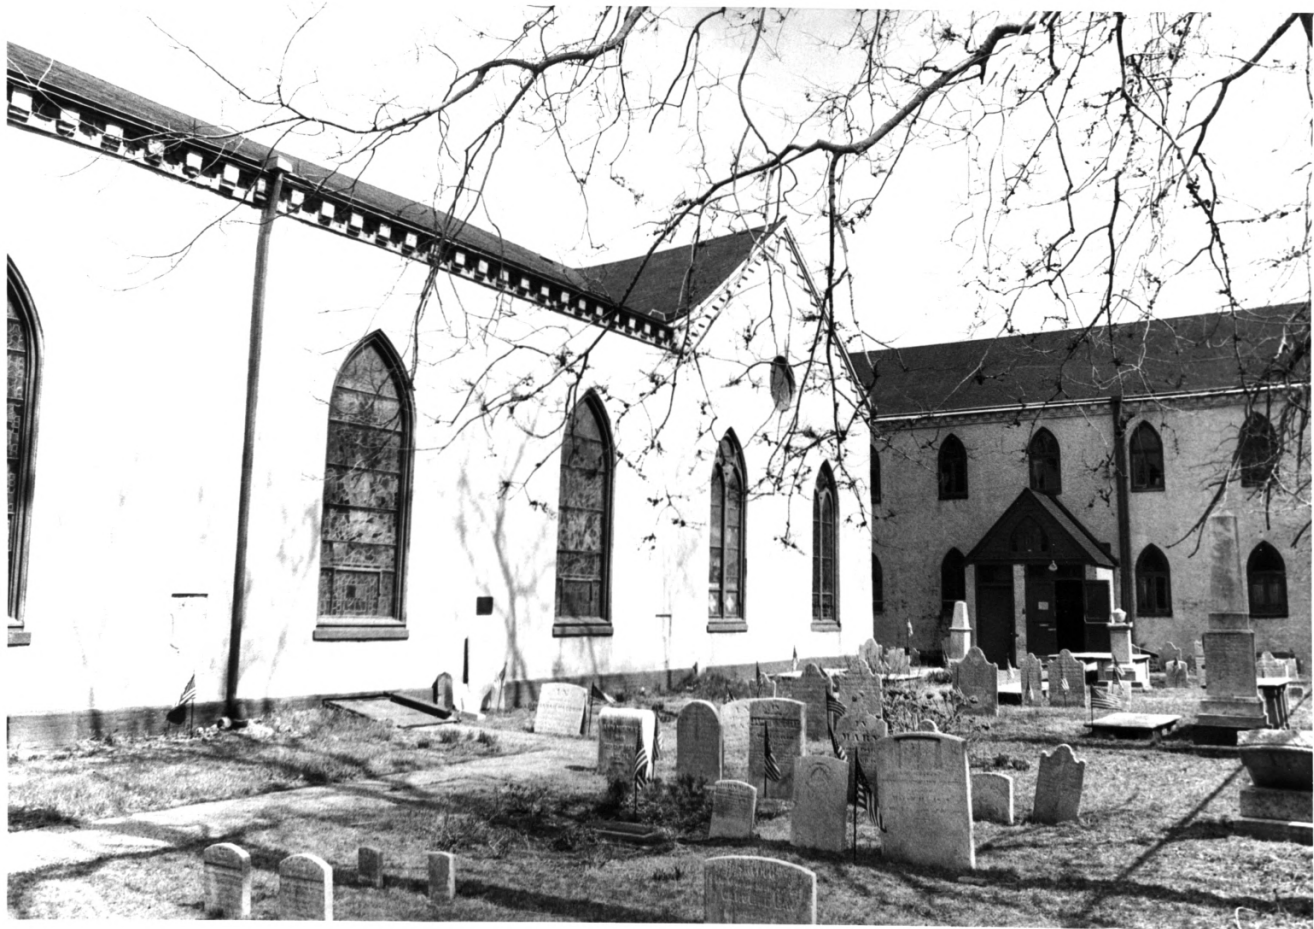

St. Michael's Episcopal Church
Trenton, Mercer County, NJ
Vaulted ceiling
Photo by Terry Karschner
Office of Cultural and
Environmental Services
4/1981

2

St. Michael's Episcopal Church
Trenton, Mercer County, NJ
Side view of church. Parish
House in background.
Camera facing NE
Photo by Terry Karschner
Office of Cultural and
Environmental Services
4/1981