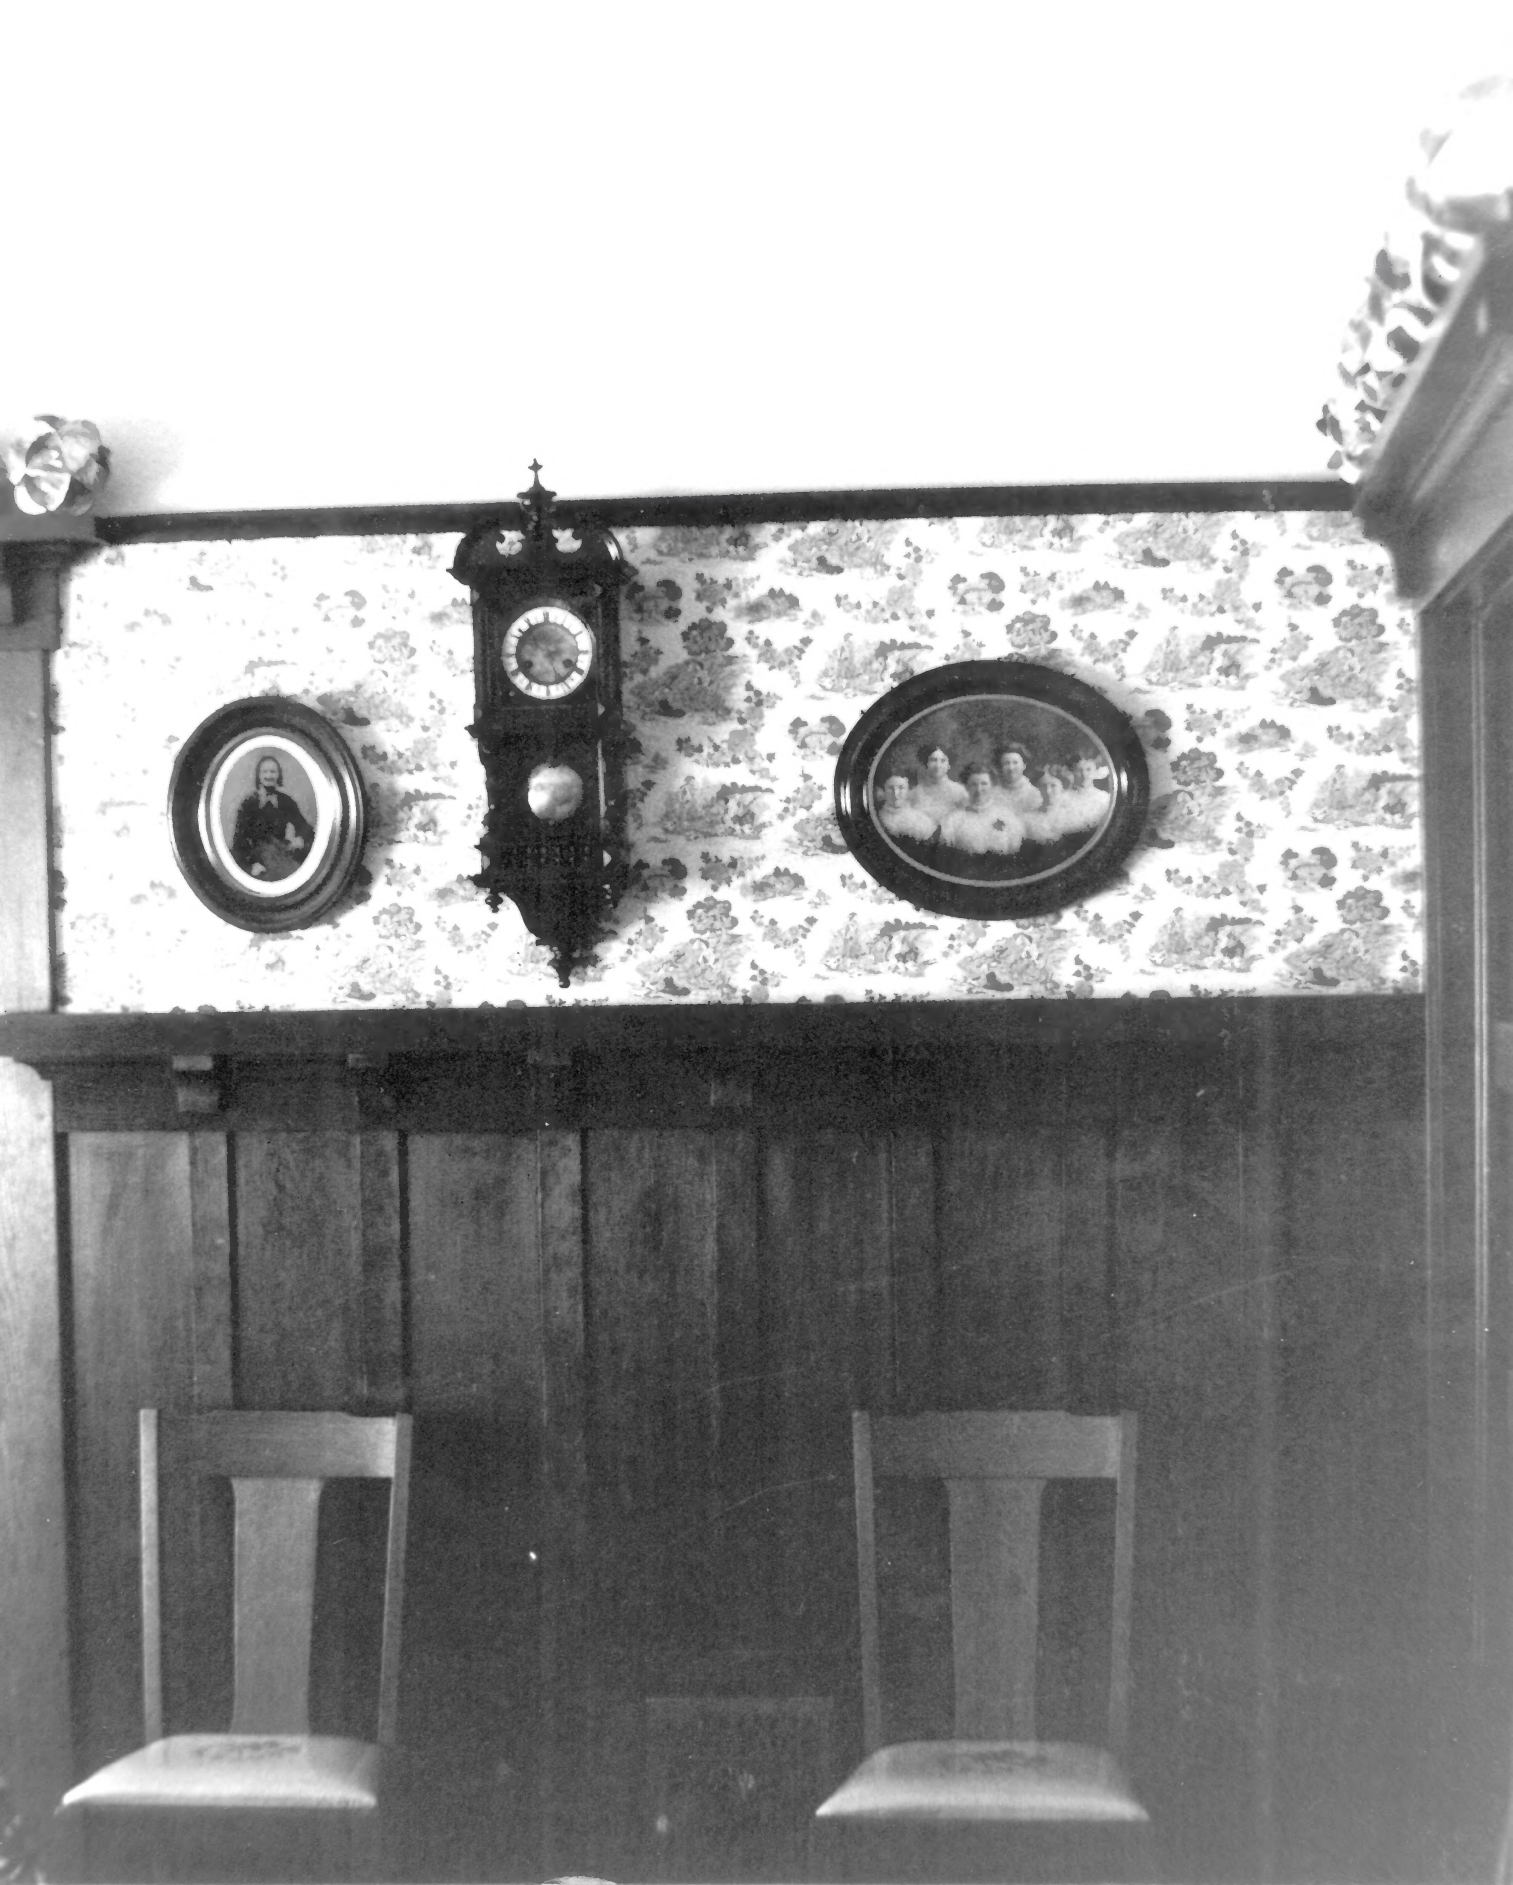

PHOTO 6 OF 9

ROBERT SCOTT HOUSE
MESA, ARIZONA

INTERIOR VIEW: ENTRY HALL, STAIRWAY
DETAIL, LOOKING WEST

PHOTOGRAPHER: J. MEL ALLEN

JANUARY 1980

PHOTO 7 OF 9

ROBERT SCOTT HOUSE
MESA, ARIZONA

INTERIOR VIEW: DINING ROOM CABINETS,
LOOKING NORTH

PHOTOGRAPHER: J. MEL ALLEN

JANUARY 1980

PHOTO 8 OF 9

ROBERT SCOTT HOUSE
MESA, ARIZONA

INTERIOR VIEW: DINING ROOM PANELING,
TYPICAL THROUGHOUT FIRST STORY,
LOOKING SOUTH

PHOTOGRAPHER: J. MEL ALLEN

JANUARY 1980