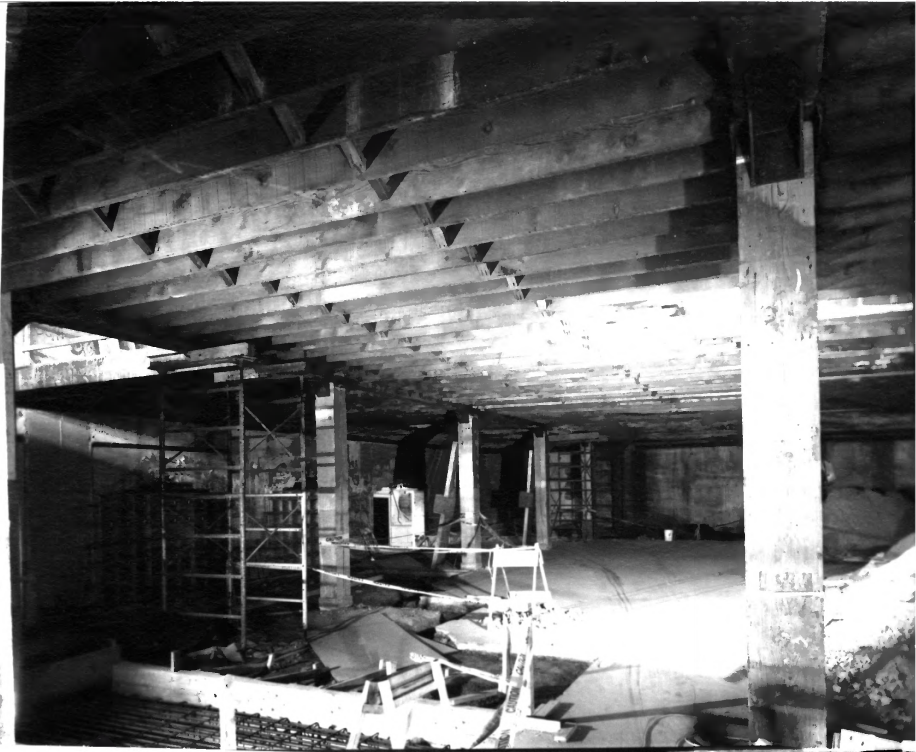

VIEWING NORTH, NORTHEAST

4 of 9

MANLEY-THOMPSON FORD BLDG
CRESCENT HALL

1302 - 06 FAWCETT AVENUE
TACOMA, PIERCE COUNTY, WA

RON KARABOIAKH, Photographer
27 JUNE 2007
VIEW OF NORTH ELEVATION
(SOUTH 13th)

VIEWING SOUTH