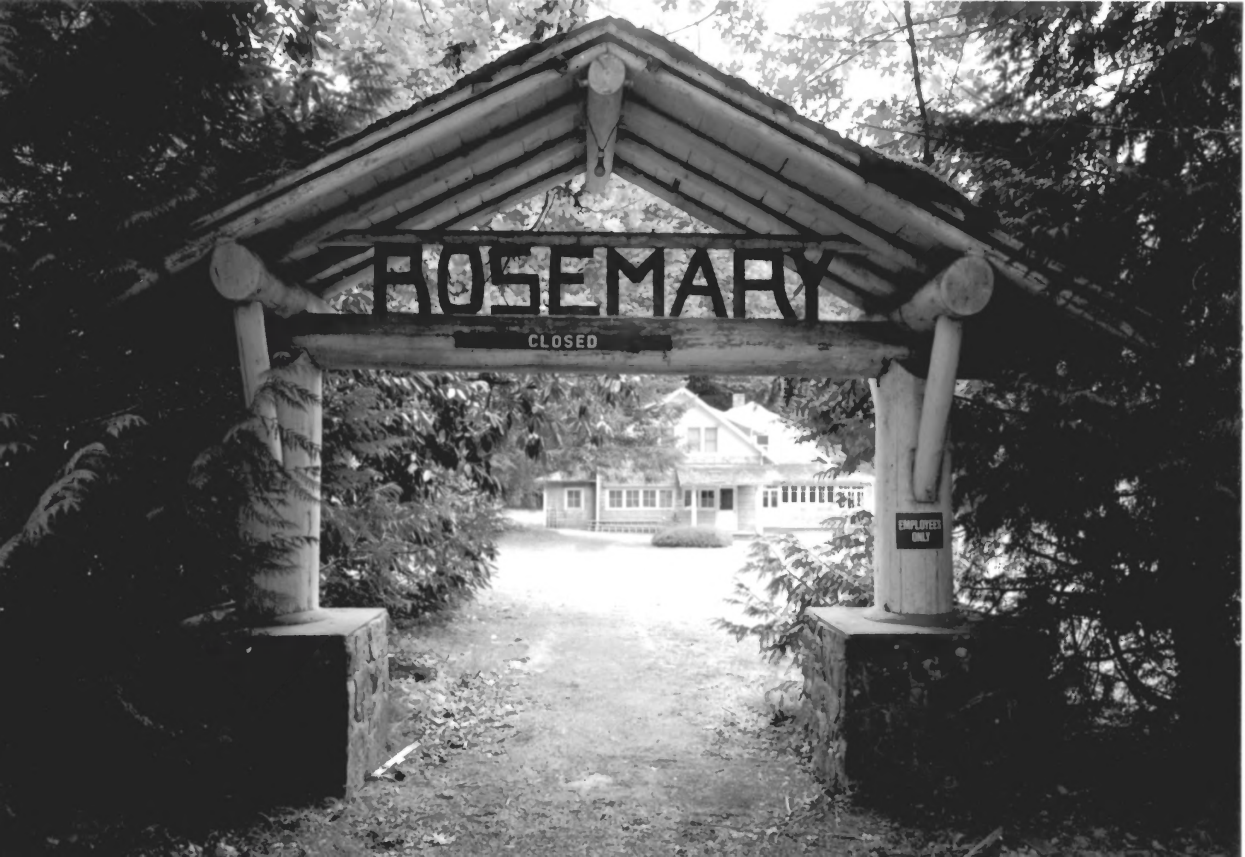

12 of 16

'99 128

ROSEMARY INN HISTORIC DISTRICT
DARDANELLA CABIN
CLALLAM COUNTY, WA

13 of 16

ROSEMARY INN HISTORIC DISTRICT
FIREPLACE SHELTER
CLALLAM COUNTY, WA

14 of 16

'99 128

ROSEMARY INN HISTORIC DISTRICT
BOAT HOUSE
CLALLAM COUNTY, WA
15 of 16