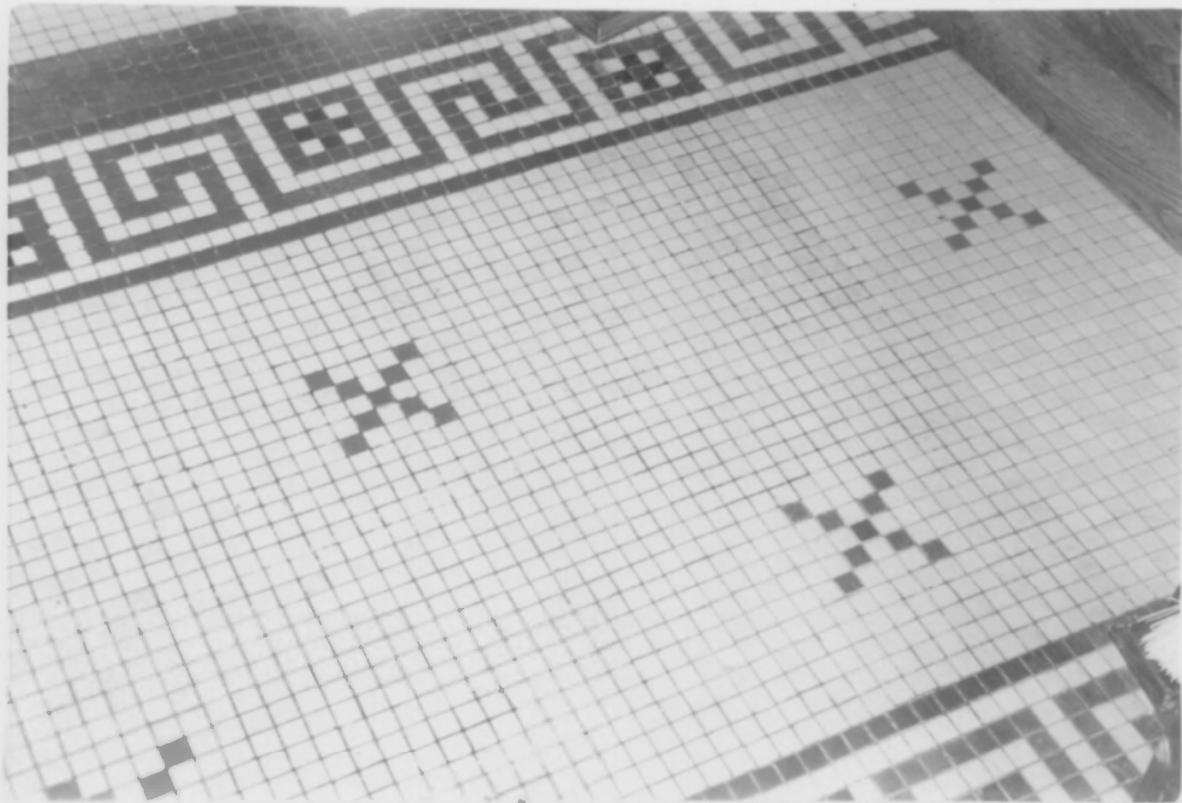

BROOKHART, SMITH W & JESSIE (HEARDE) RESIDENCE
WASHINGTON COUNTY, IA PHOTO #10

BROOKHART, SMITH W. & JENNIE (HEARNS) RESIDENCE
WASHINGTON COUNTY, IA PHOTO # 11