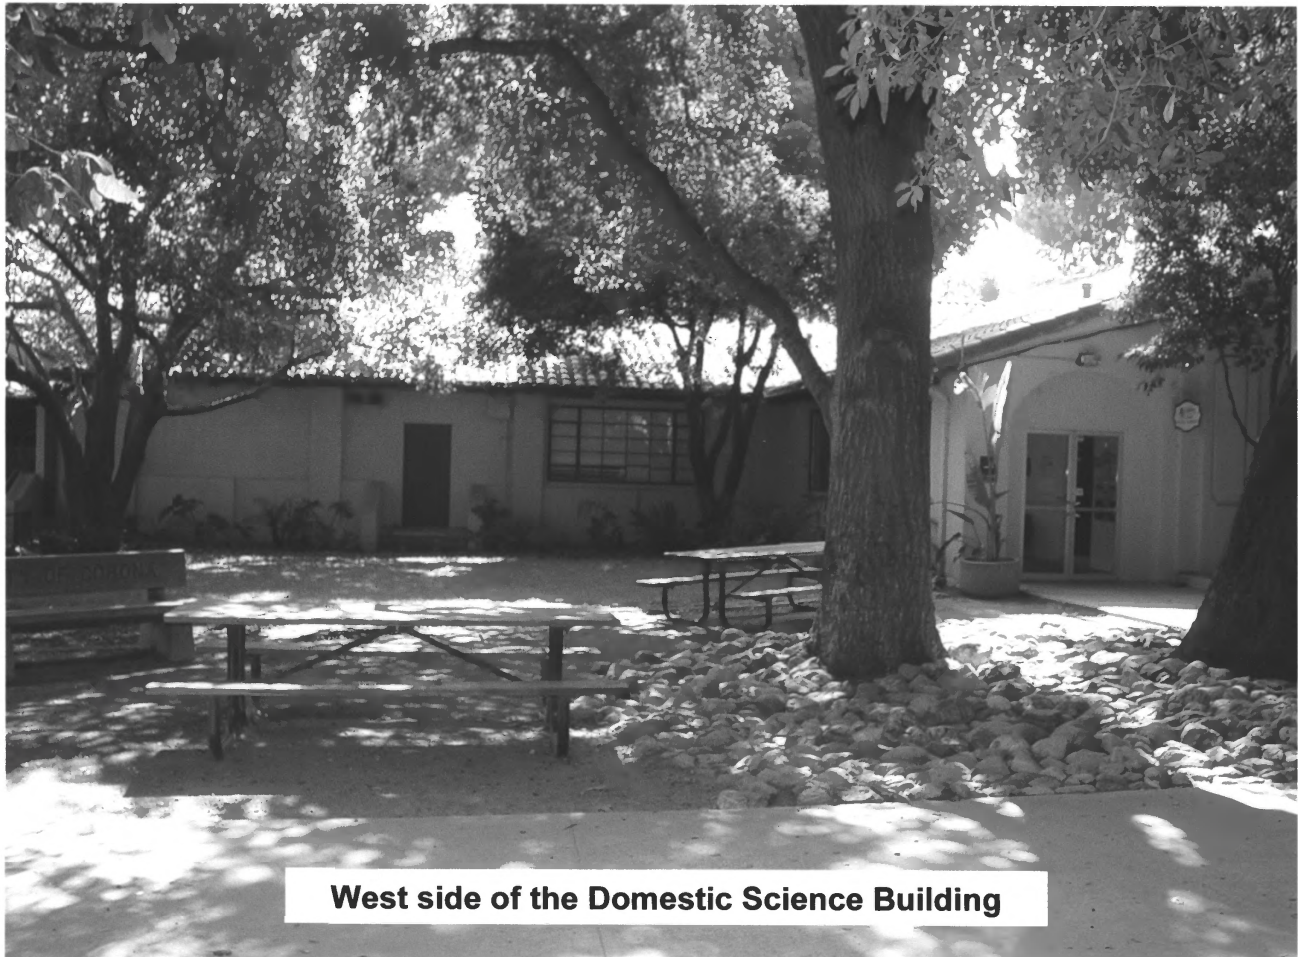

Covered walkway between East Wing and Domestic Science Building

East side of Domestic Science Building

West side of the Domestic Science Building