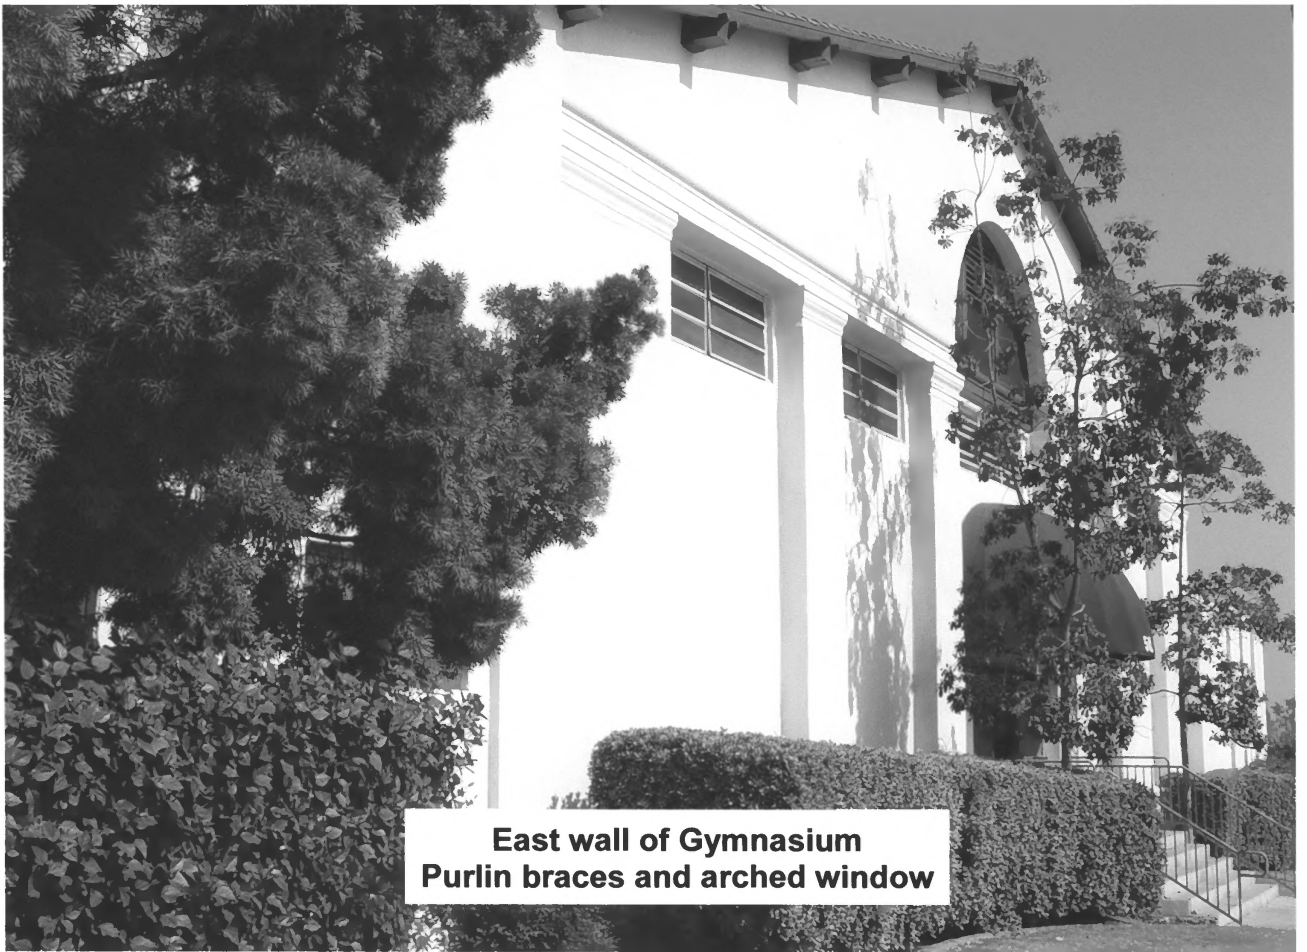

**Spindled vent**

A black and white photograph of a building's exterior. The focus is on a large, arched window with a sunburst or fan-like pattern of dark frames. The window is set within a decorative archway. Above the window, there is a small, rectangular window with a decorative surround. The wall is light-colored and shows some signs of wear. A small square object, possibly a light switch or outlet, is visible on the wall to the left of the window.

**Sunburst window above front entry doors**

**East and North sides of Auditorium**

**North and West sides of Auditorium**

**East wall of Gymnasium  
Purlin braces and arched window**

**Gymnasium — West and south walls  
(obscured by new utilities equipment building)**

**South wall of Main Building and  
East wall of Auditorium**

**Gymnasium — Sculpted rafter tails and decorative pilast / cornice**

**Cove balcony  
First story of East wing**

**Sculpted rafter tails along south roof**