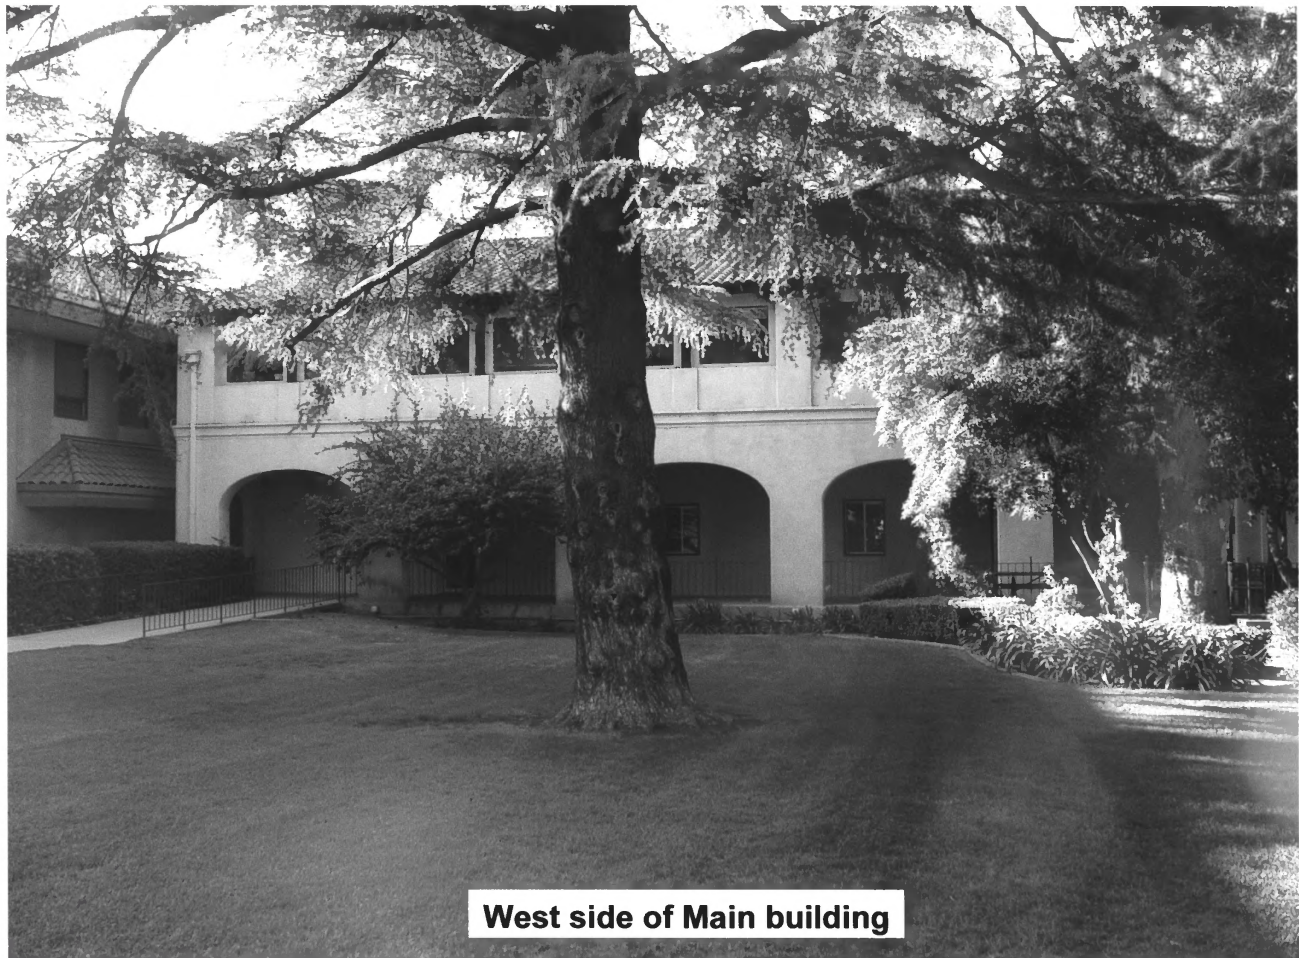

**East Wing South elevation**

**Front Façade**

**West side of Auditorium**

**Arched windows of East wing**

**West side of Main building**

**East side of East Wing**

**Southeast Corner of East Wing**

**West gable / wall of Domestic Science Building**

**Three escutcheons on east wall of Main Building**

A black and white photograph of a building's exterior. At the top, there is a small, oval-shaped vent with vertical slats. Below it, three windows with dark frames and horizontal blinds are visible. Each window is set within a decorative, carved stone or plaster surround. The wall is light-colored and shows some signs of wear. A tree trunk is visible on the right side of the frame.