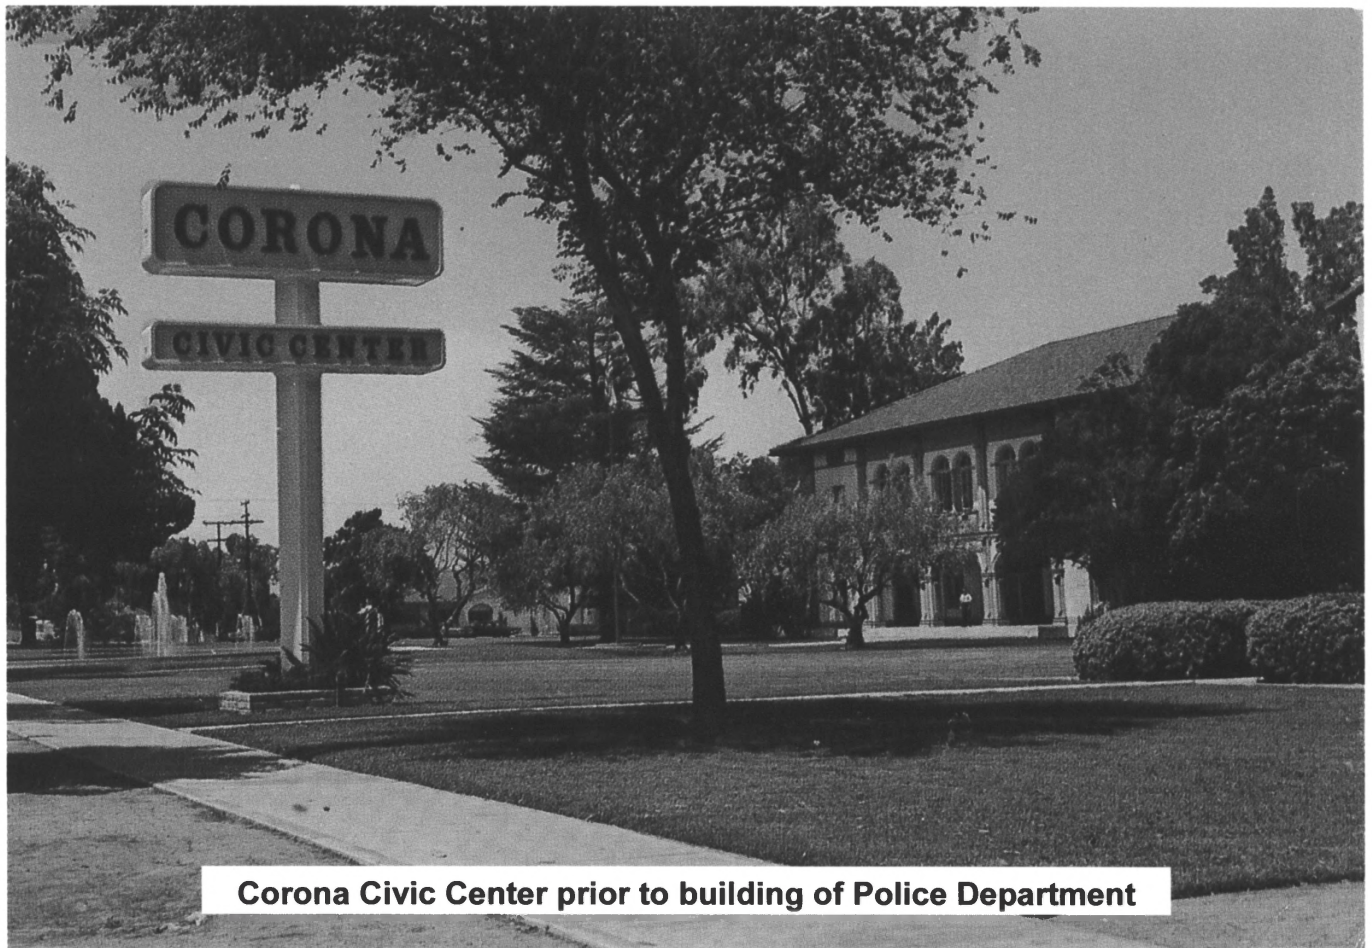

*The High School
Corona, Calif.*

Second Corona High School East Wing

Second Corona High School 1940's

Corona Civic Center prior to building of Police Department