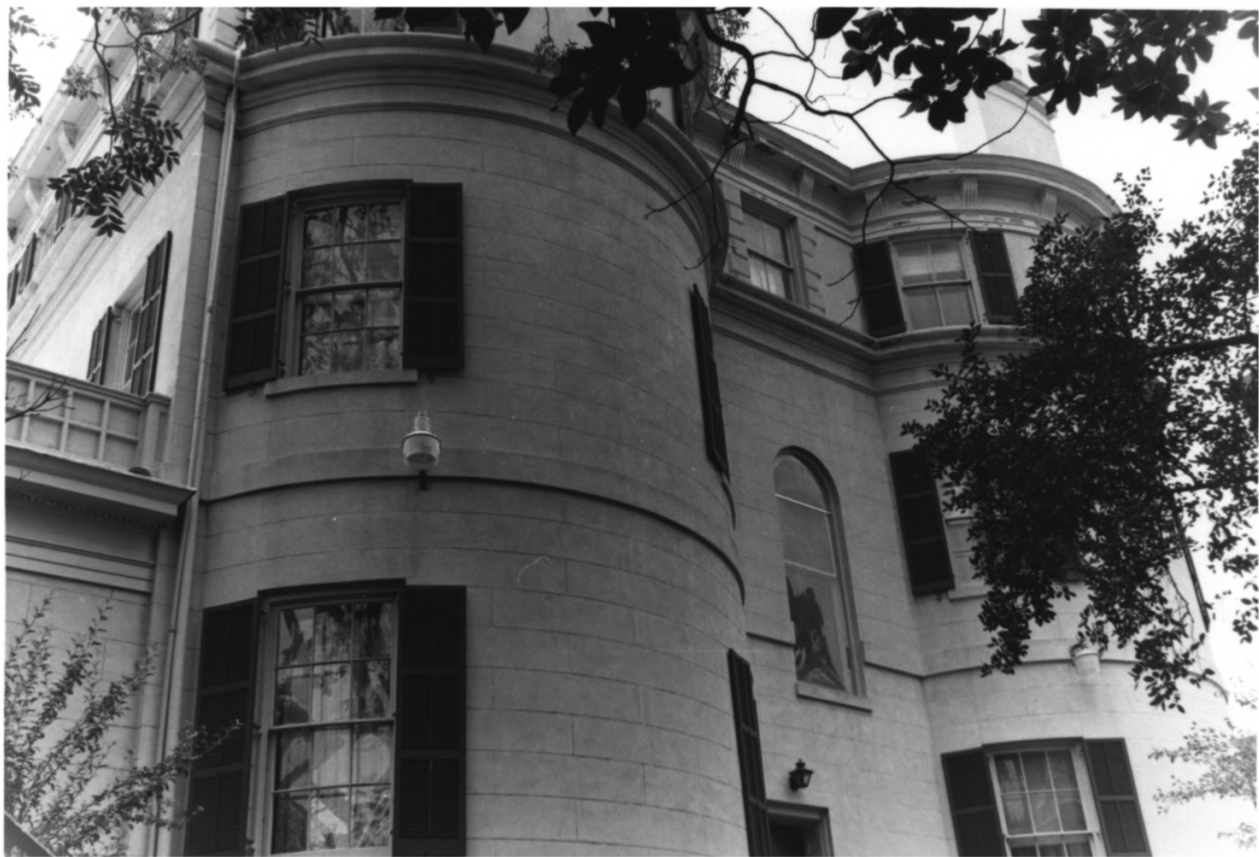

EAST PORCH

PHOTO BY STUART JOHNSON, NPS, SERO--JUNE 1986

DESOTO HILTON

JULIETTE GORDON LOW BIRTHPLACE NHL  
SAVANNAH, GA.

FIRST GIRL SCOUT HEADQUARTERS

SOUTH ELEVATION, PARTIAL EAST (REAR) ELEVATION

PHOTO BY STUART JOHNSON, NPS, SERO--JUNE 1986