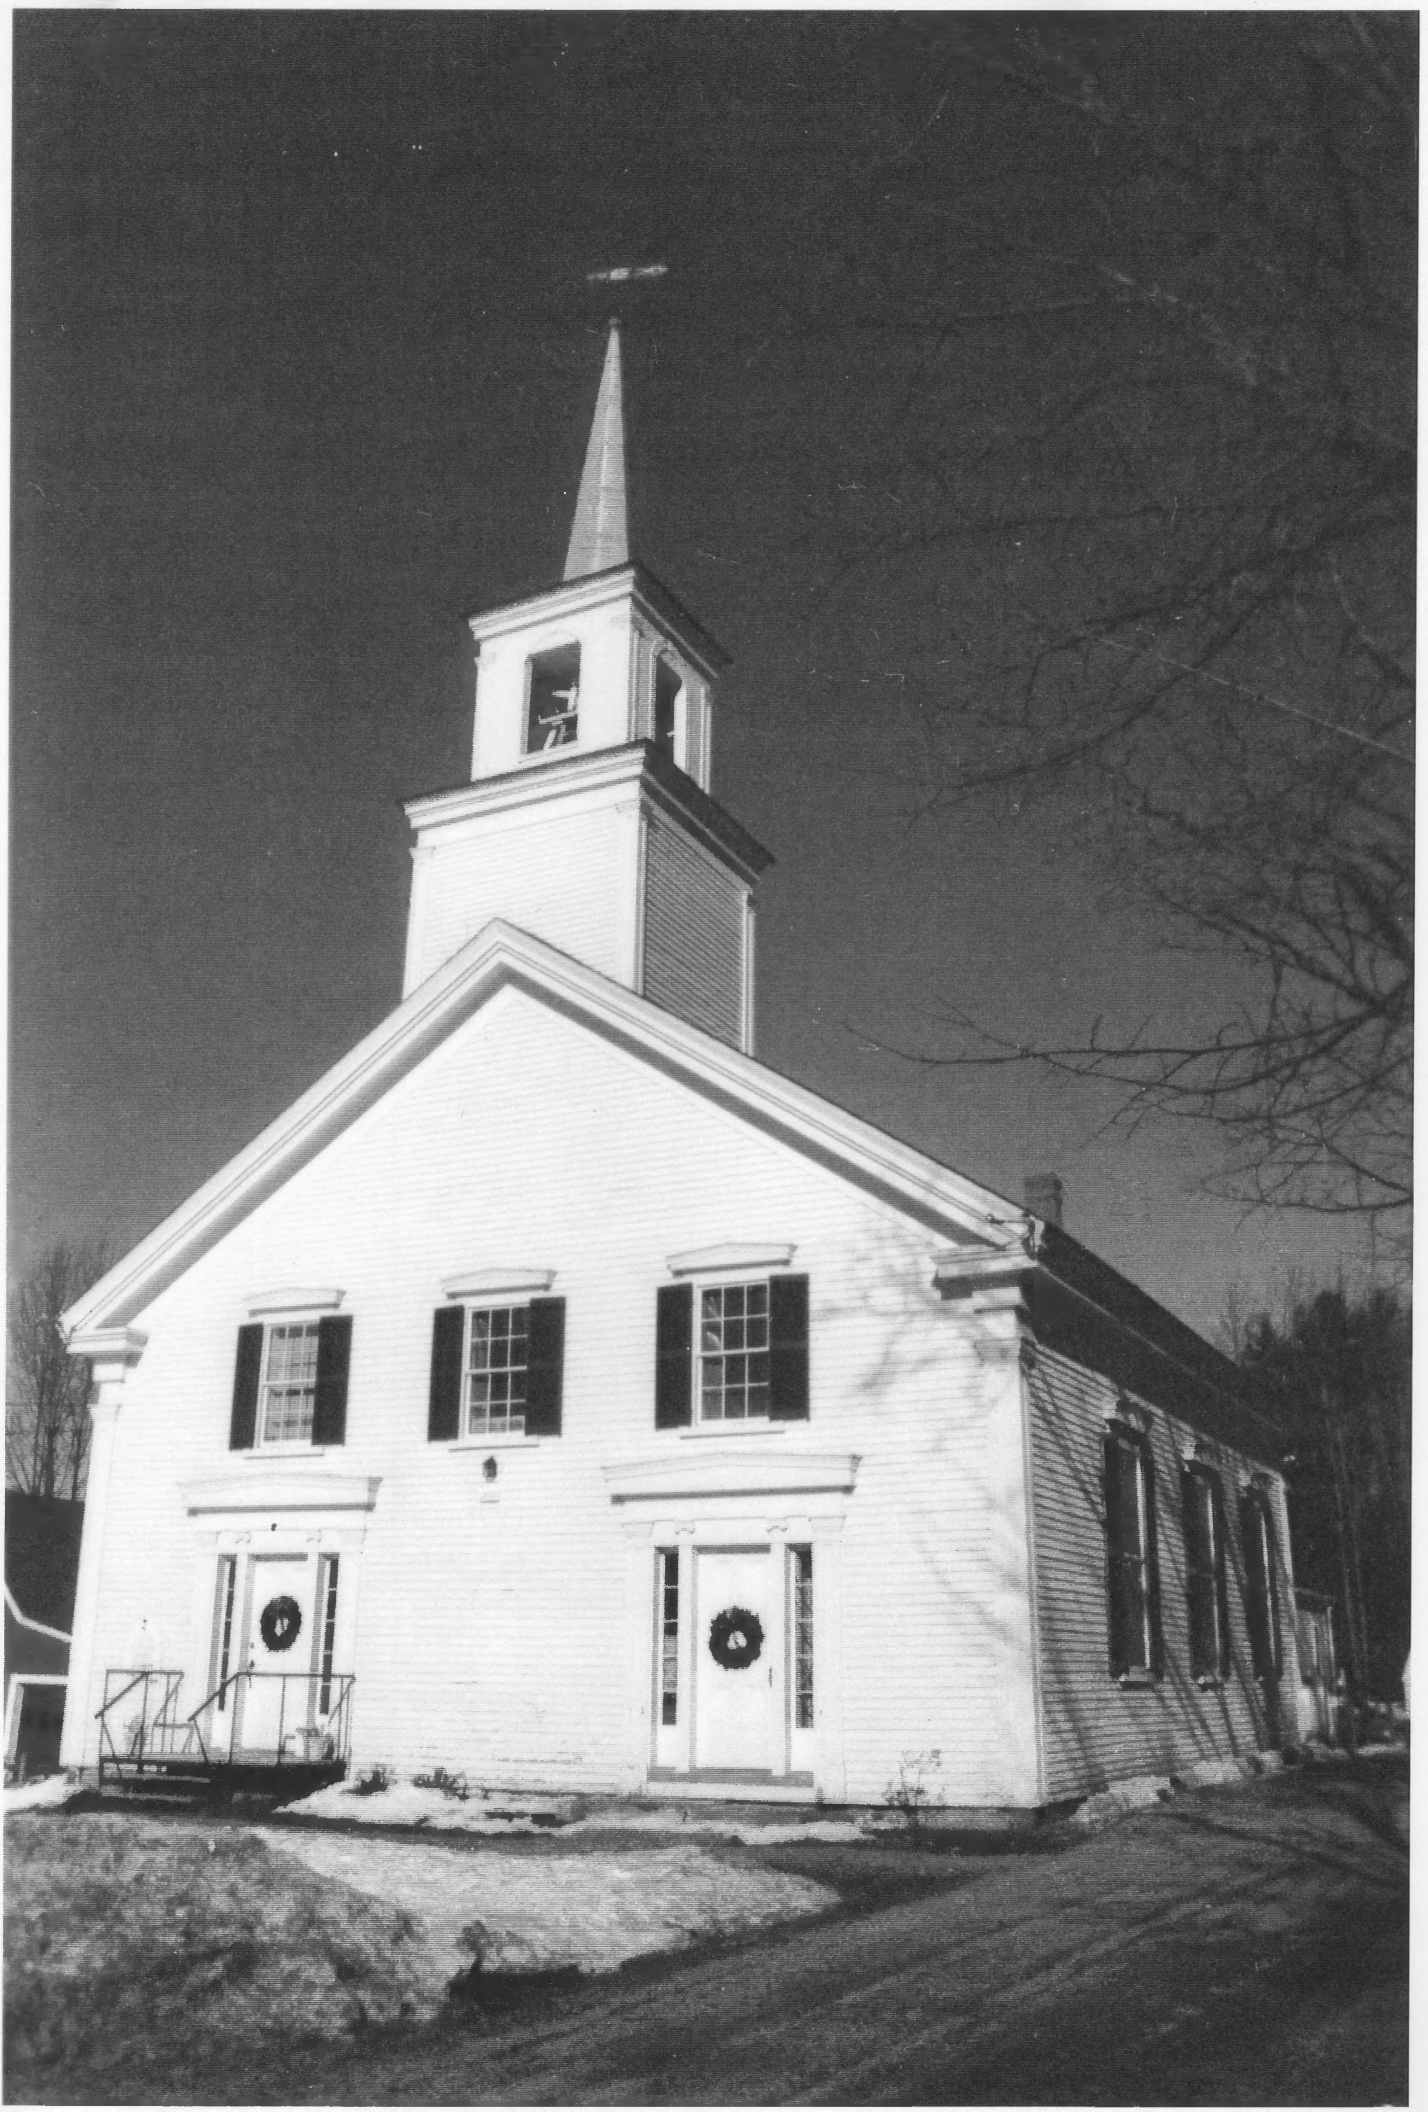

Tuostonboro United Methodist Church

129 Mountain Rd (Route 171)

Tuostonboro, NH 03864-5053

Carroll County, New Hampshire

Photographer - Debbie Dembiec - she has the negatives

Date - Nov. 1995

North view of Front ^(southwest) & Side (southeast) elevations
1