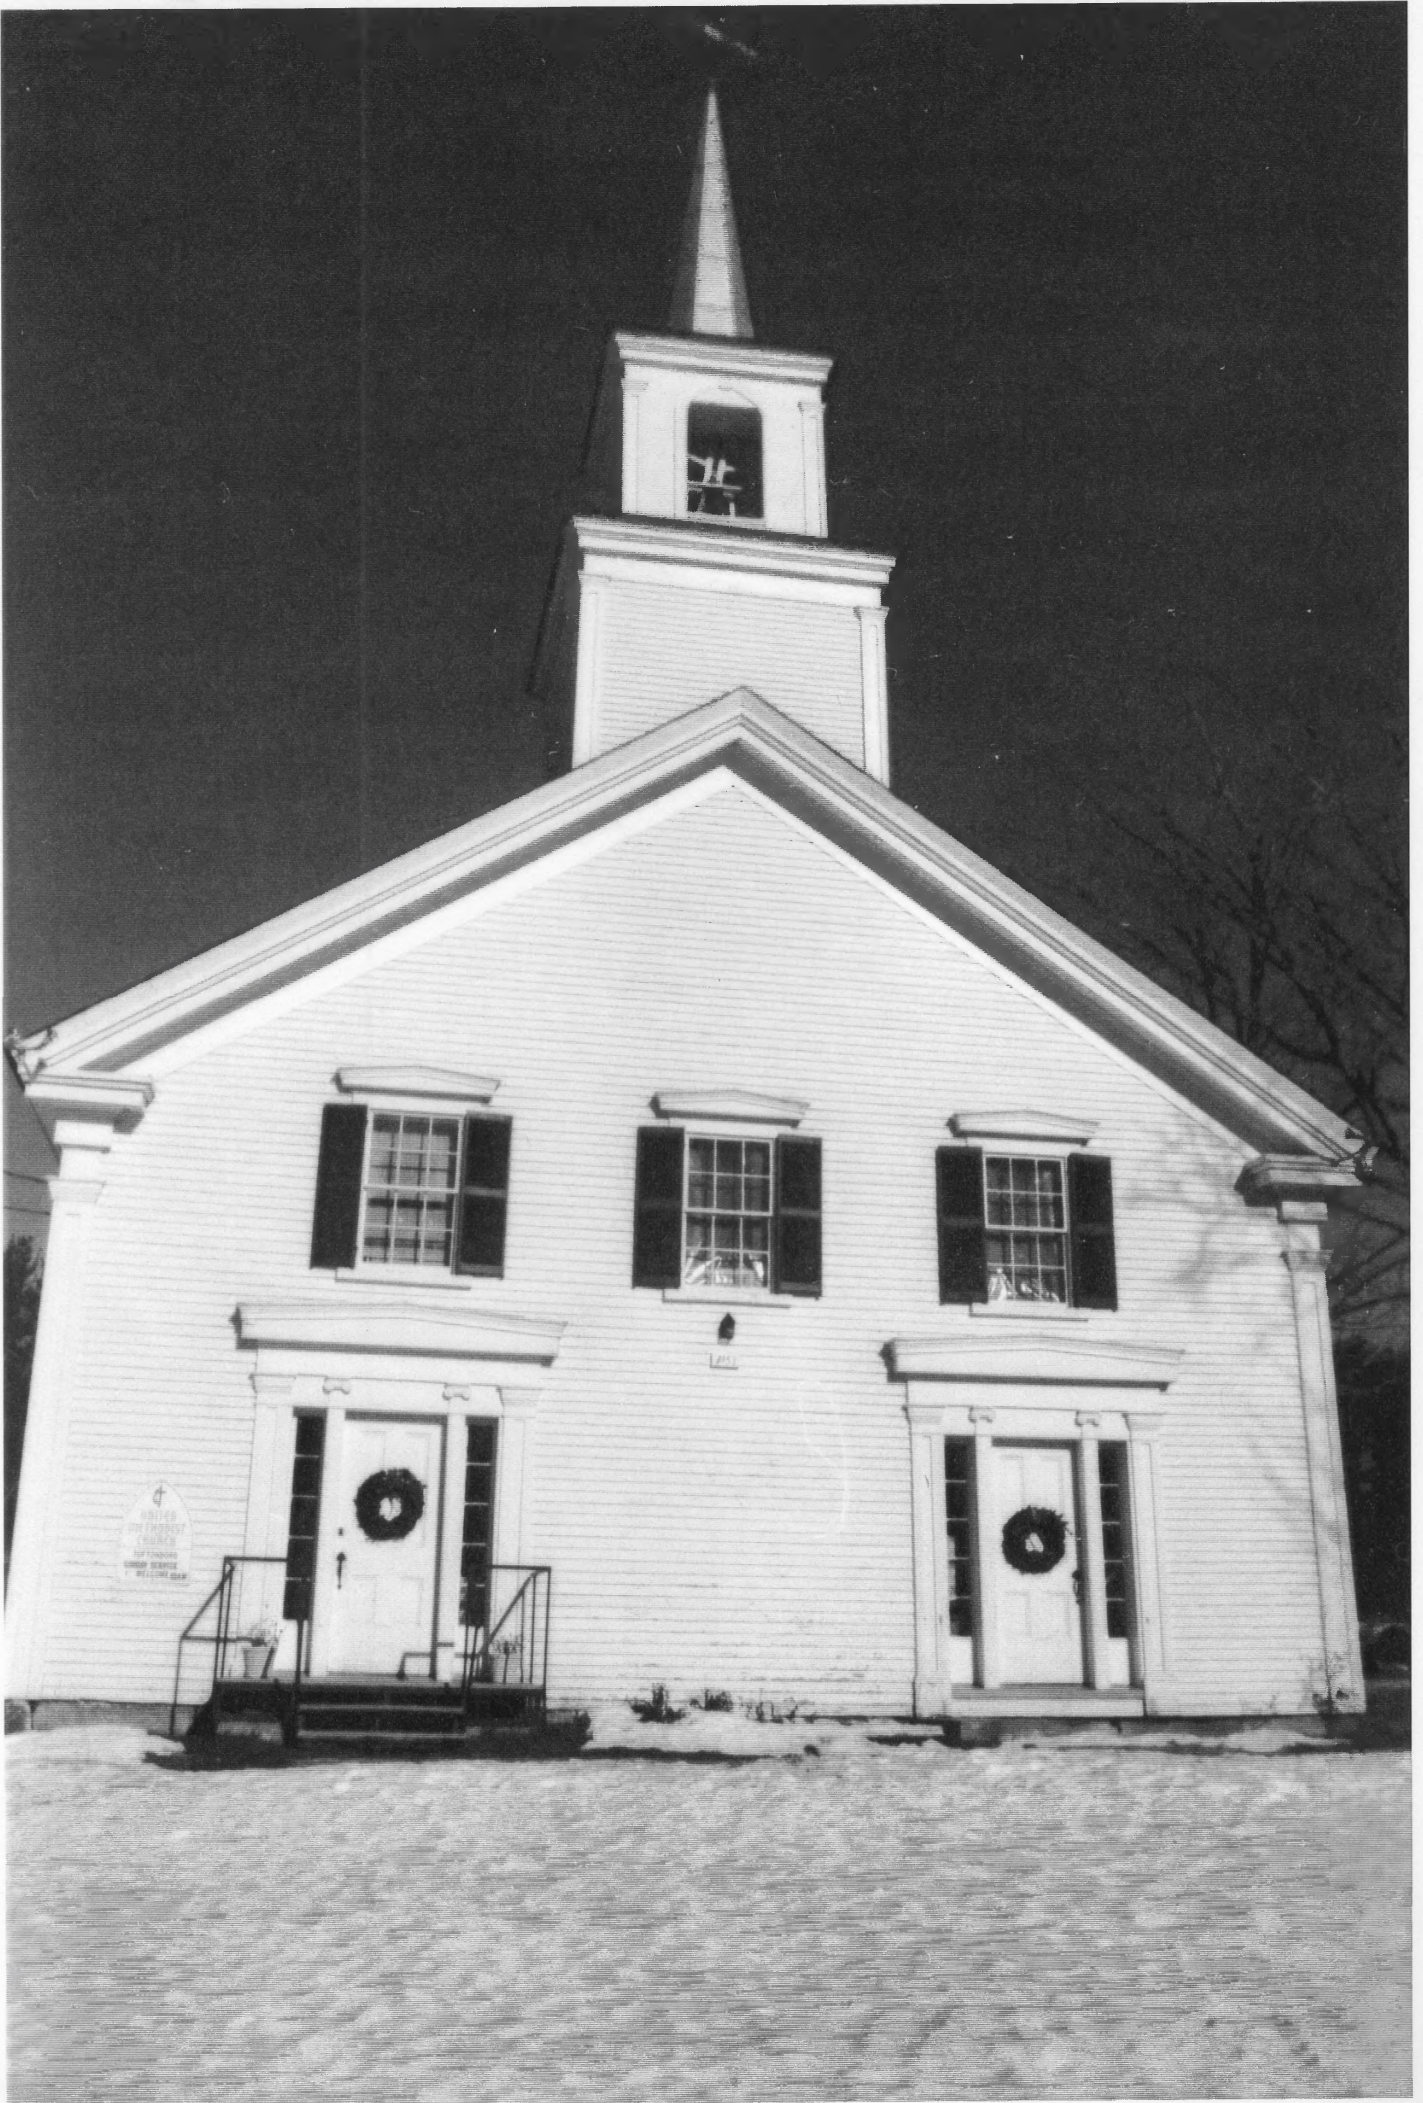

UNITED
METHODIST
CHURCH
OF
SANDS
WELLSVILLE, N.H.