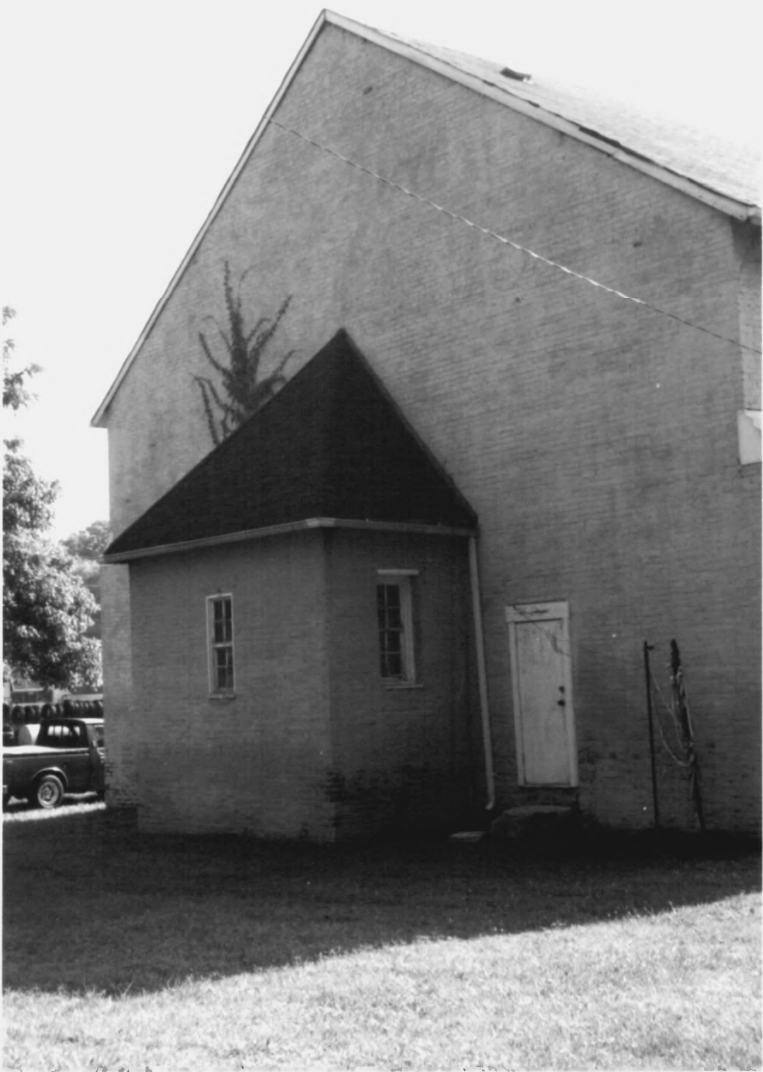

Allen Chapel A. M. E. Church
Futherford County TN

#7 of 17